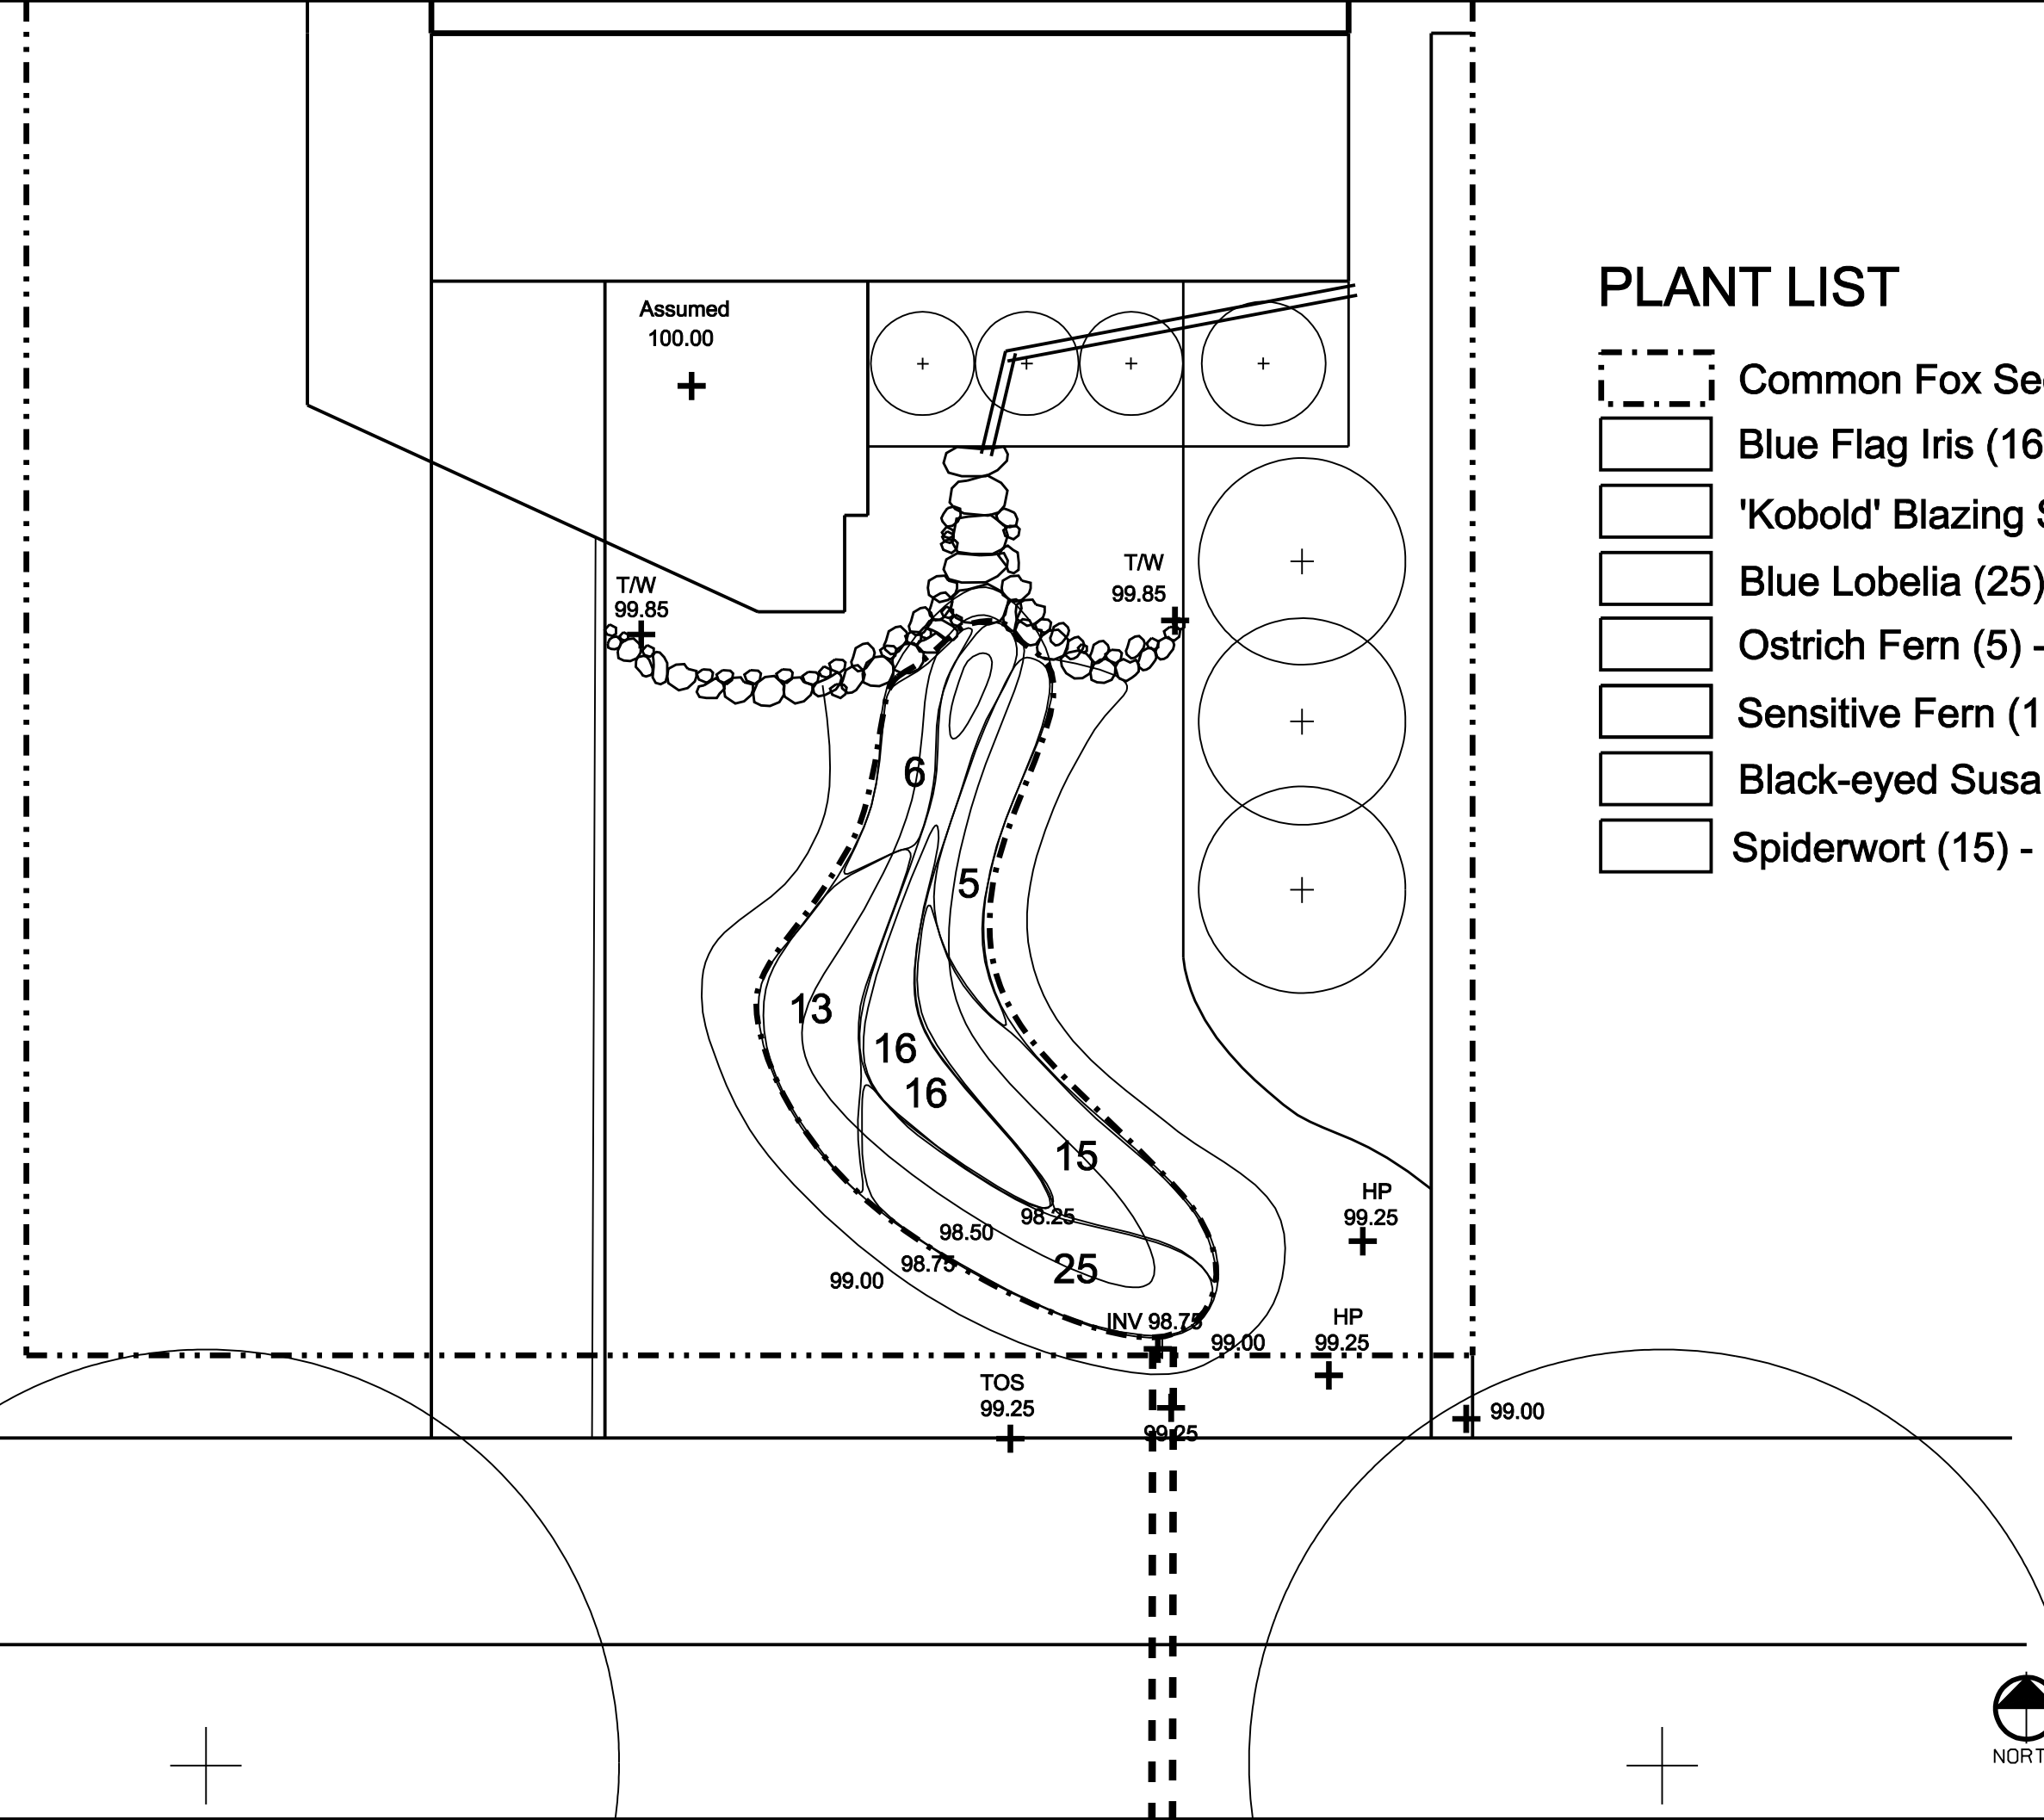

Project:  
**Allen Creek  
Rain Gardens**

Project Number:  
Date: 13 May 2006  
7 June 2004  
Issued For:  
Hamowner Review  
Preliminary Site Plan Submission

Scale: 1" = 4'  
Drawn by: sk, ap

Title:  
**Planting Plan**

Sheet:

**L-2**

CONTRACTOR is responsible to field verify location of all underground utilities prior to any work

Scale 1" = 4'-0"