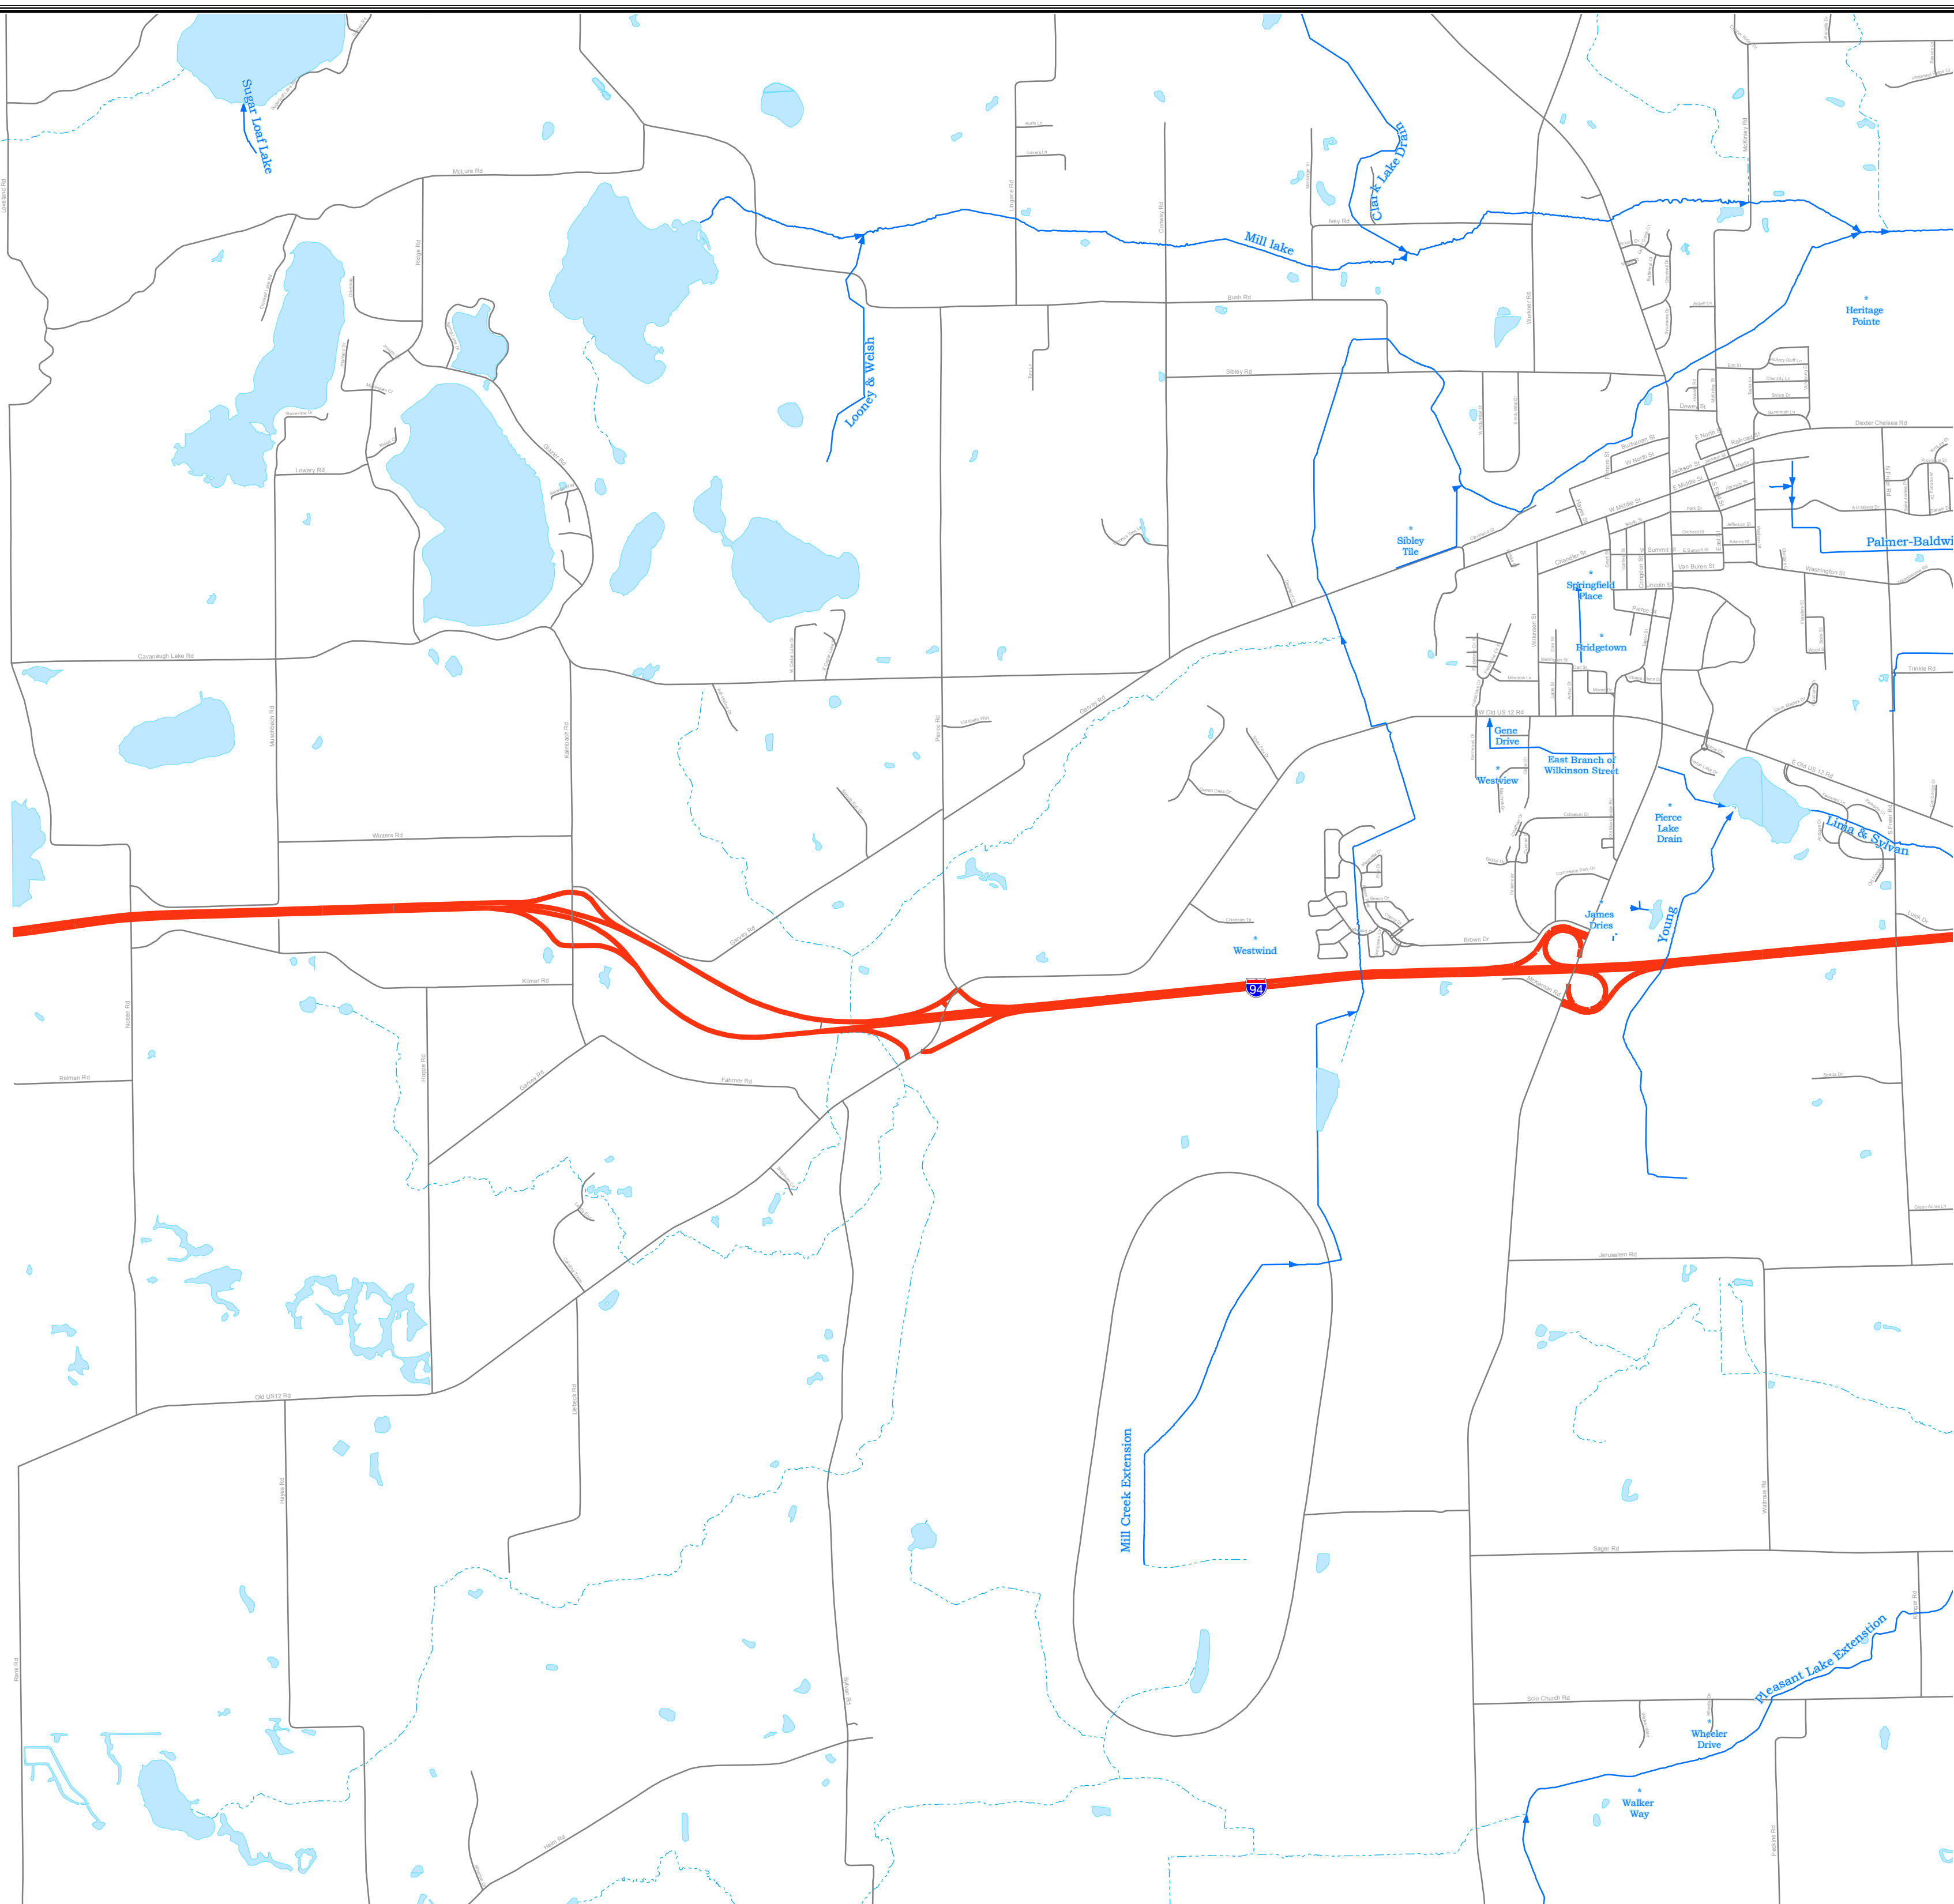

Sylvan Township County Drain Map

Janis Bobrin
Washtenaw County
Water Resources
Commissioner

Legend

- Lakes
- County Drain Systems
- Waters of the State

Map Published On : Jul 14, 2009