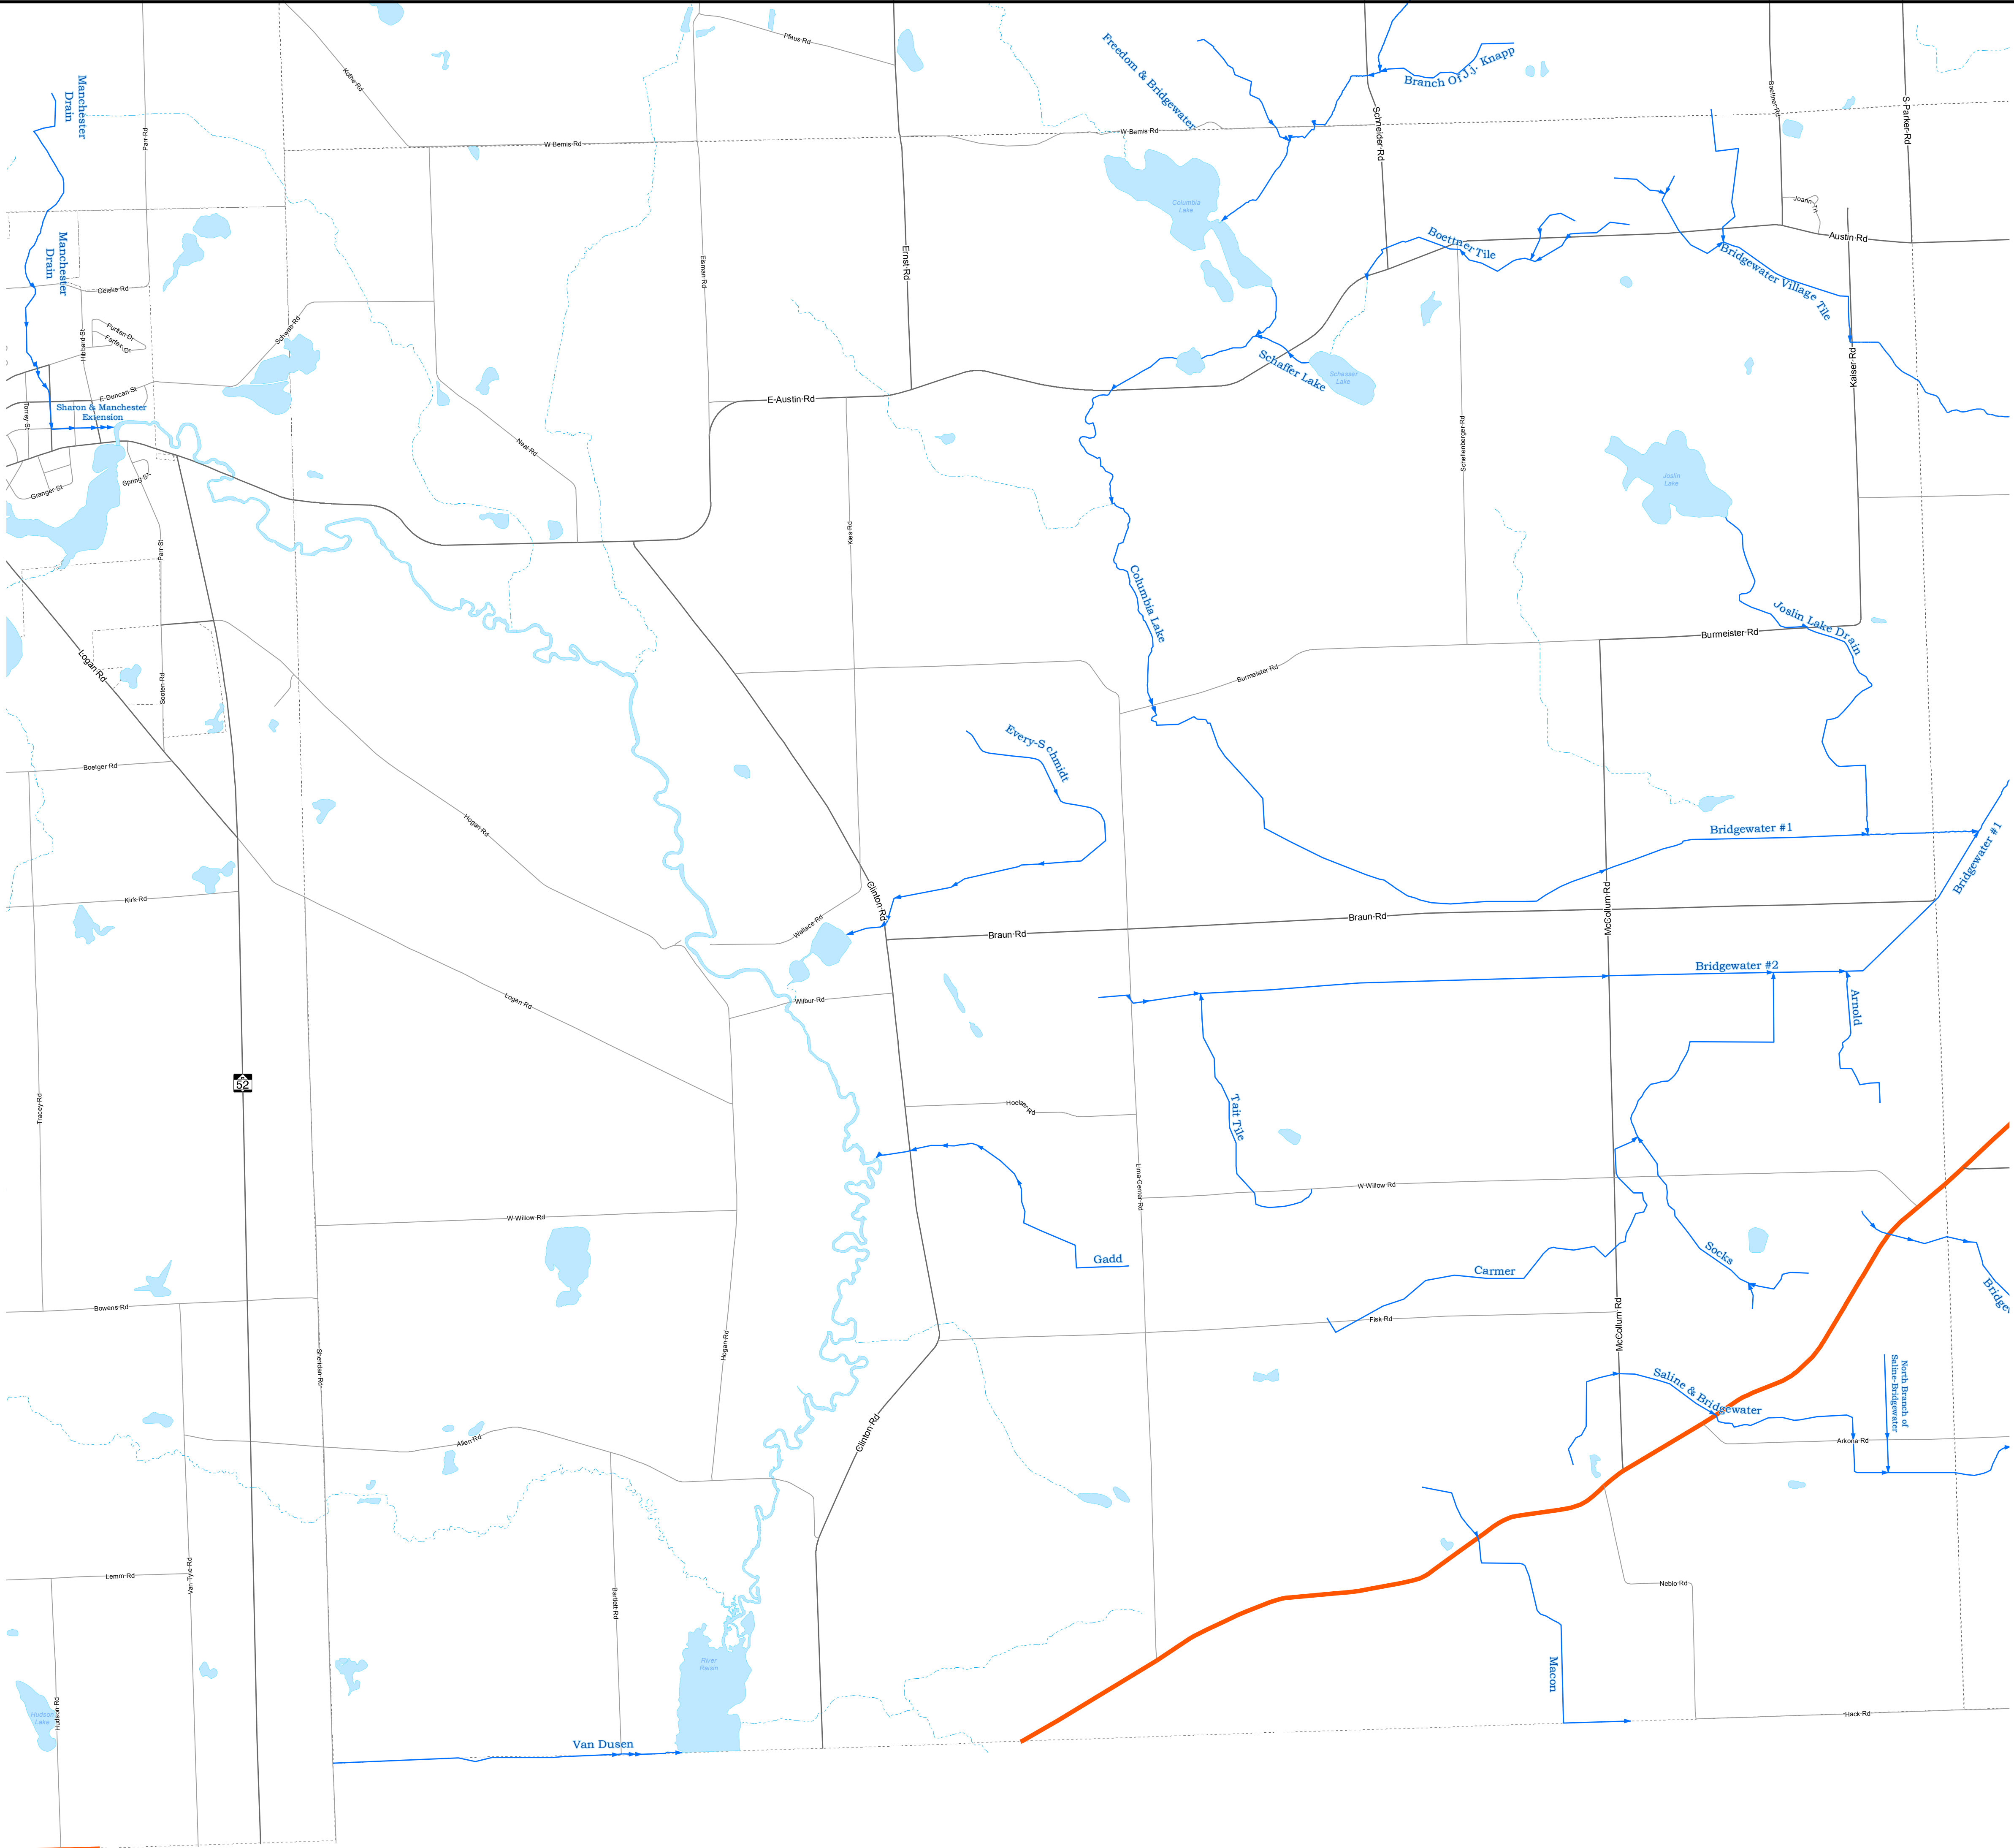

Bridgewater Township County Drain Map

Evan N. Pratt P.E.
Washtenaw County
Water Resources
Commissioner

705 N. Zeeb Rd.
 Ann Arbor, MI 48107
 Ph: 734-222-6860
 Fax: 734-222-6803
<http://drain.ewashtenaw.org>

Legend

- Lakes
- County Drain Systems
- Waters of the State