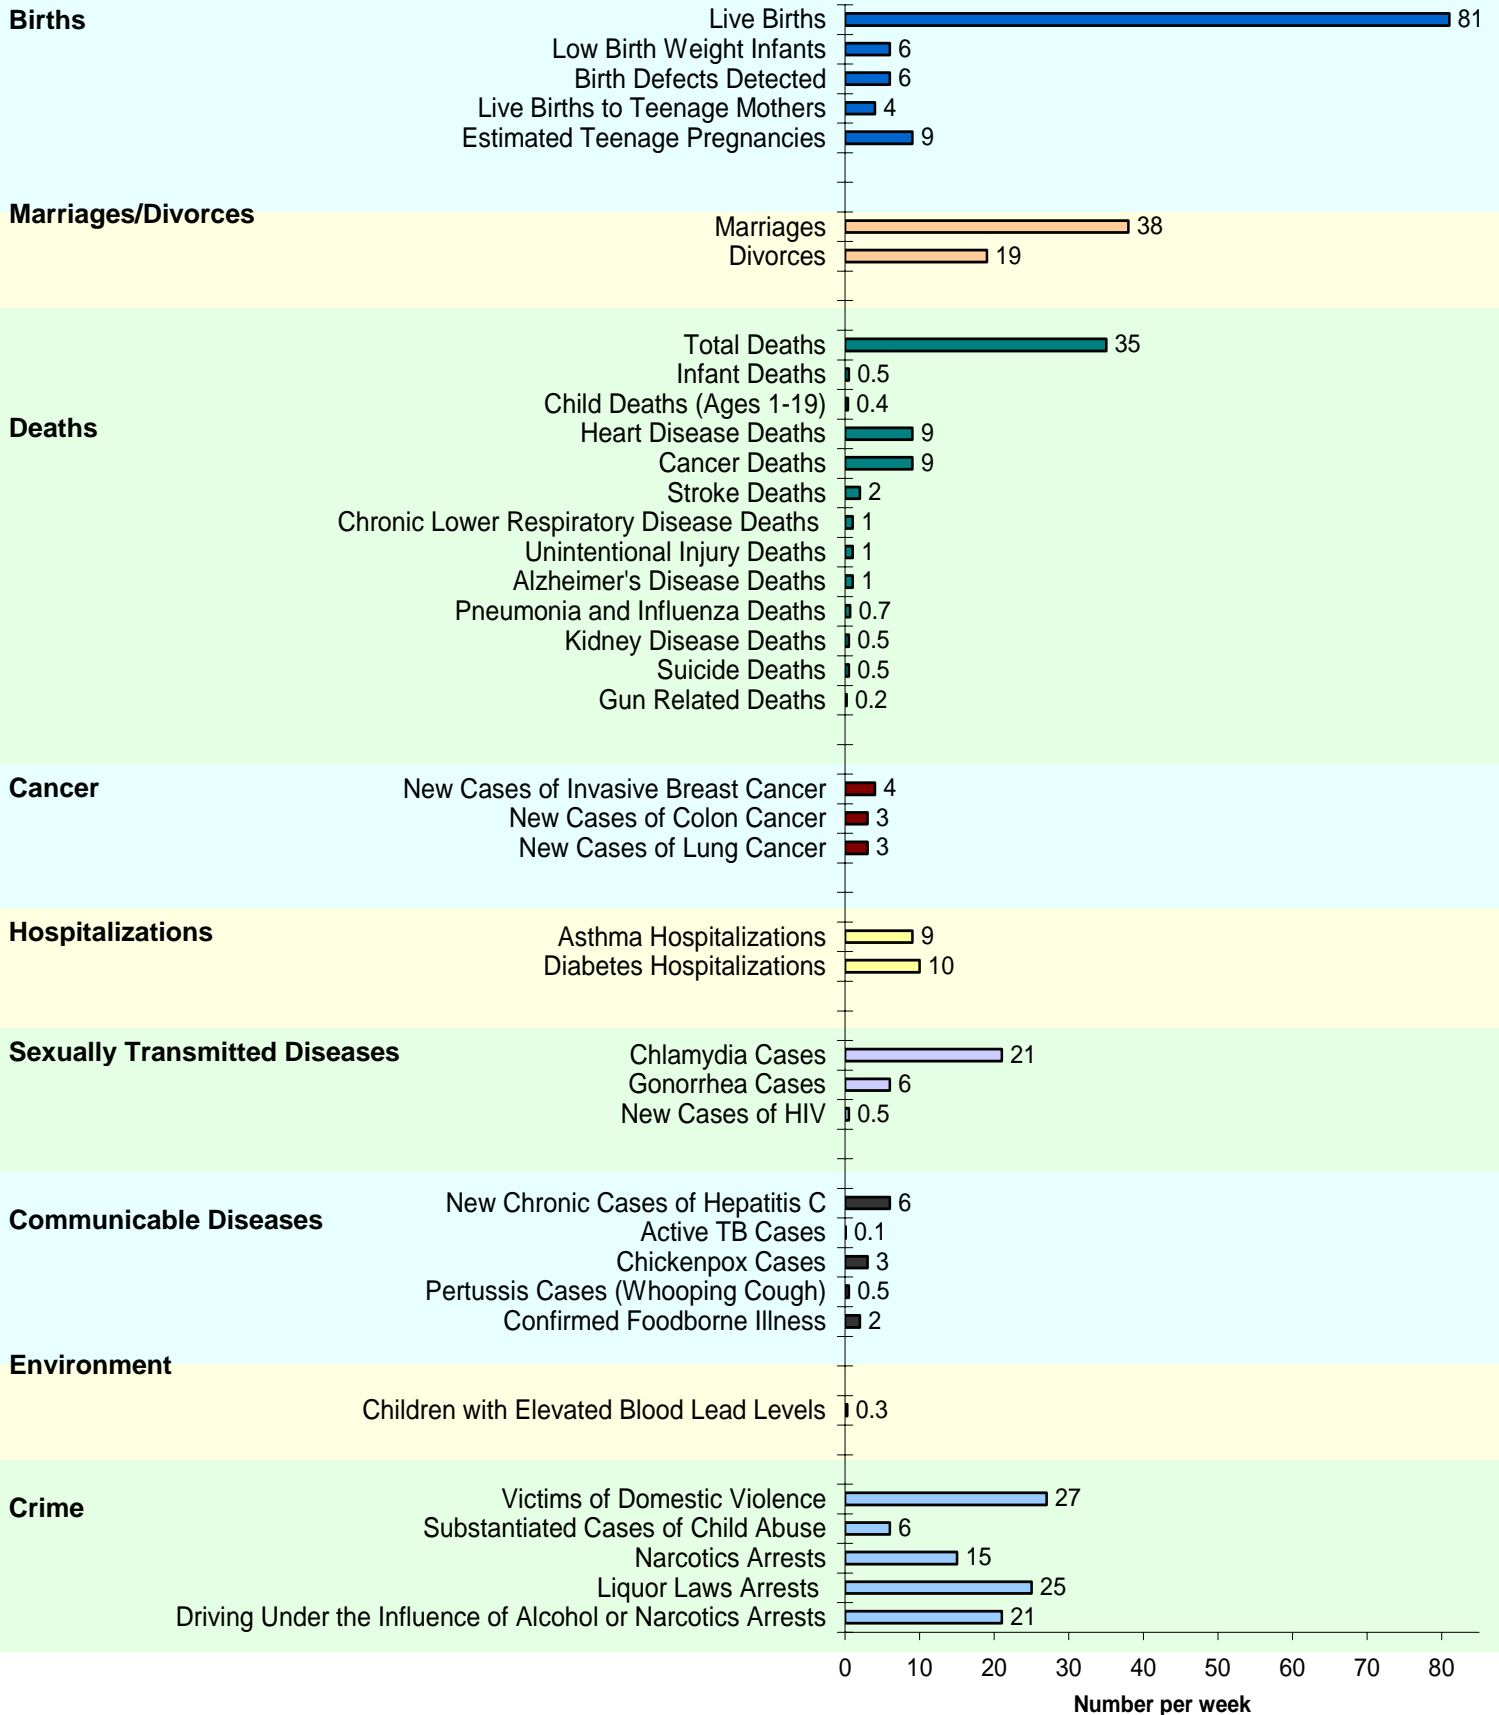

## During an average week in Washtenaw County, there are:

This graph represents data from the most recent available year. The data represents cases in Washtenaw County residents. The 2005 estimated population in Washtenaw County, MI is 341,847. For more information about health statistics in Washtenaw County, please visit: <http://publichealth.ewashtenaw.org>

Created August 8, 2007