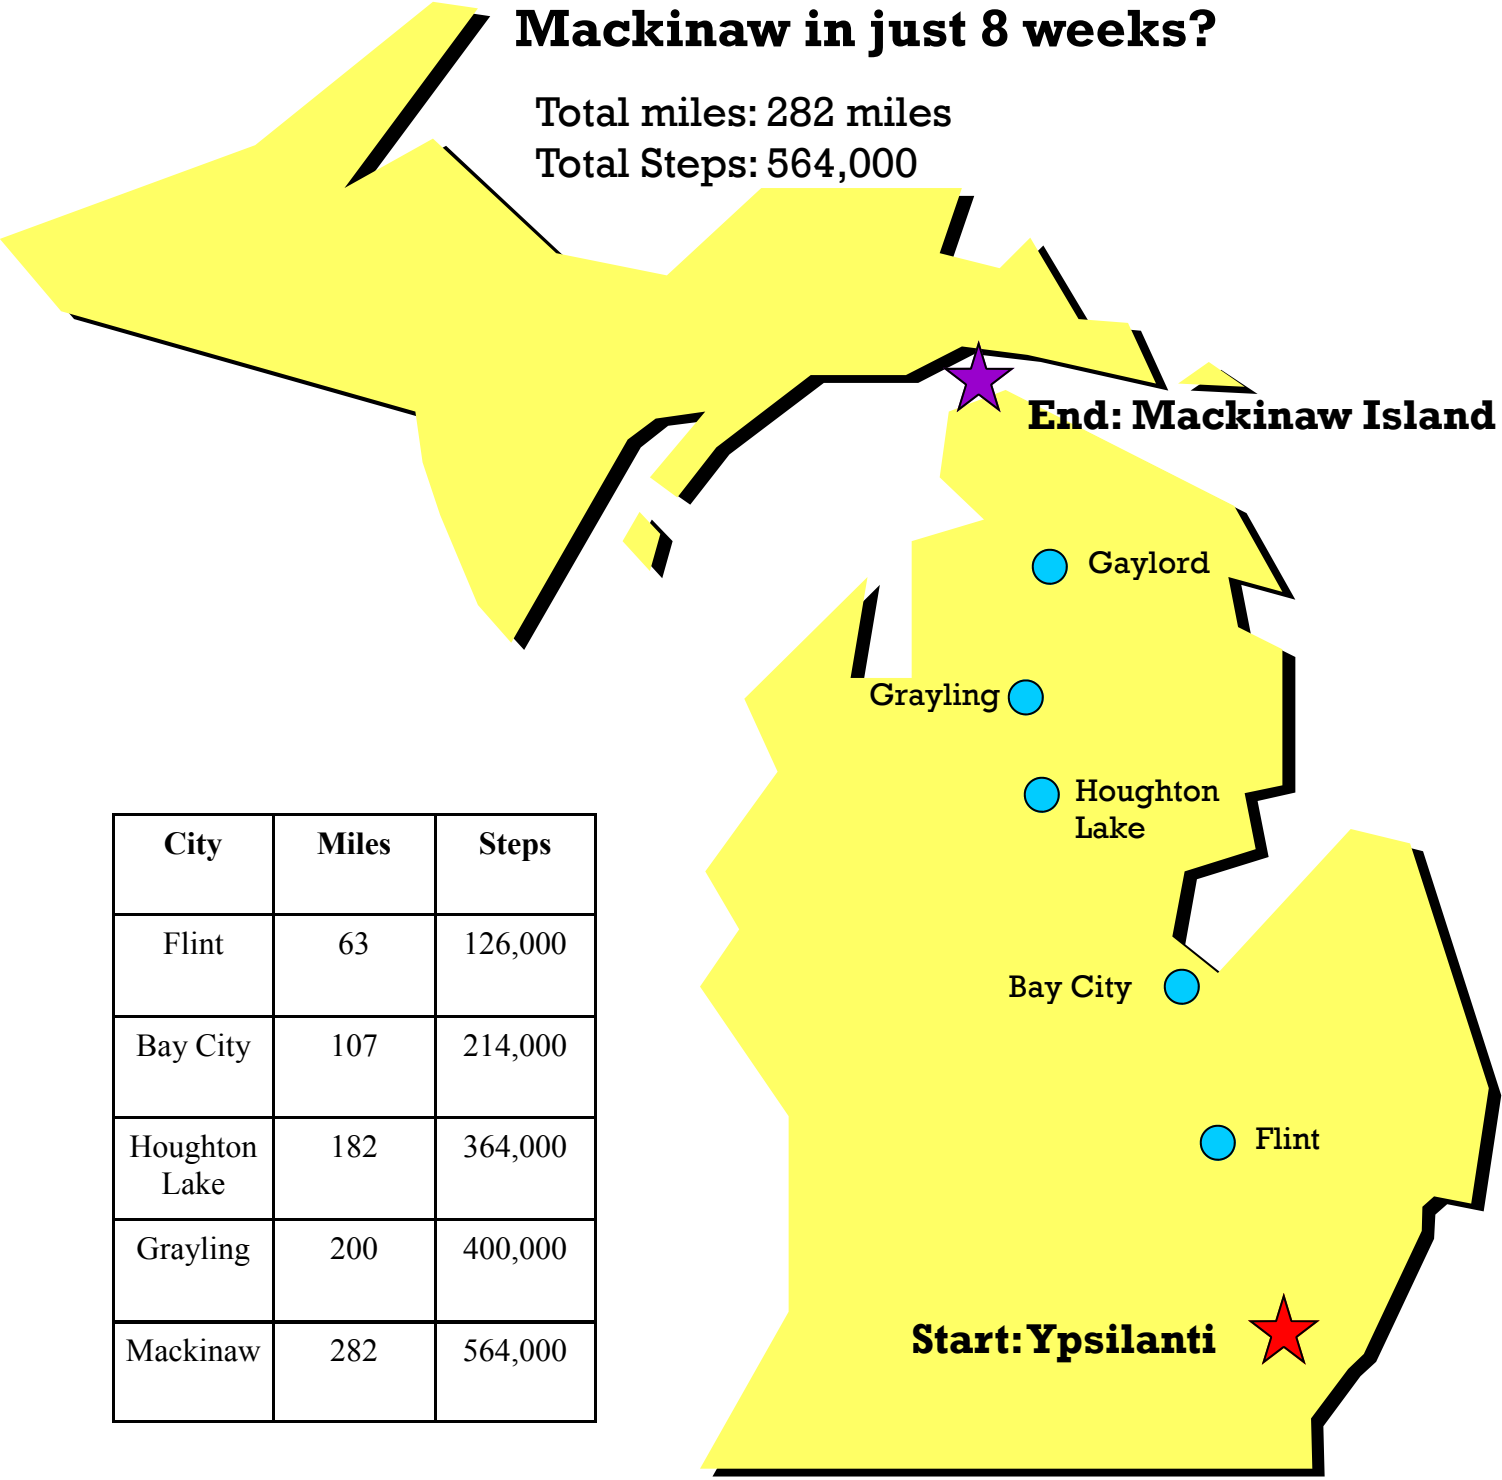

TRACK YOUR PROGRESS!

Can you make it from Ypsilanti to Mackinaw in just 8 weeks?

Total miles: 282 miles

Total Steps: 564,000

City	Miles	Steps
Flint	63	126,000
Bay City	107	214,000
Houghton Lake	182	364,000
Grayling	200	400,000
Mackinaw	282	564,000