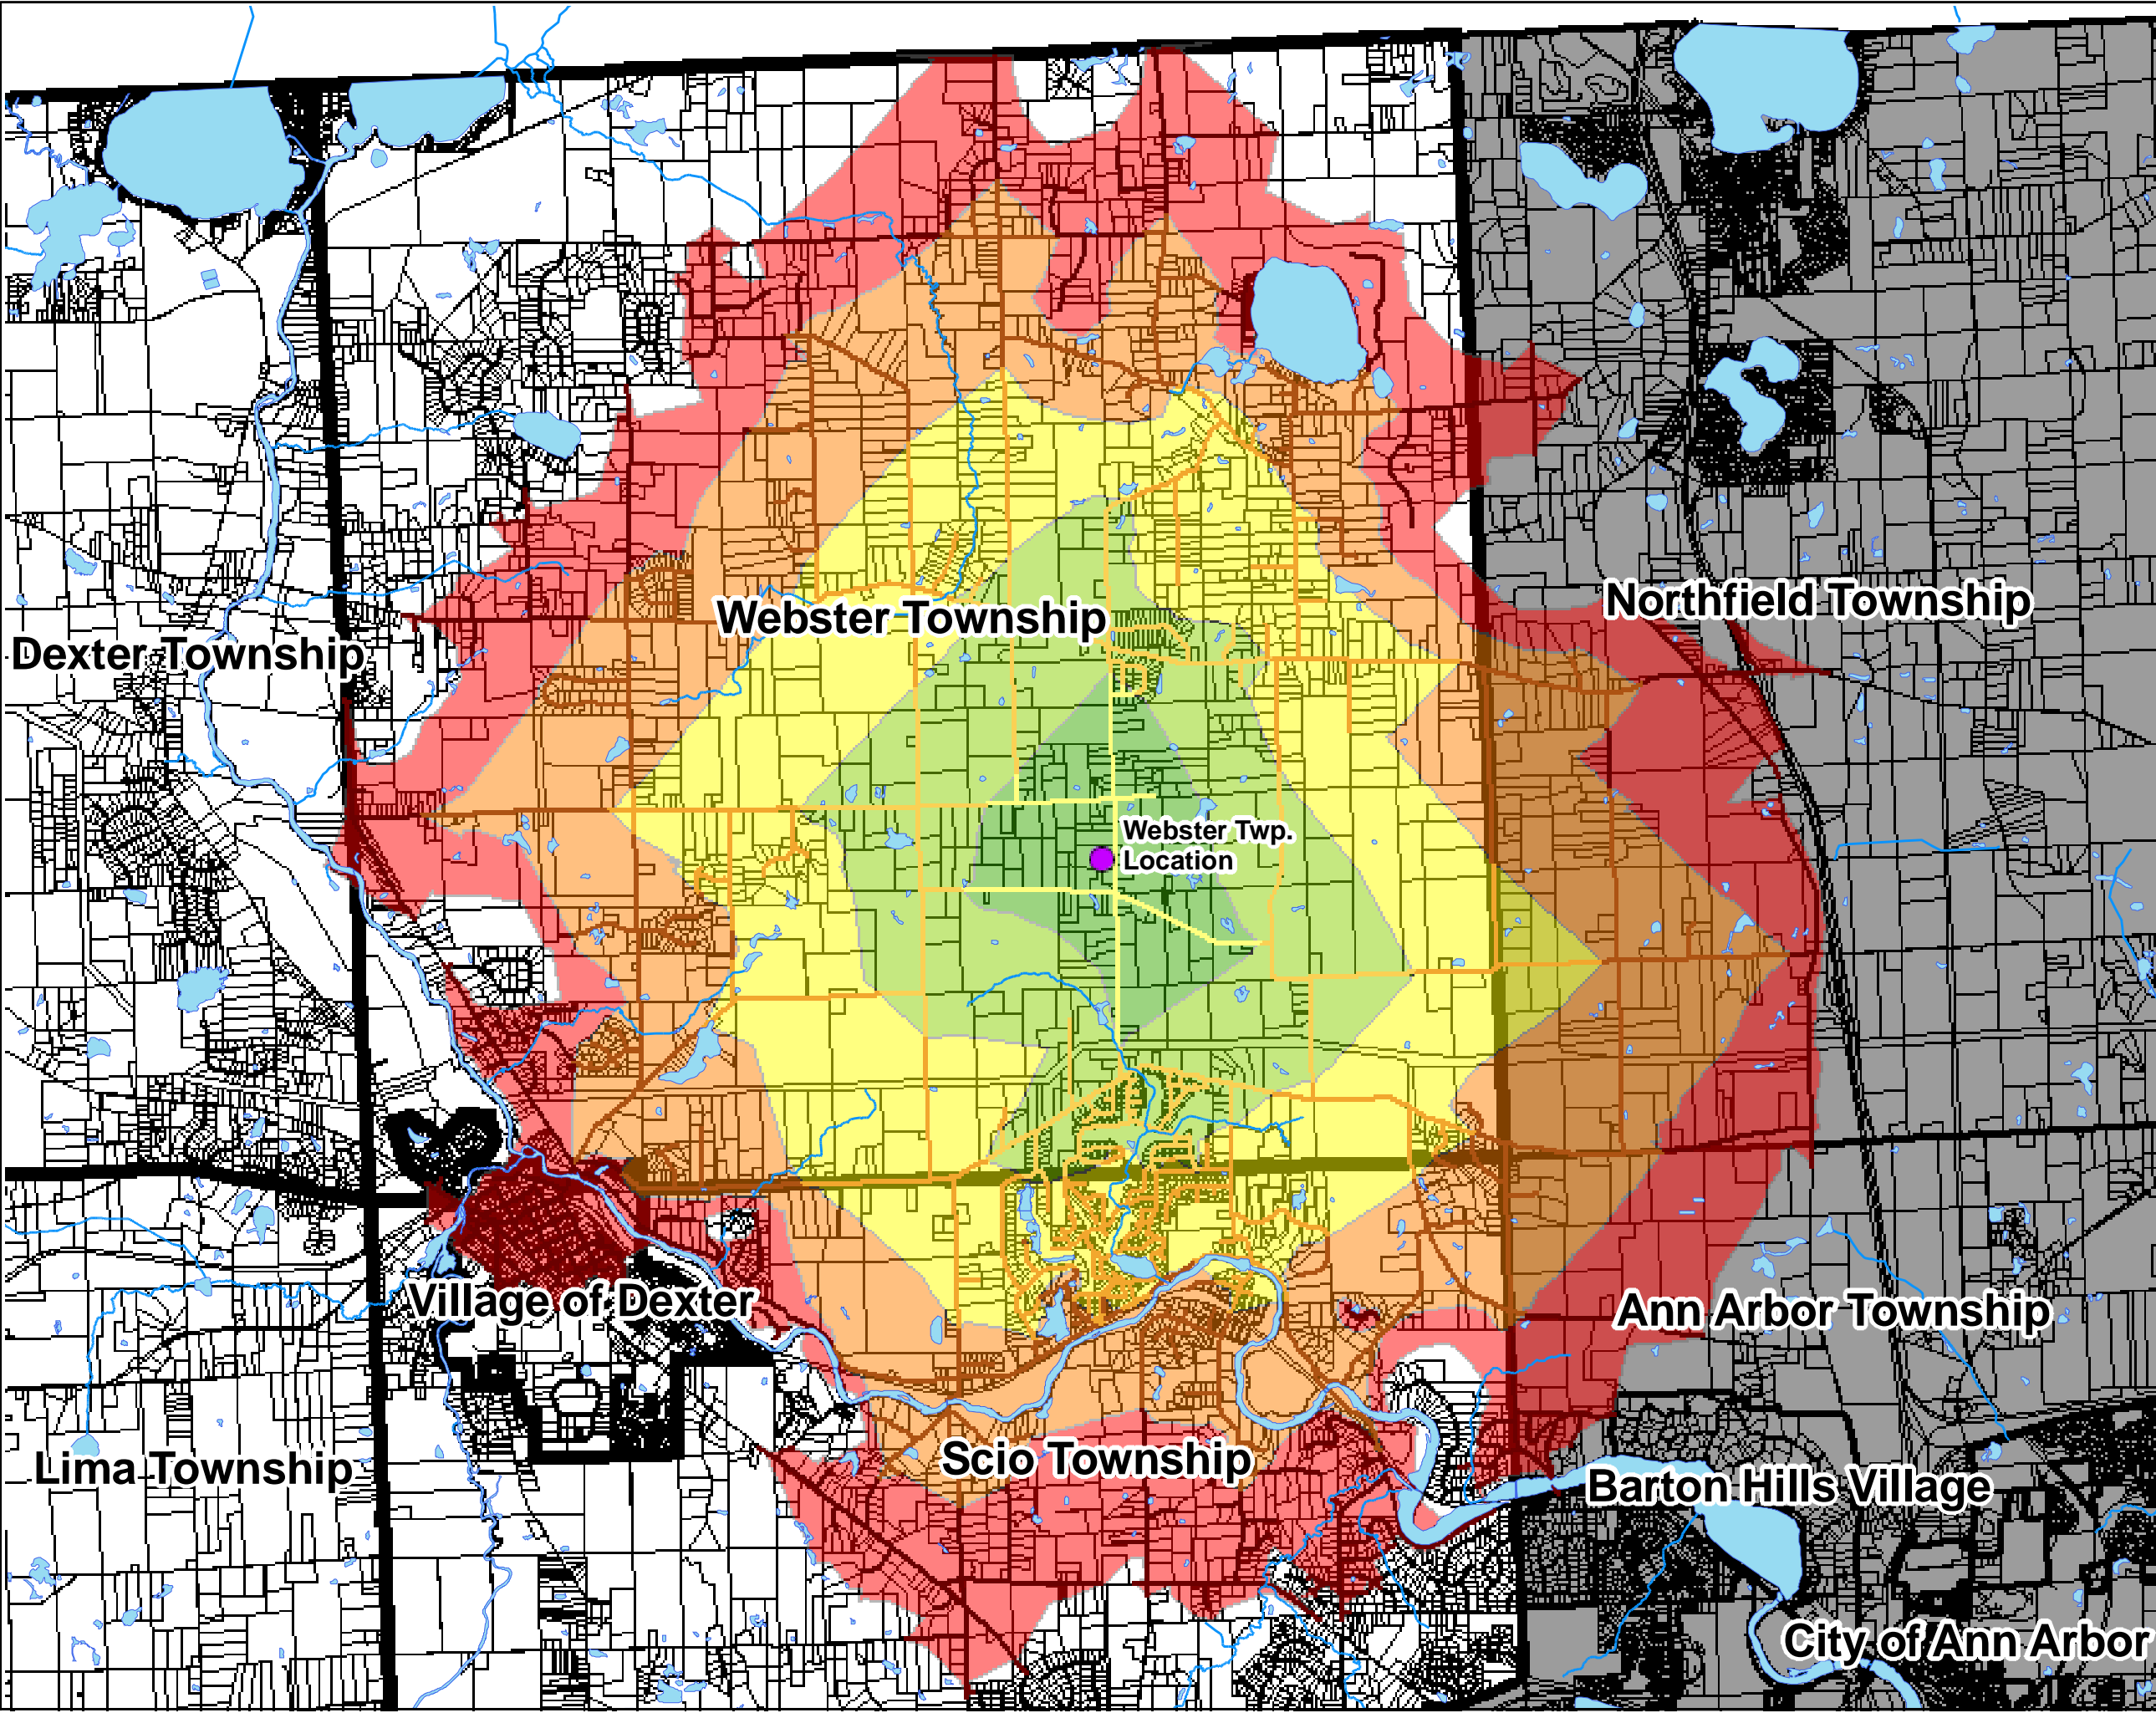

Fire Station Coverage with a Station at the Webster Twp. Location

Created by: Washtenaw County Dept. of Geographic Information Systems (GIS)
Printed by: Dexter Township
Sources: Washtenaw County Dept. of GIS
June 16, 2009