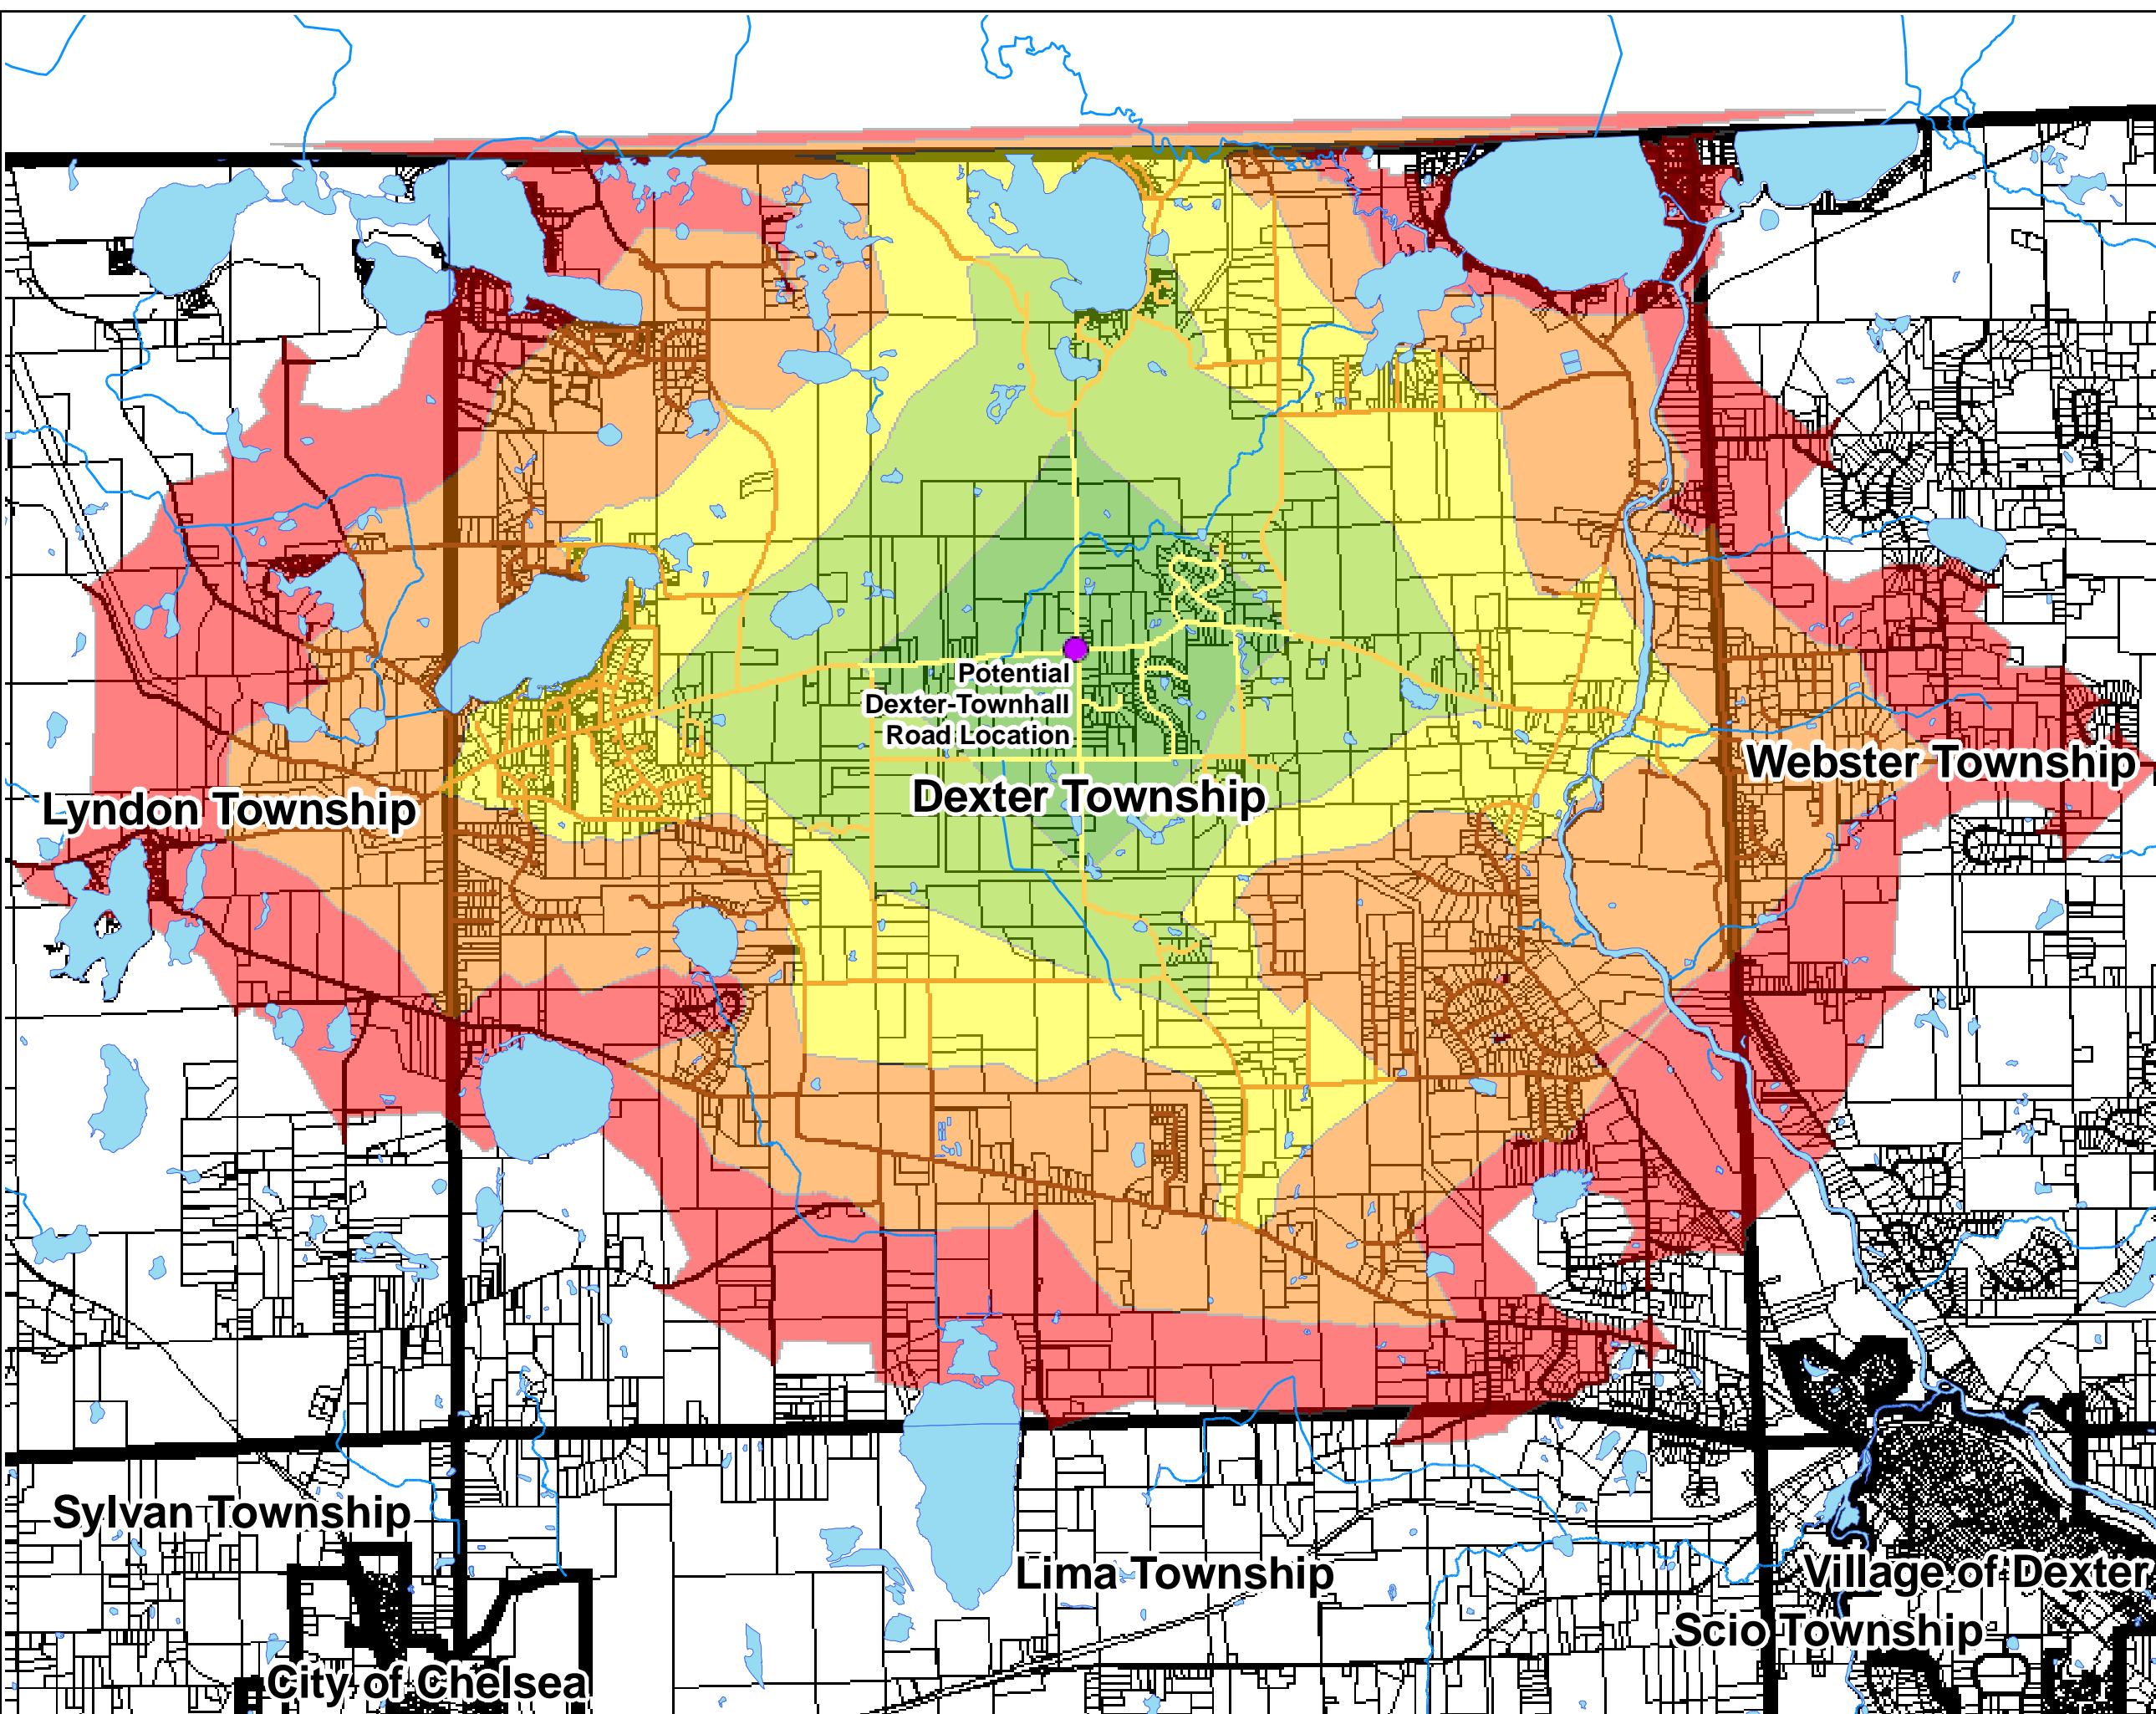

**Fire Station Coverage
with a Station at the
Intersection of Dexter-
Townhall Rd. and
N. Territorial Rd.**

Created by: Washtenaw County Dept. of
Geographic Information Systems (GIS)
Printed by: Dexter Township
Sources: Washtenaw County Dept. of GIS
June 16, 2009