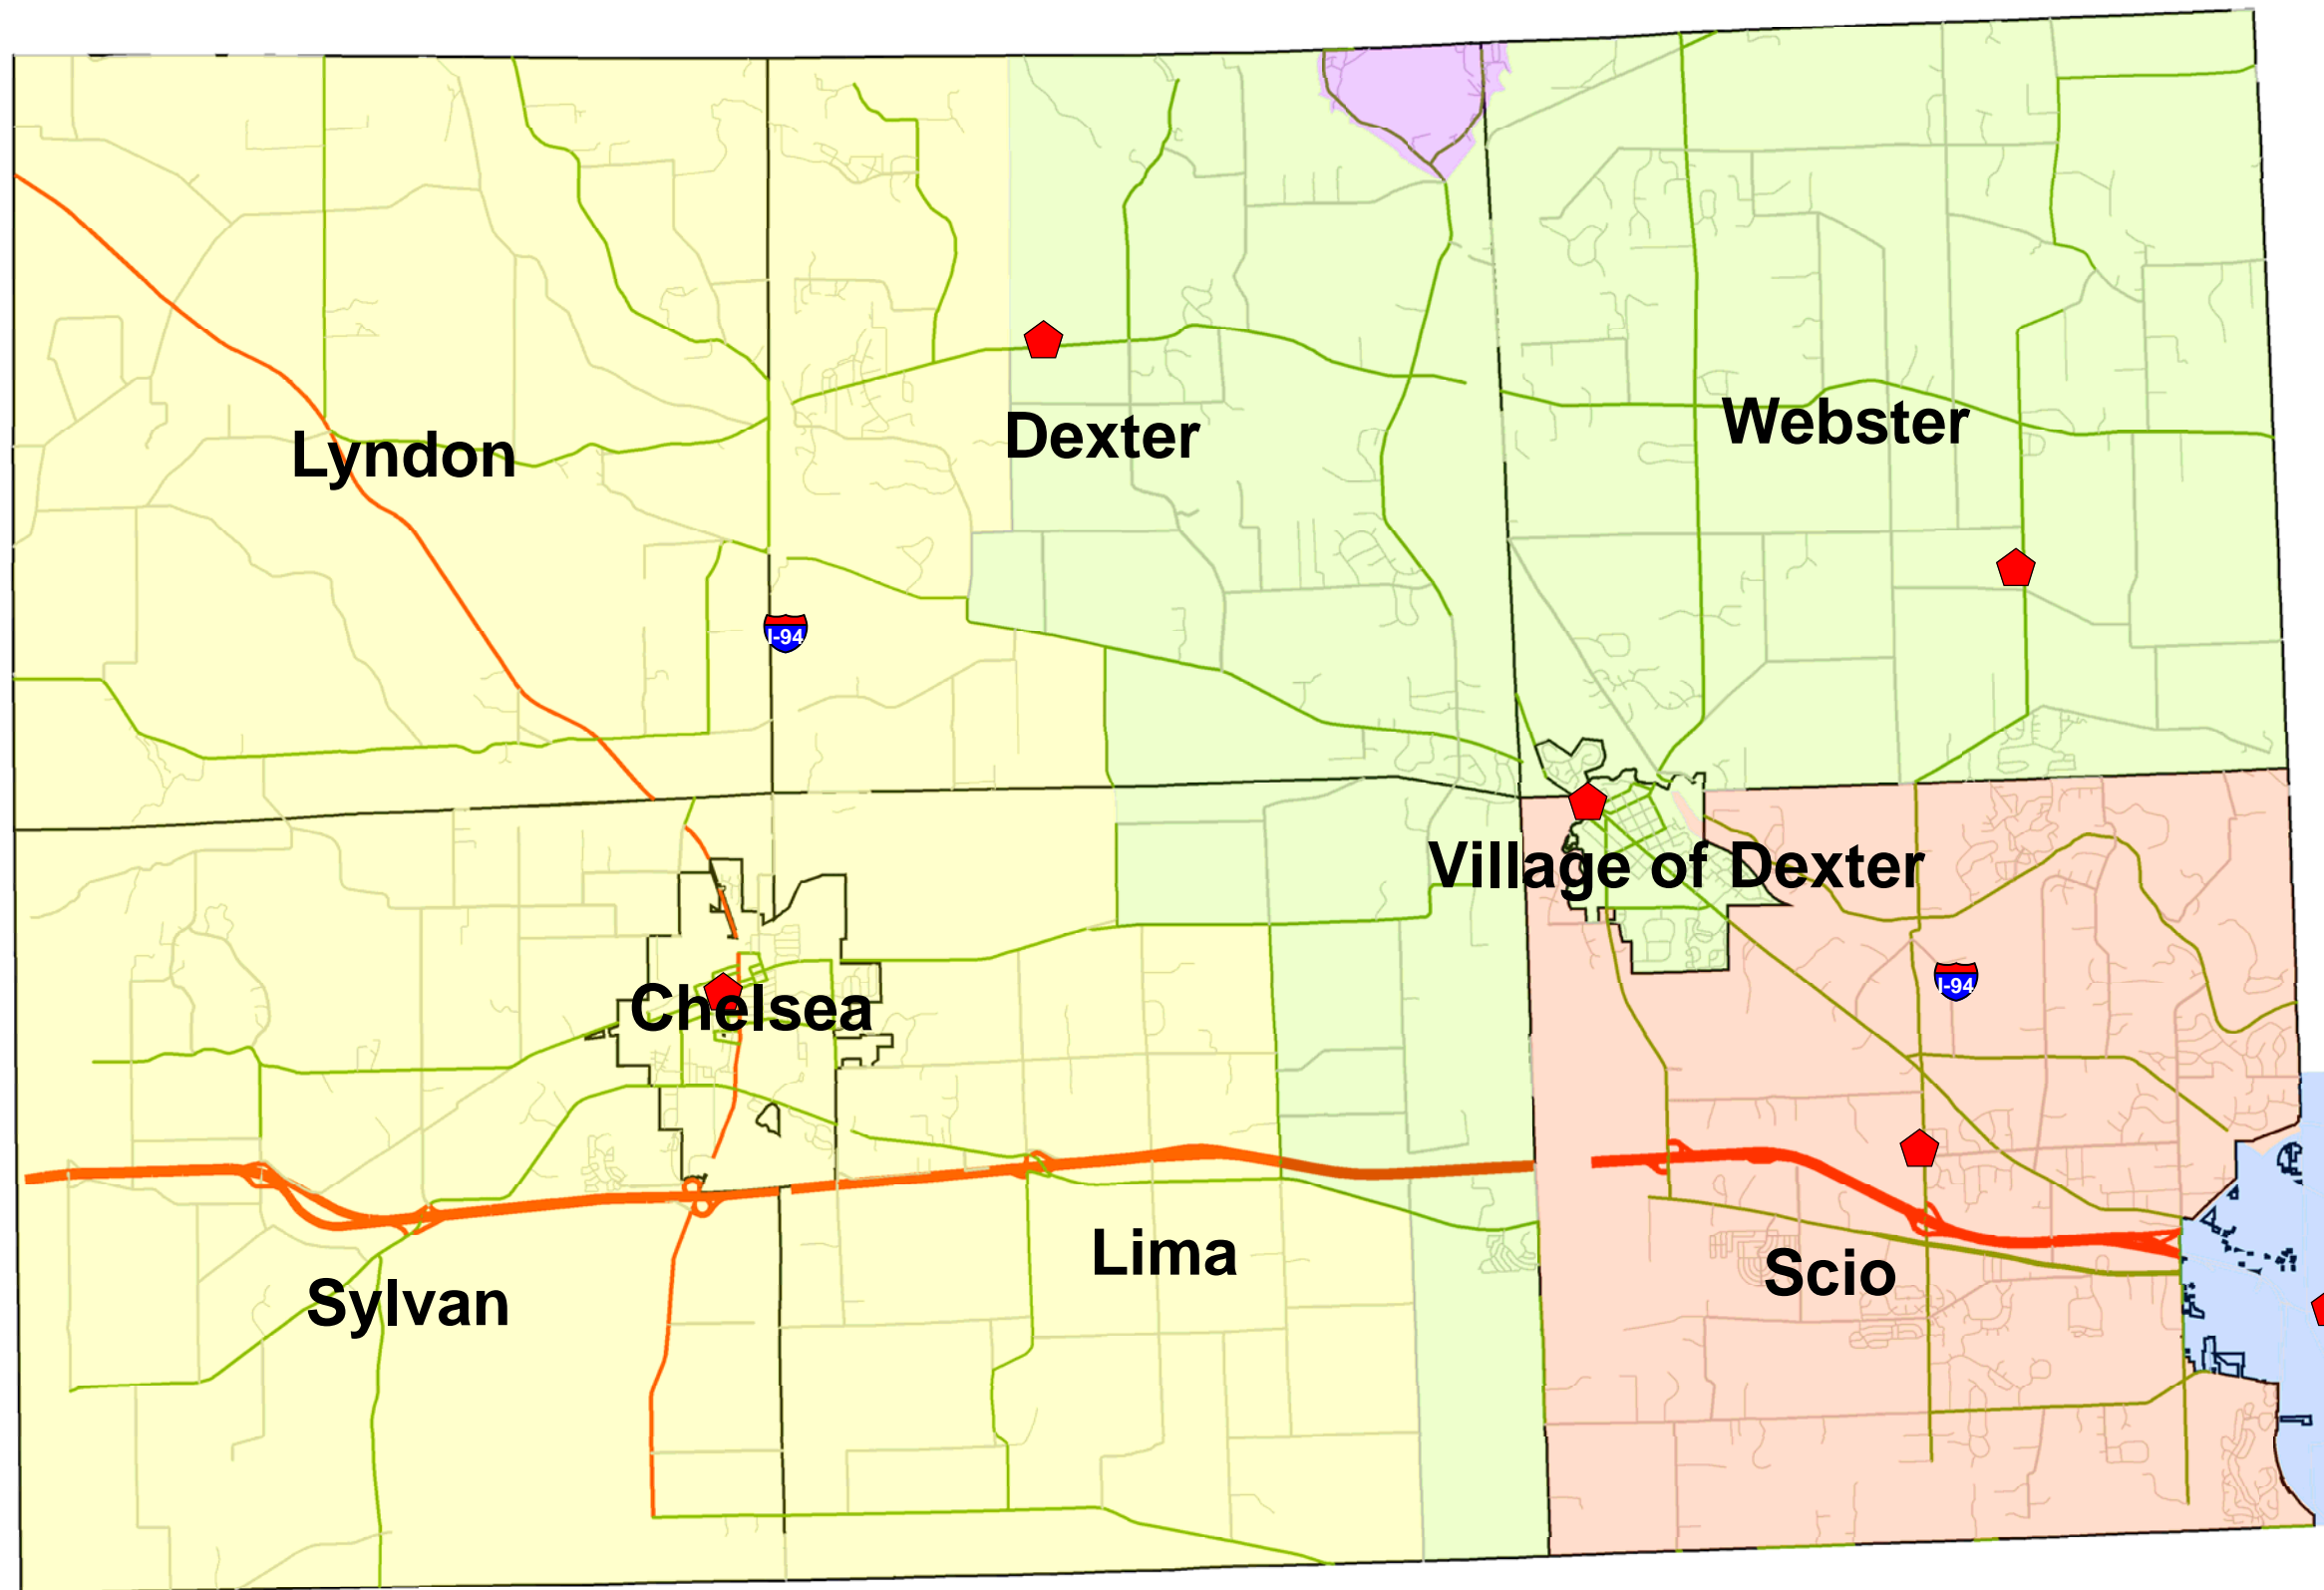

CAPT / DART Fire Services

Legend

 Fire Stations

Fire Districts

 Chelsea Fire

 Dexter Fire

 Scio Township Fire

 Ann Arbor City Fire

 Putnam Twp

Roads

 Interstate Freeway

 US Highway

 State Route

 Primary Paved

 Primary Gravel

 Local Paved

 Local Gravel

 Subdivision, Private

 Subdivision, Public