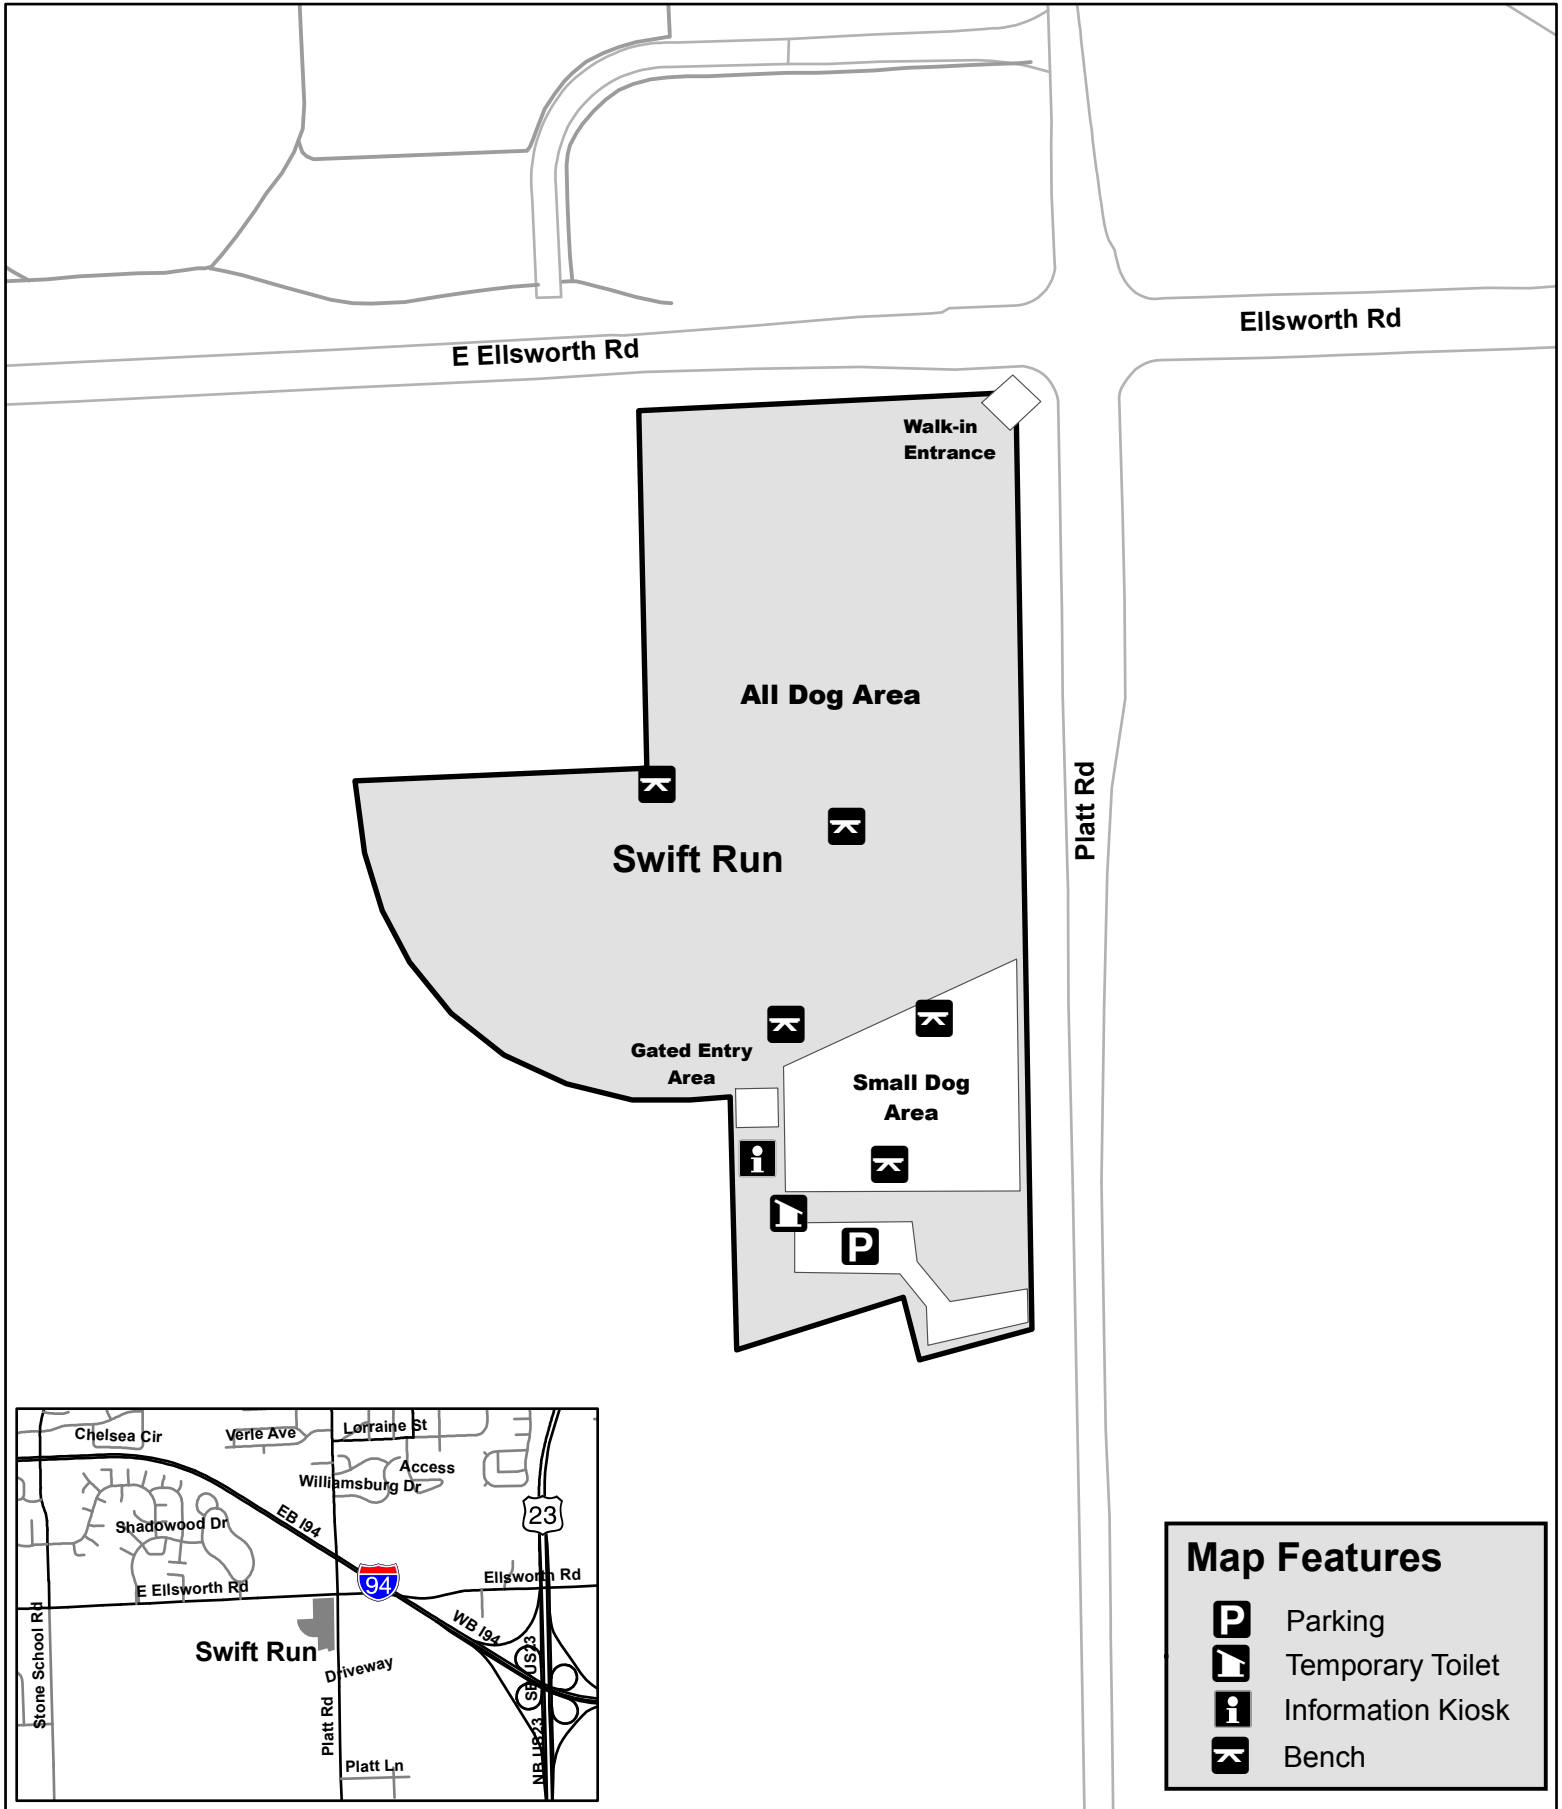

Swift Run Dog Park

Map Features

-  Parking
-  Temporary Toilet
-  Information Kiosk
-  Bench

Prepared By:
 City of Ann Arbor
 Community Services GIS
 November 1, 2007

Copyright 2007 City of Ann Arbor, Michigan

No part of this product shall be reproduced or transmitted in any form or by any means, electronic or mechanical, for any purpose, without prior written permission from the City of Ann Arbor.

This map complies with National Map Accuracy Standards for mapping at 1 Inch = 100 Feet. The City of Ann Arbor and its mapping contractors assume no legal representation for the content and/or inappropriate use of information represented on this map.