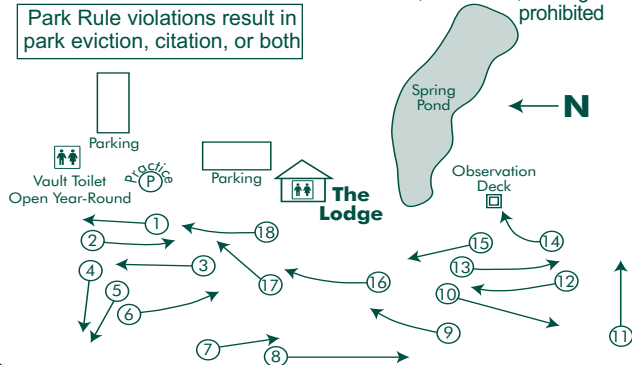

Learning and following the rules makes Disc Golf more enjoyable for all. Play by the rules and ethics of the game, respect the course and park facilities, and have a great game!

DISC GOLF RULES

1. Limit your group to foursomes
2. Respect your teammates and others:
 - Remain quiet during tee off
 - Throw only when hole is clear ahead
3. Out-of-bounds:
 - On or over any road, parking lot, or path
 - Water on Hole #15
 - A disc more than 2 meters (6'6") above the ground in a tree or shrub
4. Retrieve your disc from the "rough" or out-of-bounds with minimal impact on plants - please
5. Use the trash cans – PLEASE DON'T LITTER

PARK RULES (full Park Rule list posted in Lodge)

- | | |
|---|--|
| 1. Alcohol is prohibited | 4. DO NOT destroy or damage any plant, branch, or tree |
| 2. No dogs are allowed on the course | 5. Loud, vulgar, disorderly behavior is prohibited |
| 3. Park gates locked at 9 pm or dusk (depend on the season) | 6. Graffiti, vandalism, littering are prohibited |

Park Rule violations result in park eviction, citation, or both

ROLLING HILLS DISC GOLF COURSE

Rolling Hills County Park
7660 Stony Creek
Ypsilanti, MI 48197
(734) 484-9676