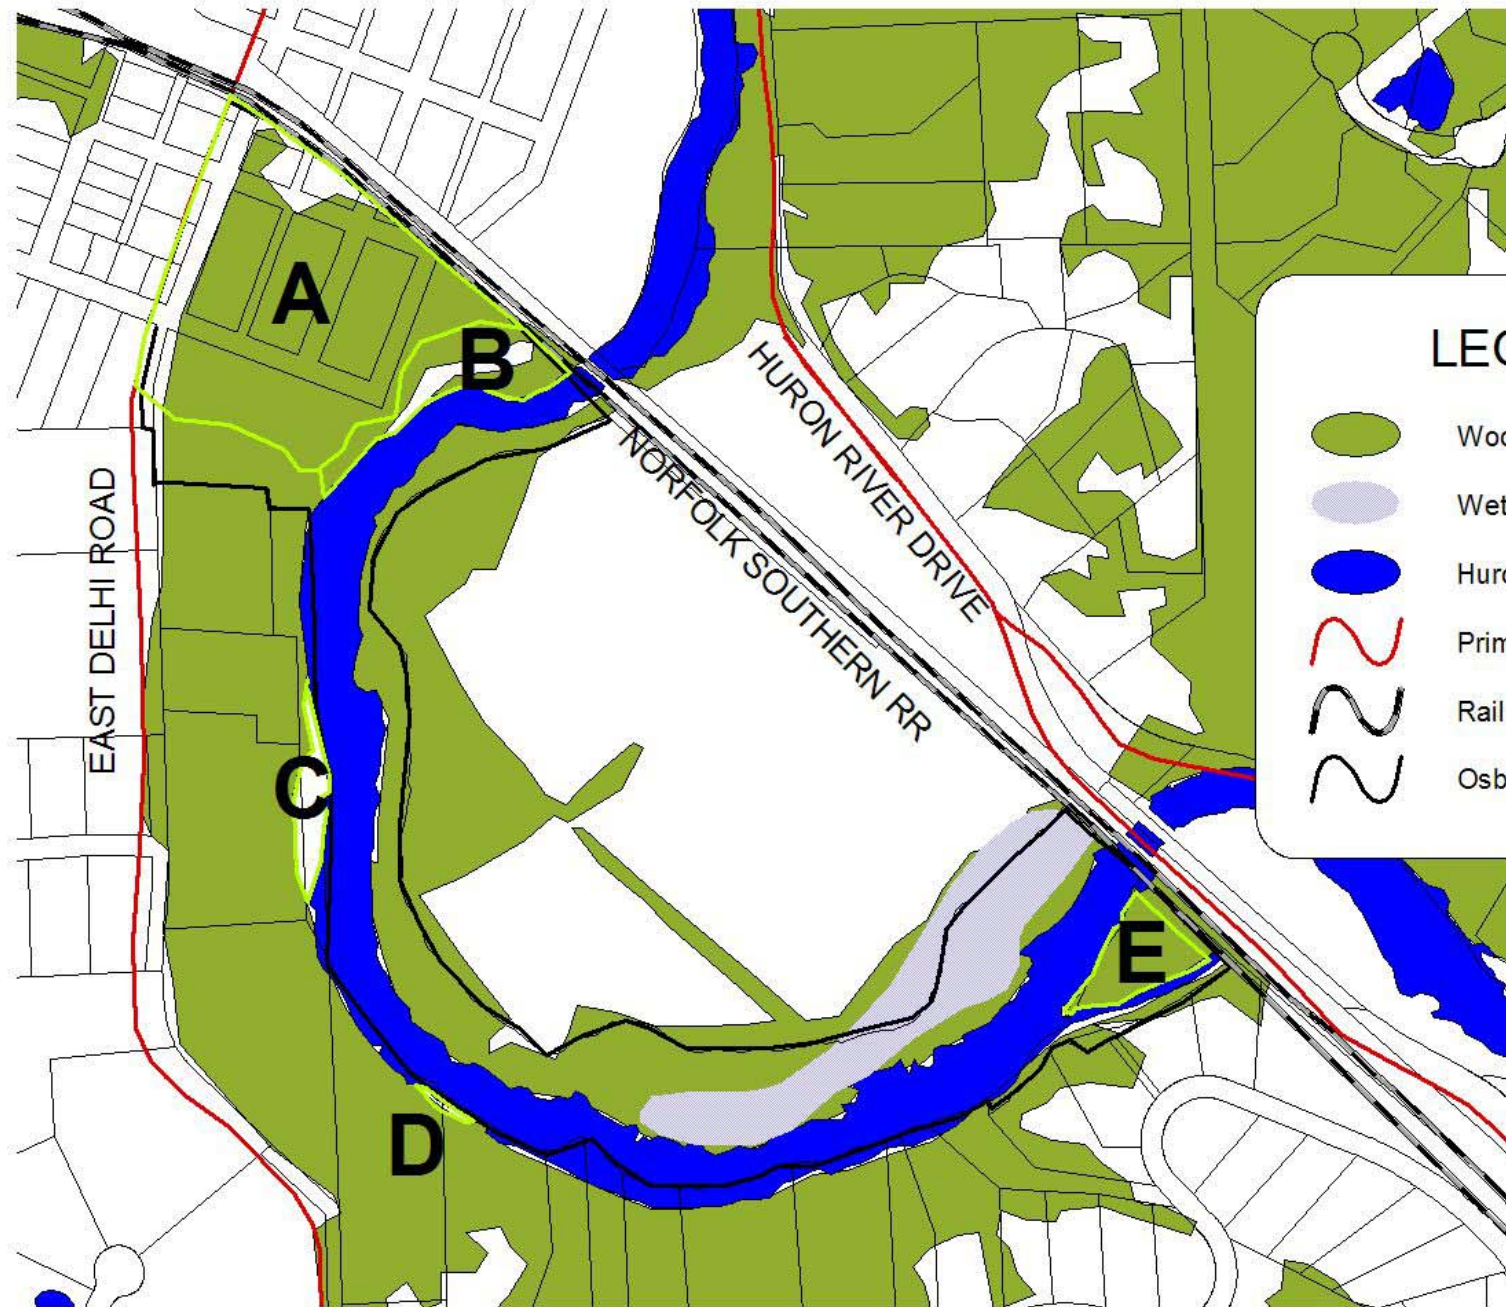

Osborne Mills Preserve Database Areas

0 500 1000 1500 2000 2500 Feet

Washtenaw County
Parks and Recreation