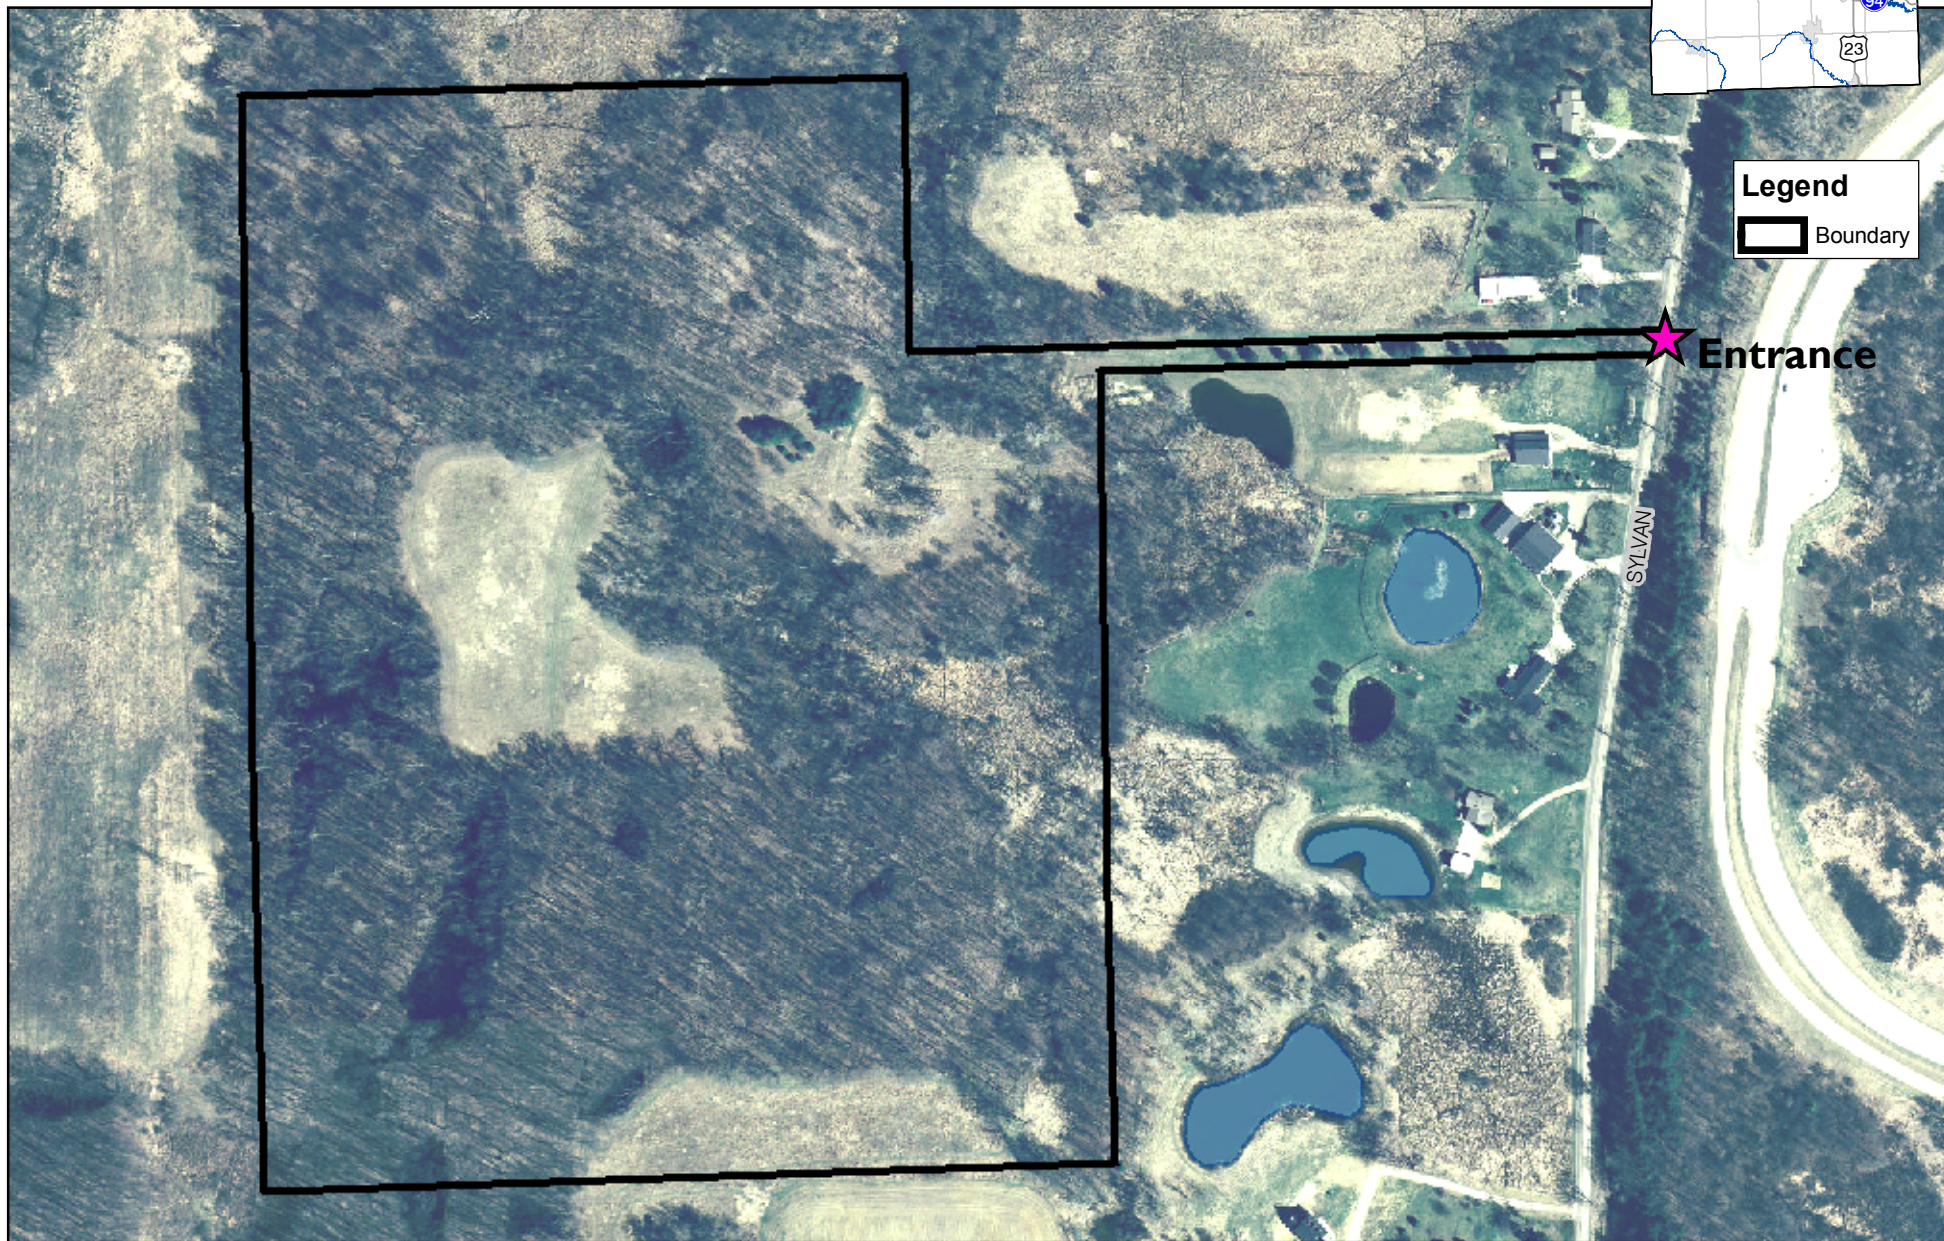

Squiers Preserve

50 acres

Washtenaw County
Locator Map

Legend
[Black Box] Boundary

Washtenaw County
Natural Areas Preservation Program
(734) 971-6337
napp.ewashtenaw.org

Prepared by Washtenaw County Parks & Recreation Commission
February 15, 2008
USGS Topographic Contours (1:24,000)
Washtenaw County 2005 Aerial