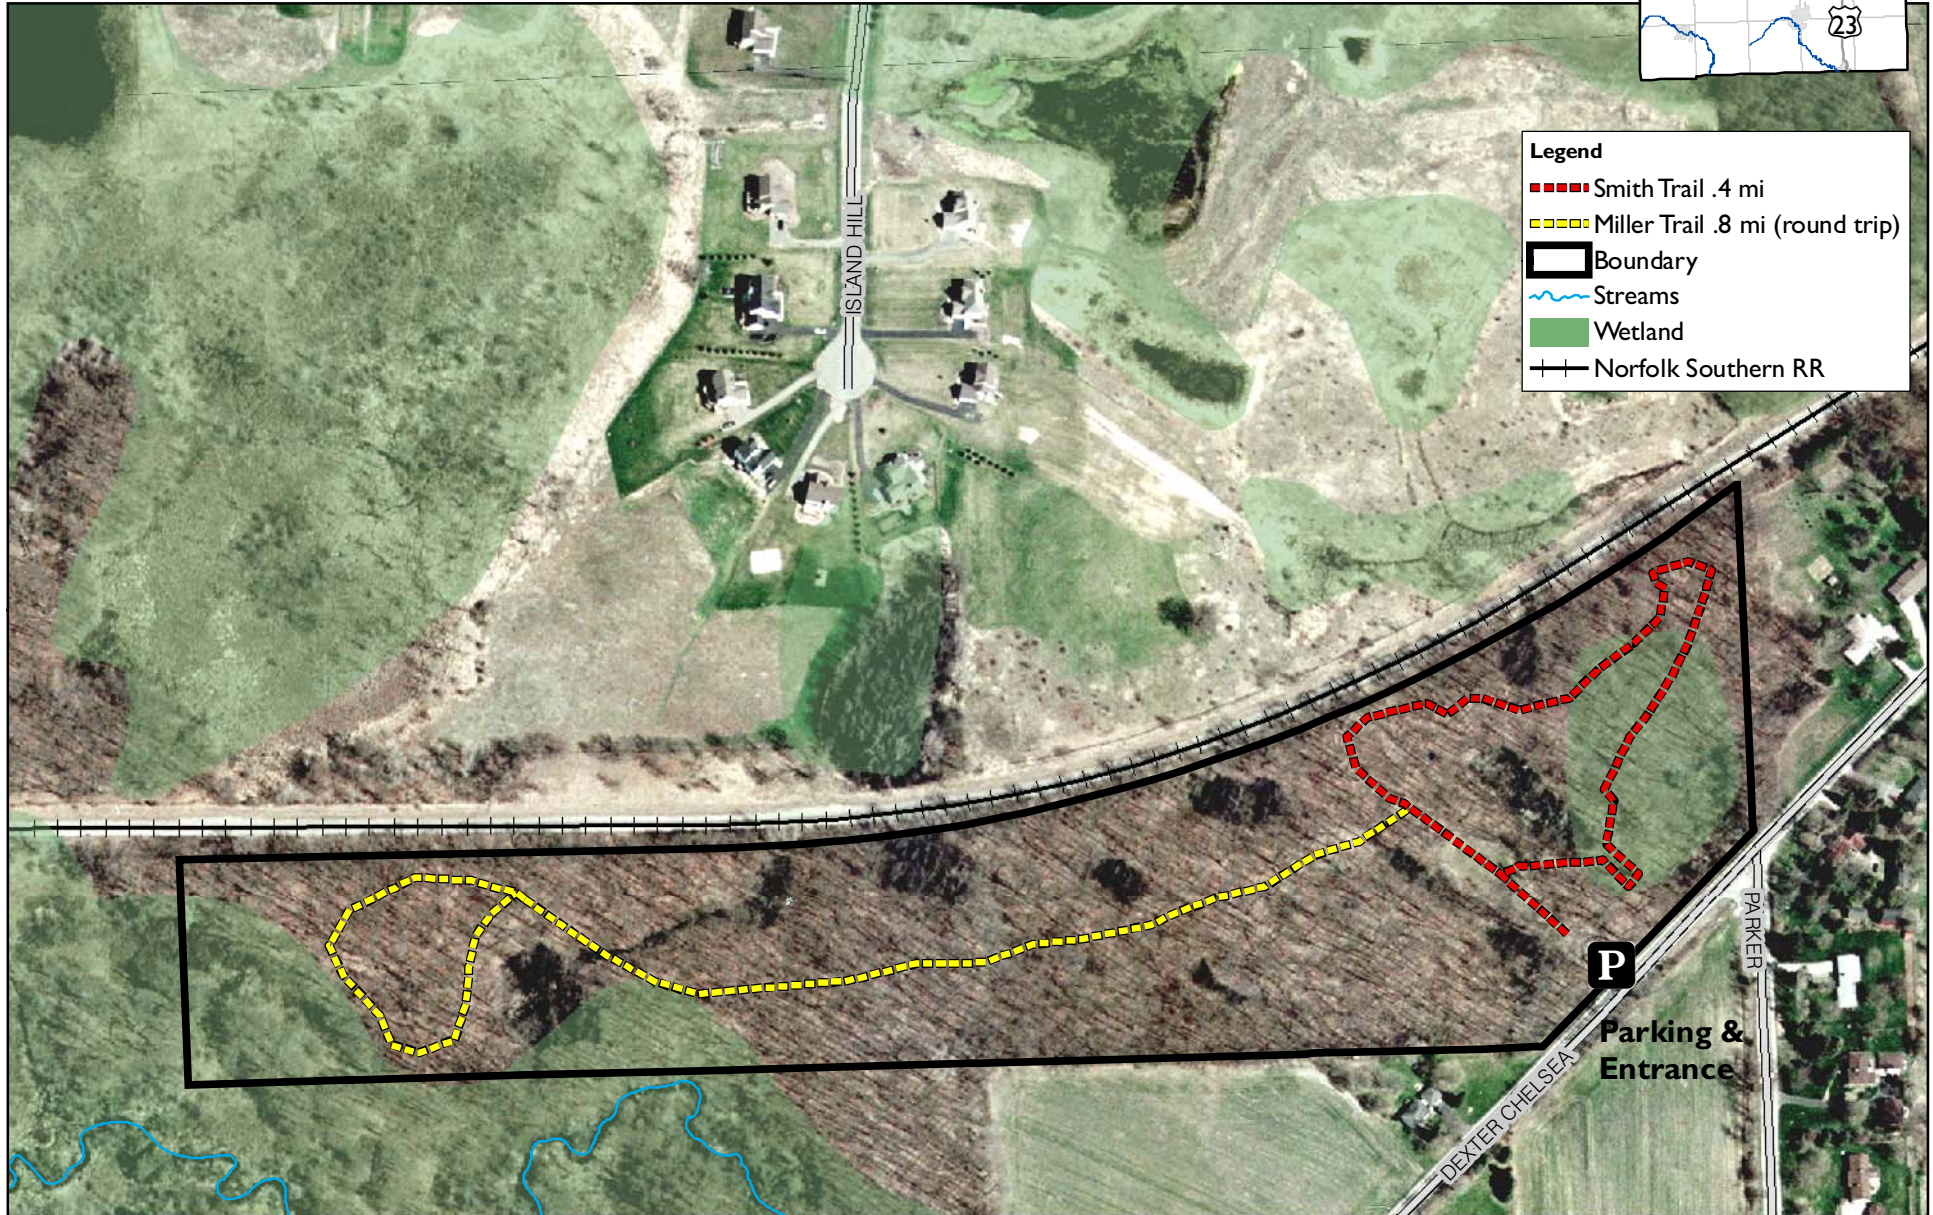

# Albert J. Miller Preserve and Robert & Nancy Smith Preserve Trail Map 29 acres

Washtenaw County  
Locator Map

**Legend**

- Smith Trail .4 mi
- Miller Trail .8 mi (round trip)
- Boundary
- ~ Streams
- Wetland
- +— Norfolk Southern RR

Washtenaw County  
Natural Areas Preservation Program  
(734) 971-6337  
napp.ewashtenaw.org

Prepared by Washtenaw County Parks & Recreation Commission  
August 6, 2010  
USGS Topographic Contours (1:24,000)  
Washtenaw County 2007 Aerial