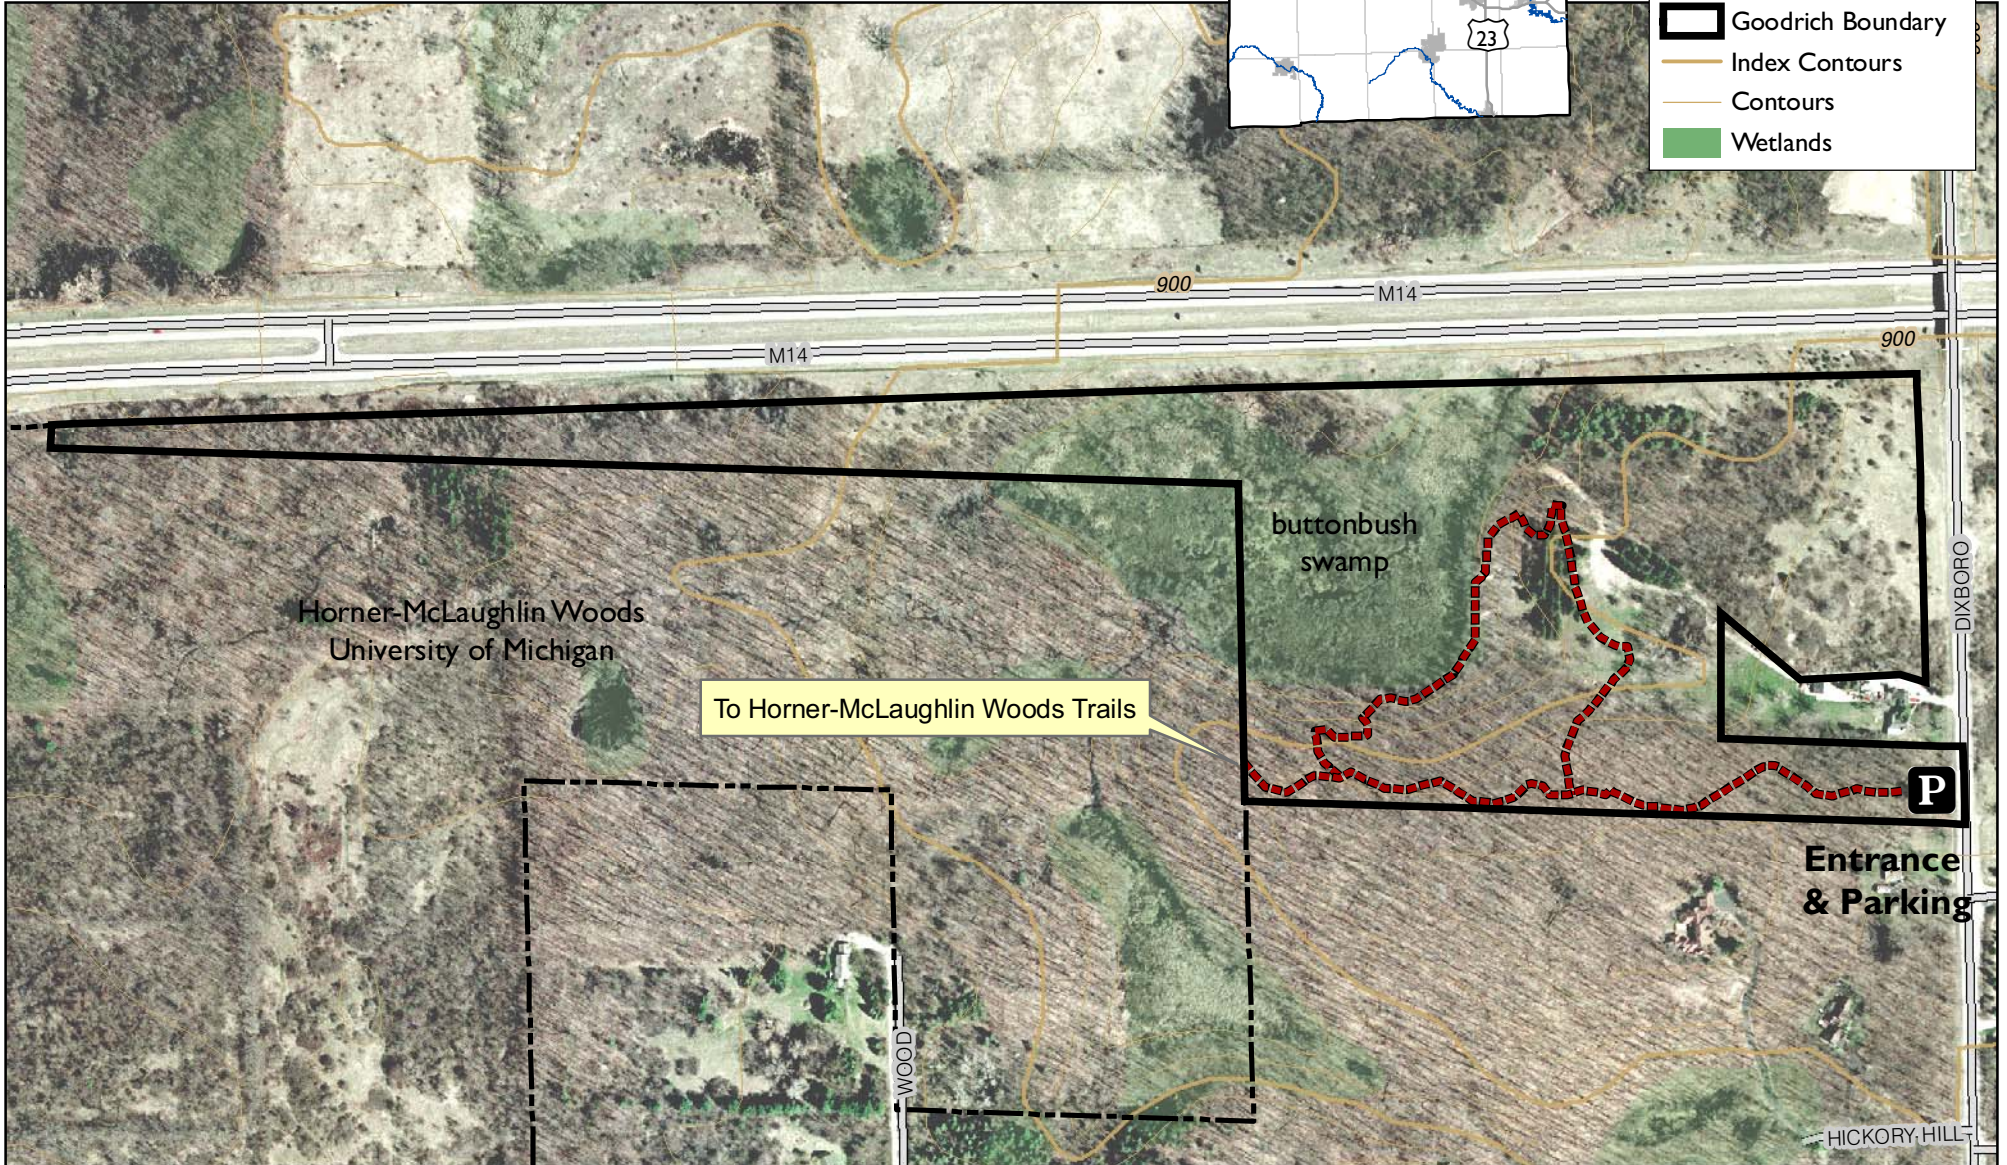

Raymond F. Goodrich Preserve Trail Map

36 acres

Washtenaw County
Locator Map

Legend

- Nature Trail - 0.65 mi
- - - Horner Woods
- ▭ Goodrich Boundary
- Index Contours
- Contours
- Wetlands

Washtenaw County
Natural Areas Preservation Program

(734) 971-6337
napp.ewashtenaw.org

Prepared by Washtenaw County Parks & Recreation Commission
August 6, 2010
USGS Topographic Contours (1:24,000)
Washtenaw County 2007 Aerial