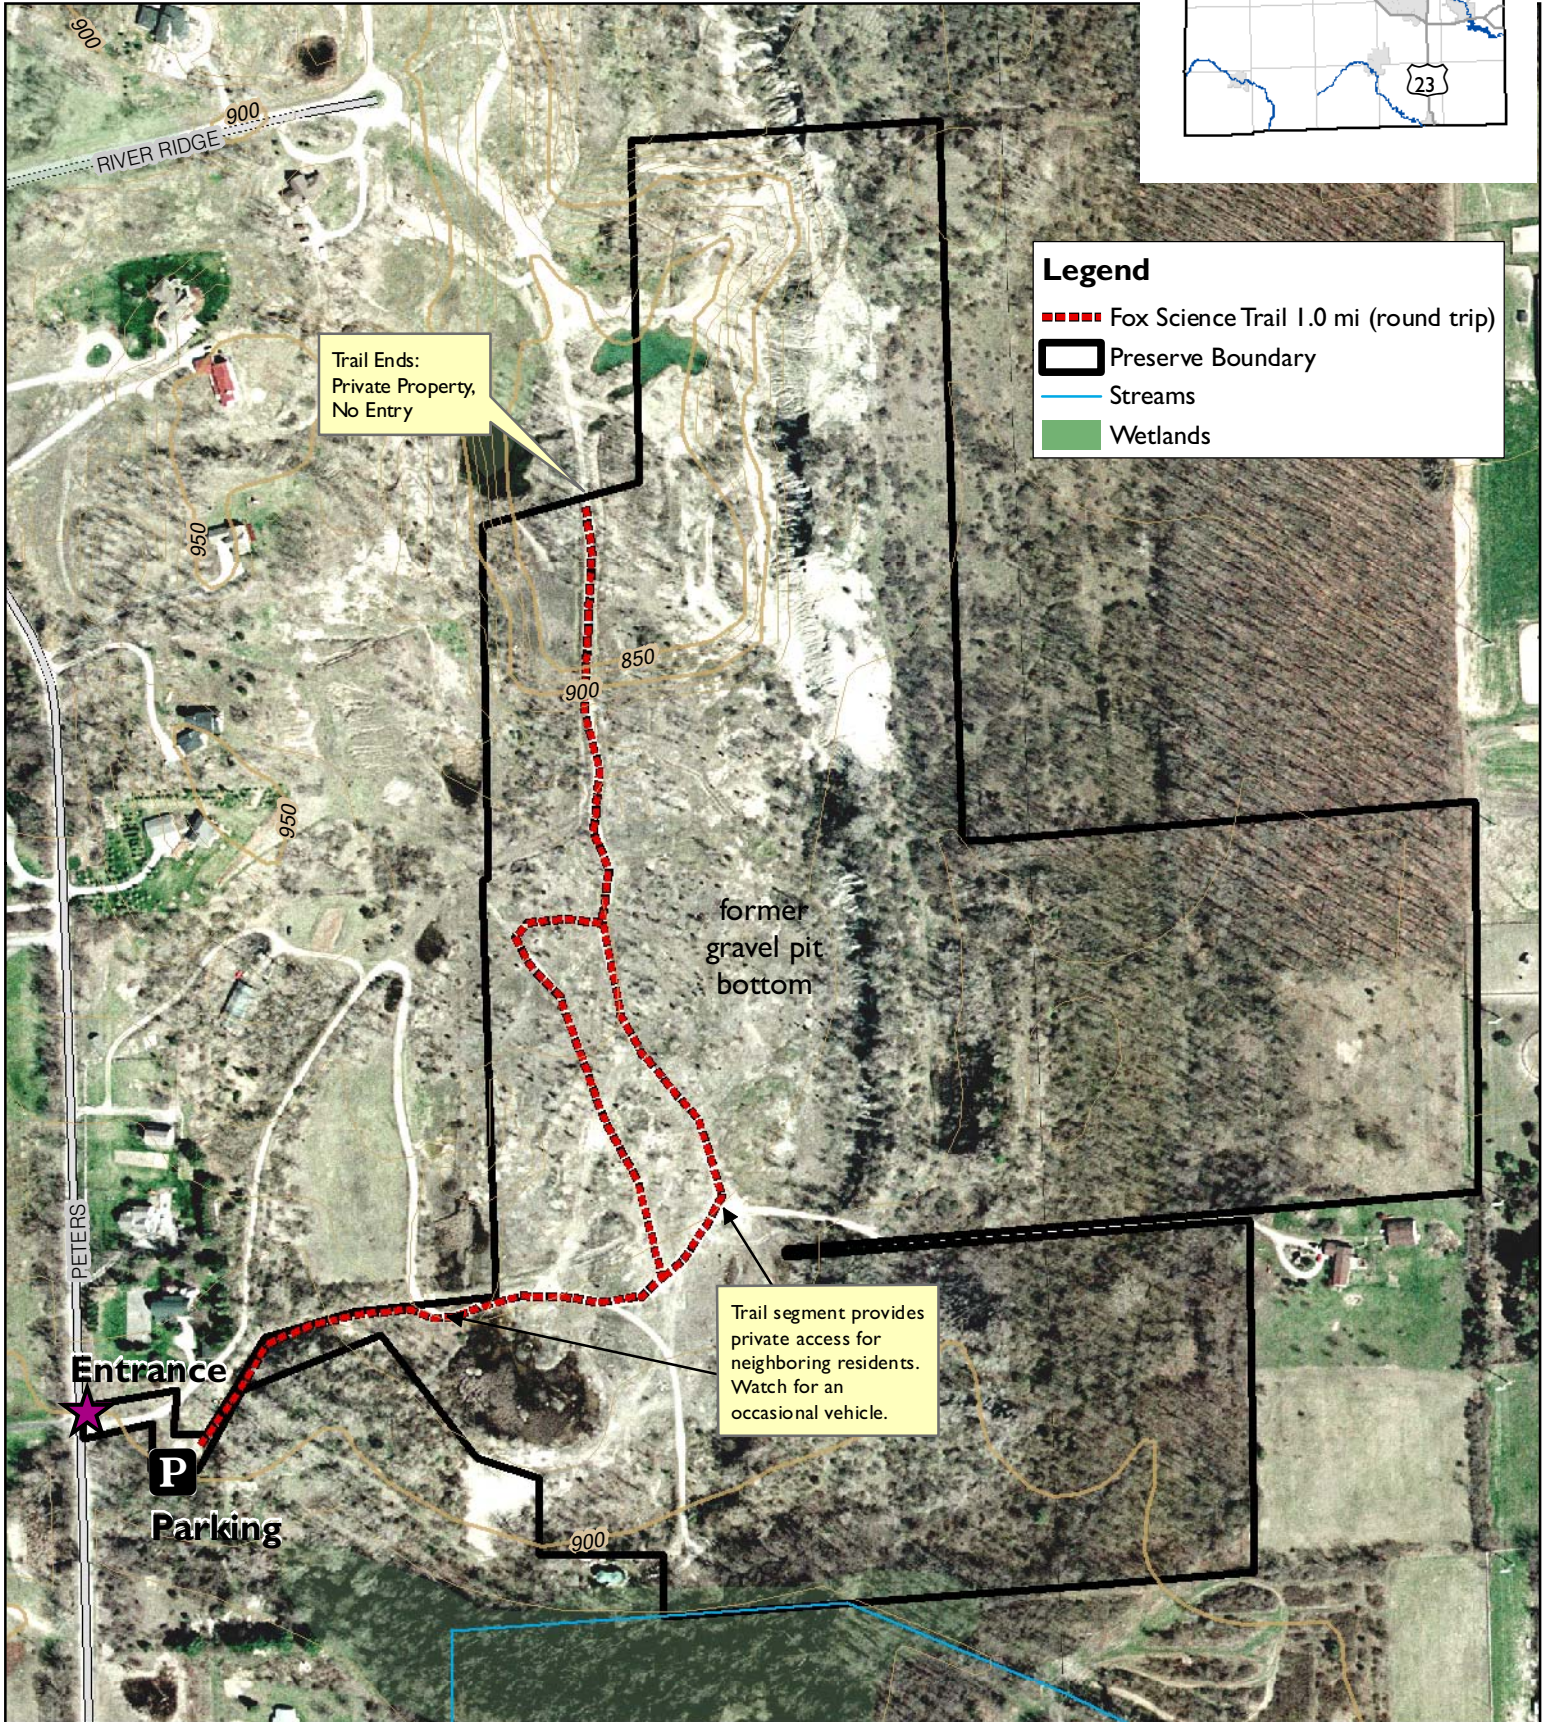

# Fox Science Preserve Trail Map

69 acres

Washtenaw County  
Locator Map

**Legend**

- Fox Science Trail 1.0 mi (round trip)
- ▭ Preserve Boundary
- Streams
- Wetlands

Washtenaw County  
Natural Areas Preservation Program

(734) 971-6337  
napp.ewashtenaw.org

Prepared by Washtenaw County Parks & Recreation Commission  
August 6, 2010  
USGS Topographic Contours (1:24,000)  
Washtenaw County 2007 Aerial