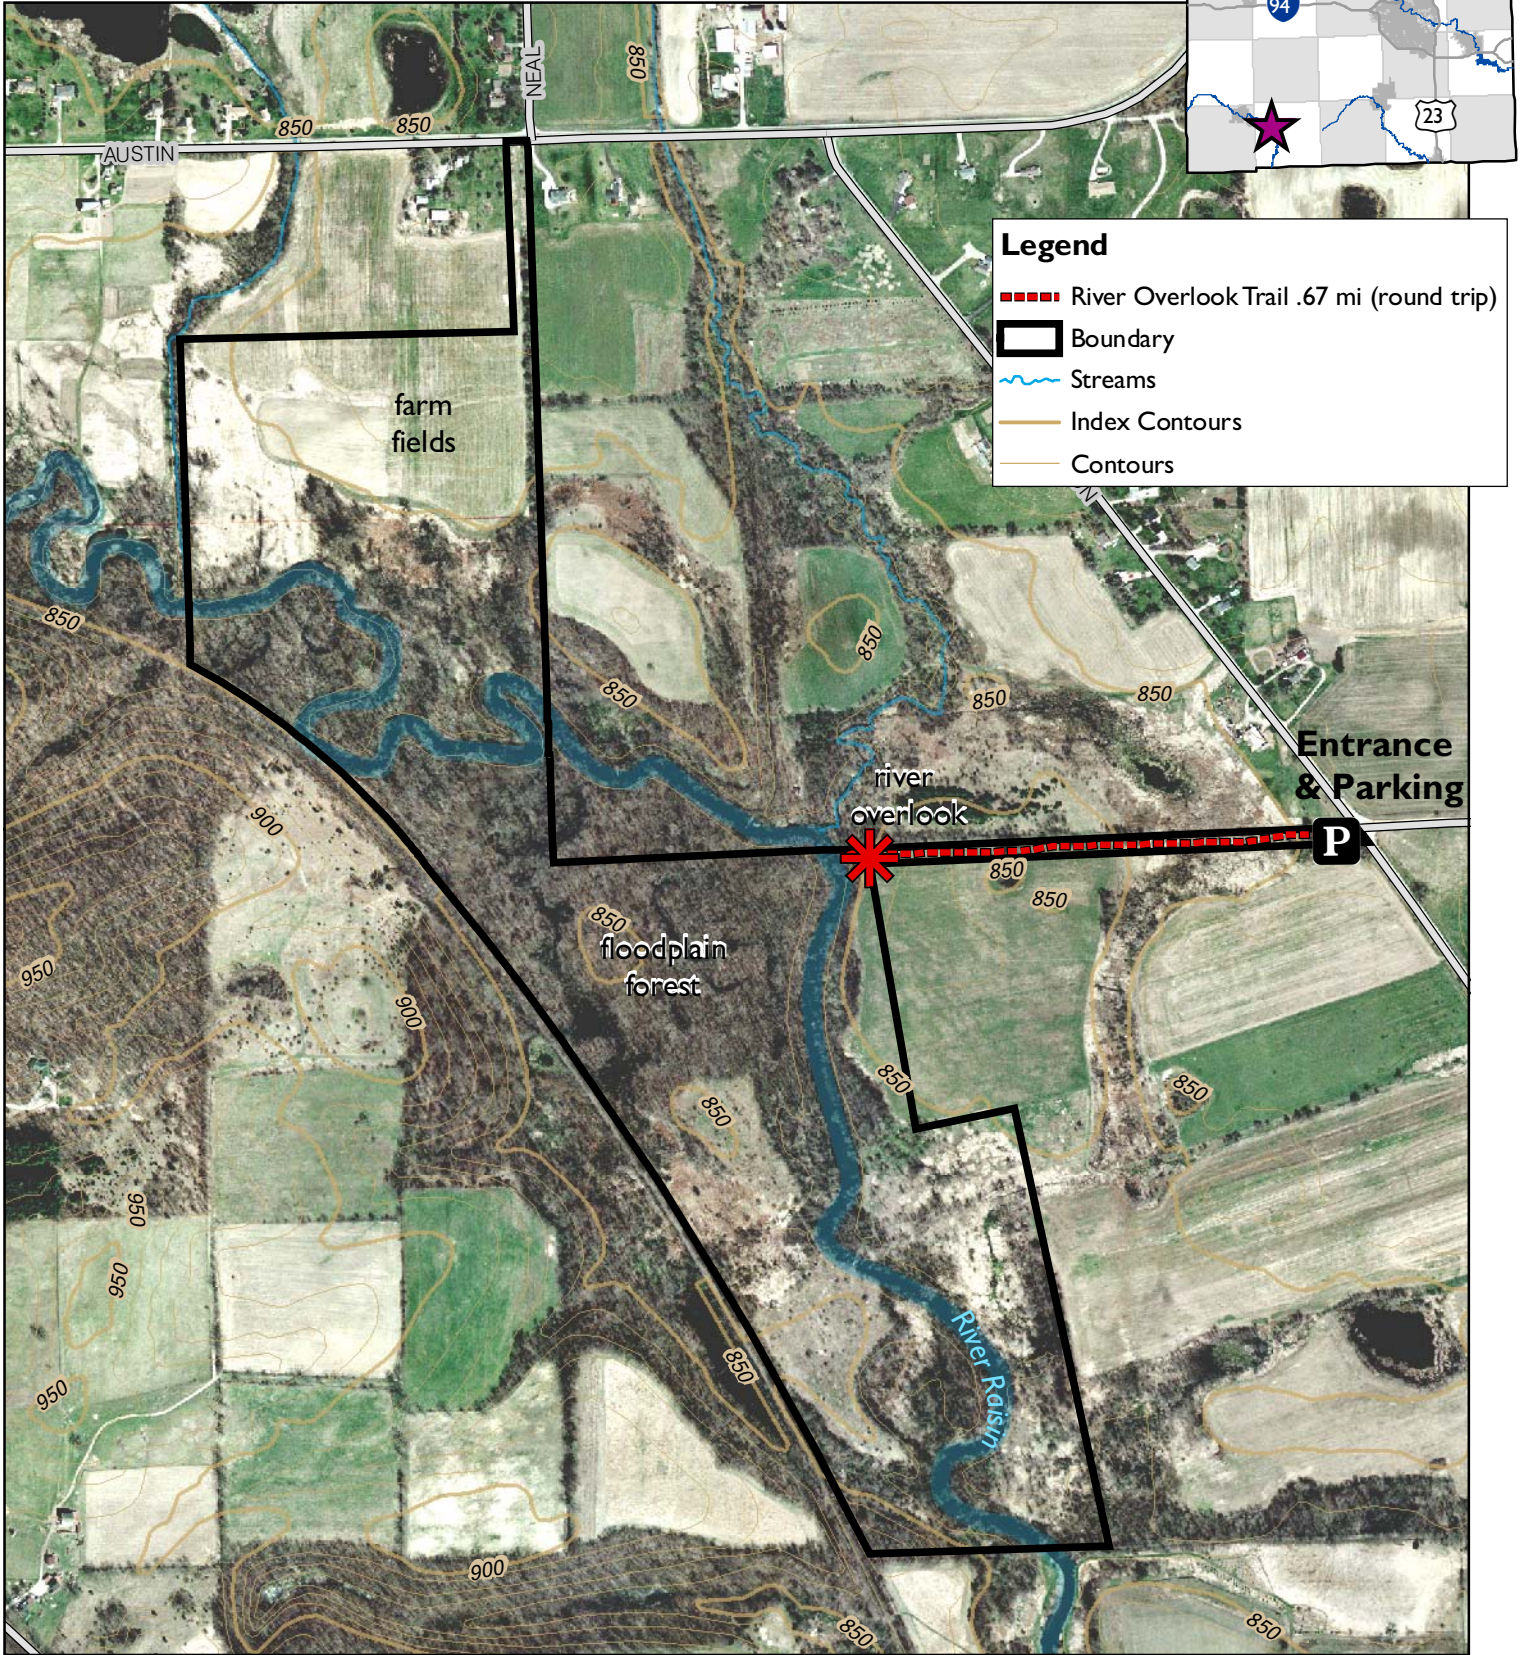

Ervin-Stucki Preserve Trail Map

126 acres

Washtenaw County
Locator Map

Legend

- River Overlook Trail .67 mi (round trip)
- ▭ Boundary
- ~ Streams
- Index Contours
- Contours

Washtenaw County
Natural Areas Preservation Program

(734) 971-6337
napp.ewashtenaw.org

Prepared by Washtenaw County Parks & Recreation Commission
August 6, 2010
USGS Topographic Contours (1:24,000)
Washtenaw County 2007 Aerial