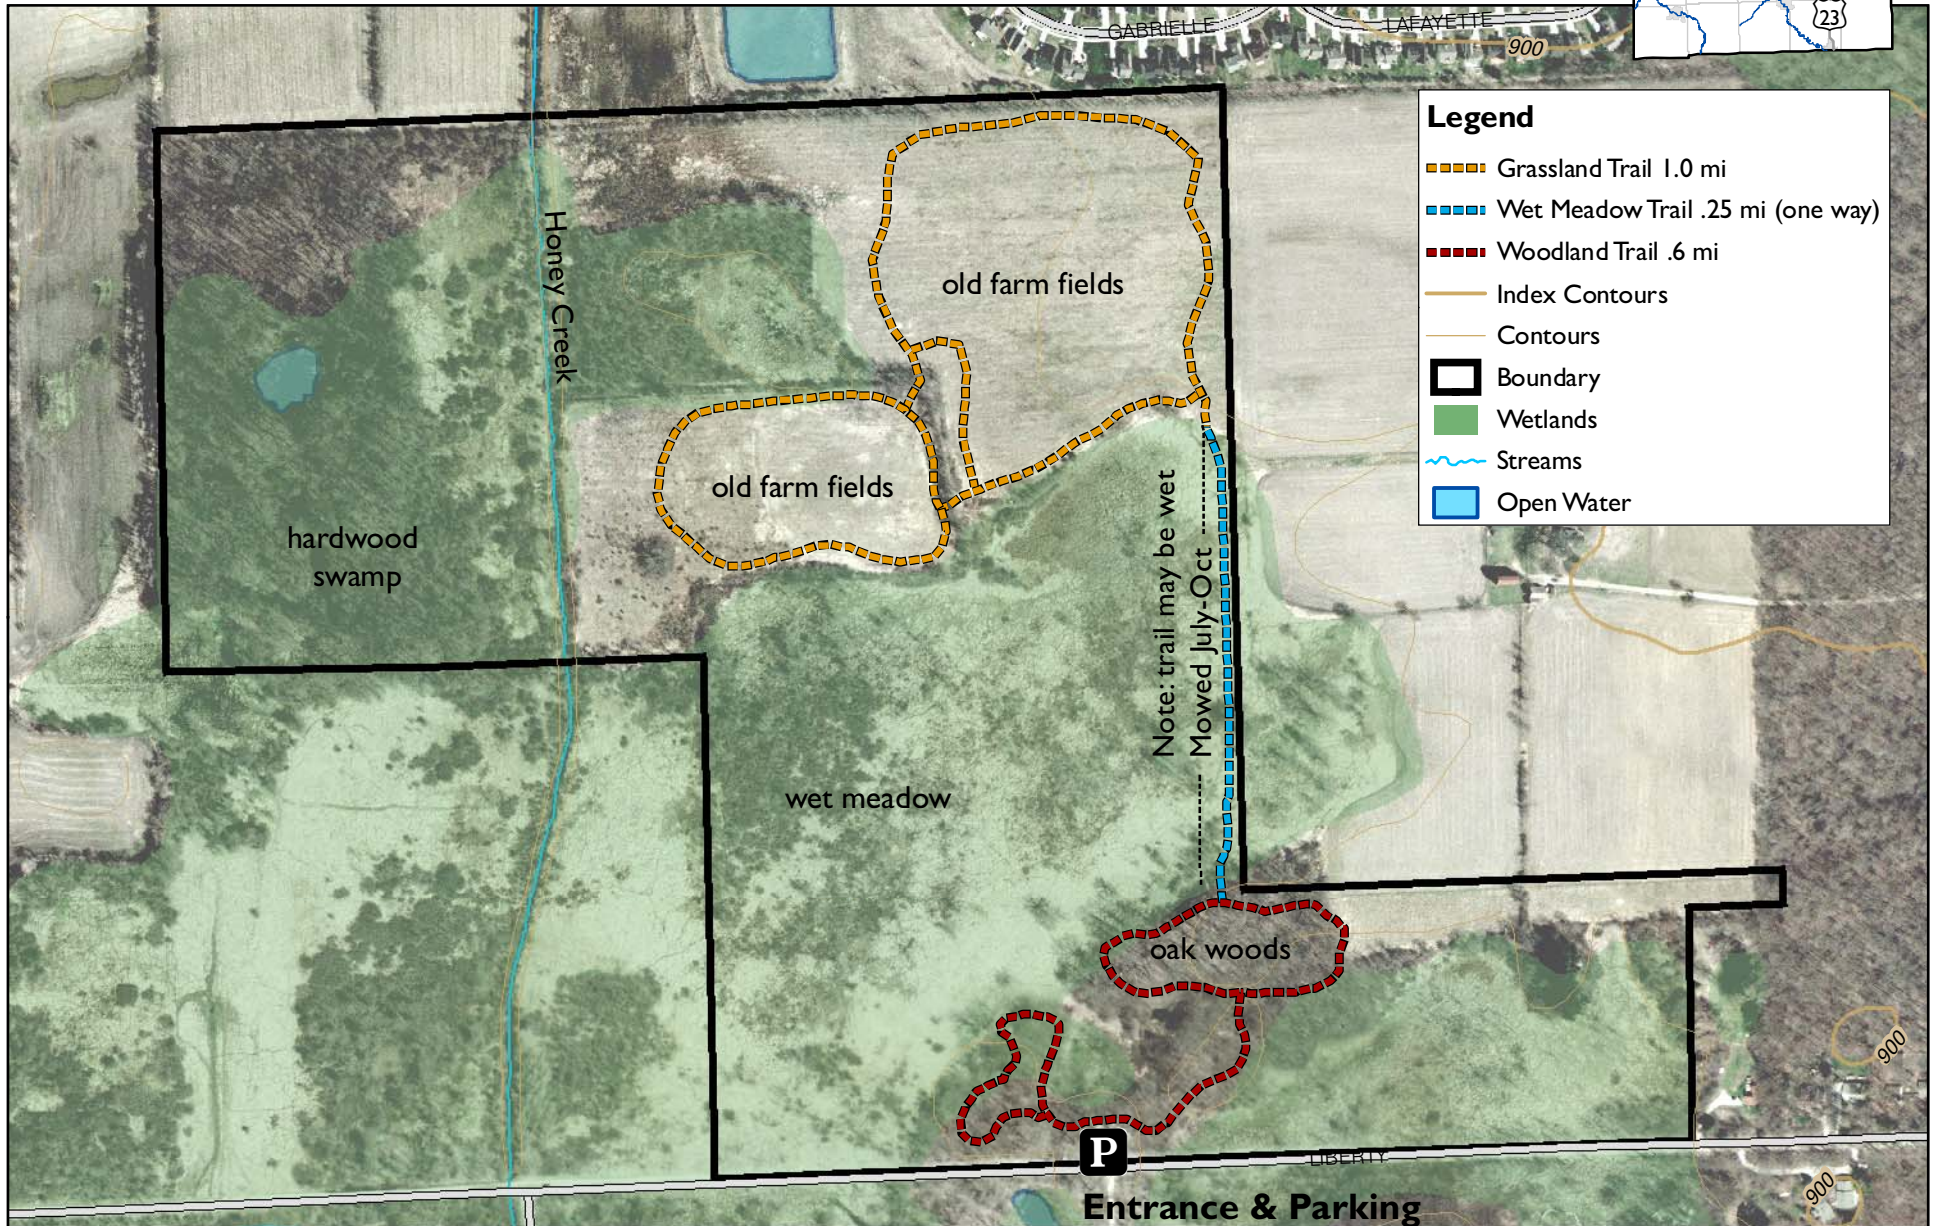

# DeVine Preserve Trail Map

137 acres

Washtenaw County  
Locator Map

**Legend**

- Grassland Trail 1.0 mi
- Wet Meadow Trail .25 mi (one way)
- Woodland Trail .6 mi
- Index Contours
- Contours
- Boundary
- Wetlands
- Streams
- Open Water