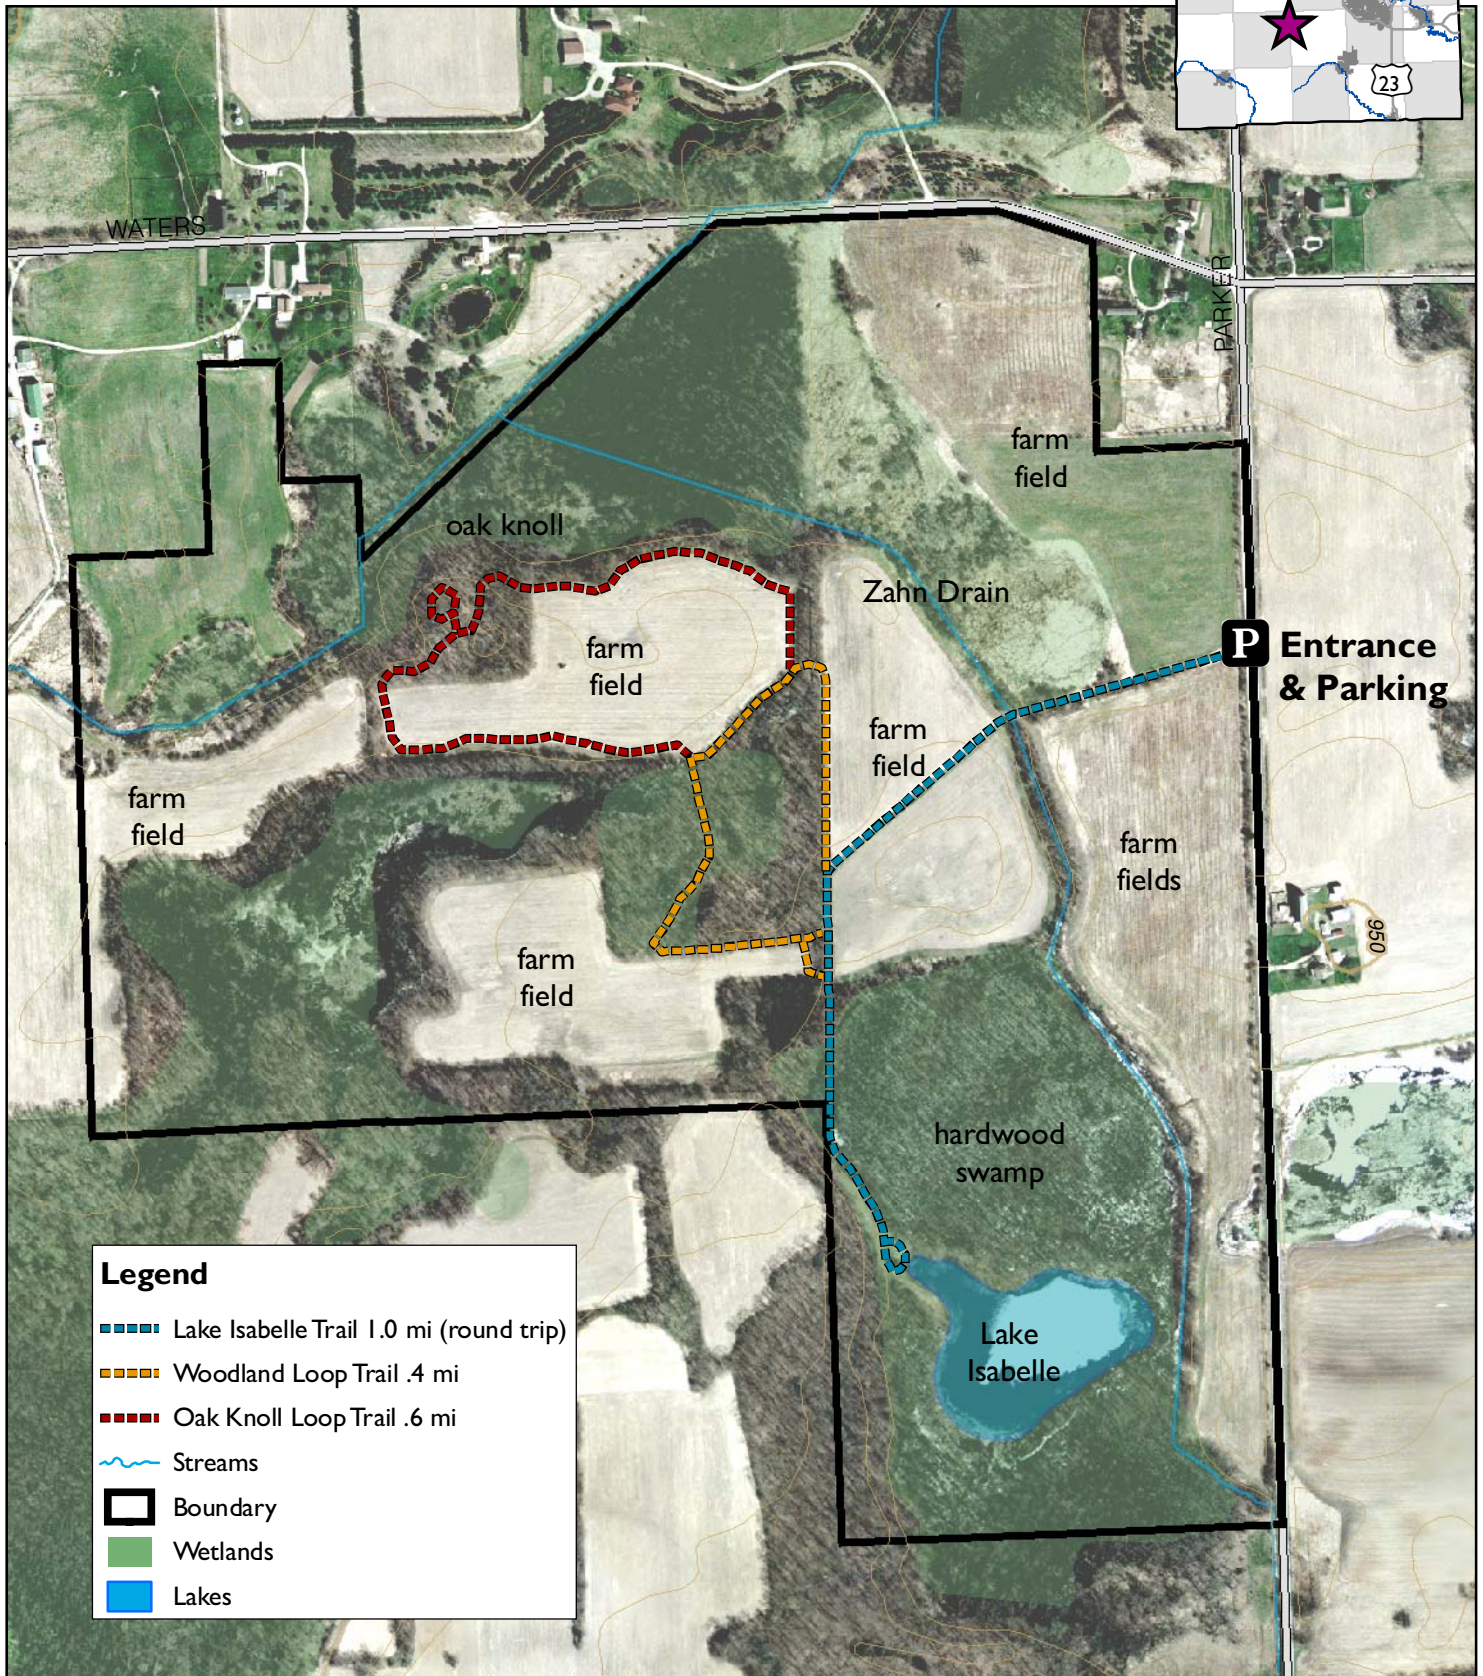

Brauer Preserve Trail Map

226 acres

Washtenaw County
Locator Map

Legend

- Lake Isabelle Trail 1.0 mi (round trip)
- Woodland Loop Trail .4 mi
- Oak Knoll Loop Trail .6 mi
- ~ Streams
- Boundary
- Wetlands
- Lakes

Washtenaw County
Natural Areas Preservation Program
(734) 971-6337
napp.ewashtenaw.org

Prepared by Washtenaw County Parks & Recreation Commission
August 6, 2010
USGS Topographic Contours (1:24,000)
Washtenaw County 2007 Aerial