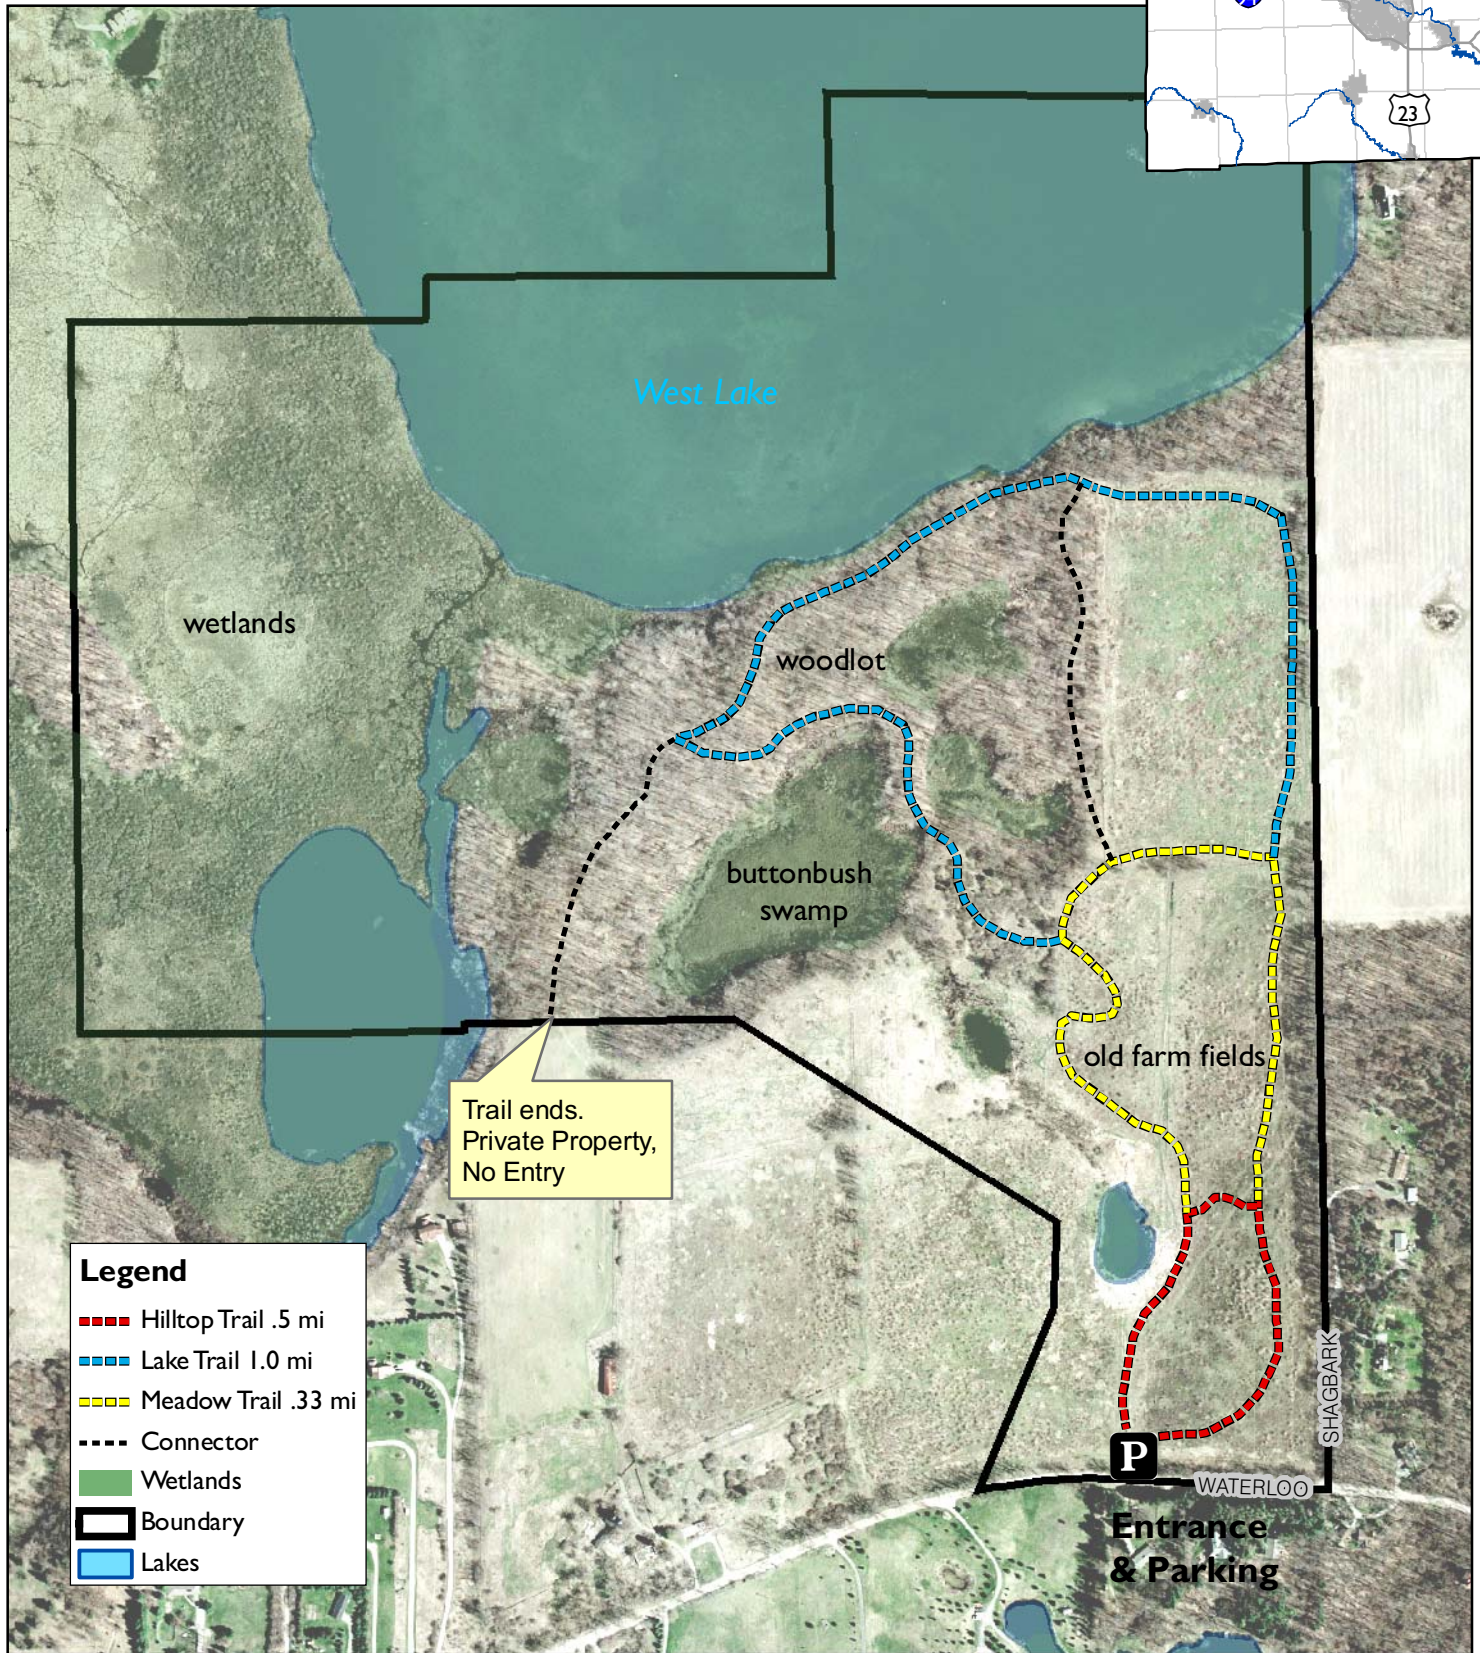

# West Lake Preserve

237 acres

Washtenaw County  
Locator Map

Washtenaw County  
Natural Areas Preservation Program  
(734) 971-6337  
napp.ewashtenaw.org

Prepared by Washtenaw County Parks & Recreation Commission  
August 6, 2010  
USGS Topographic Contours (1:24,000)  
Washtenaw County 2007 Aerial