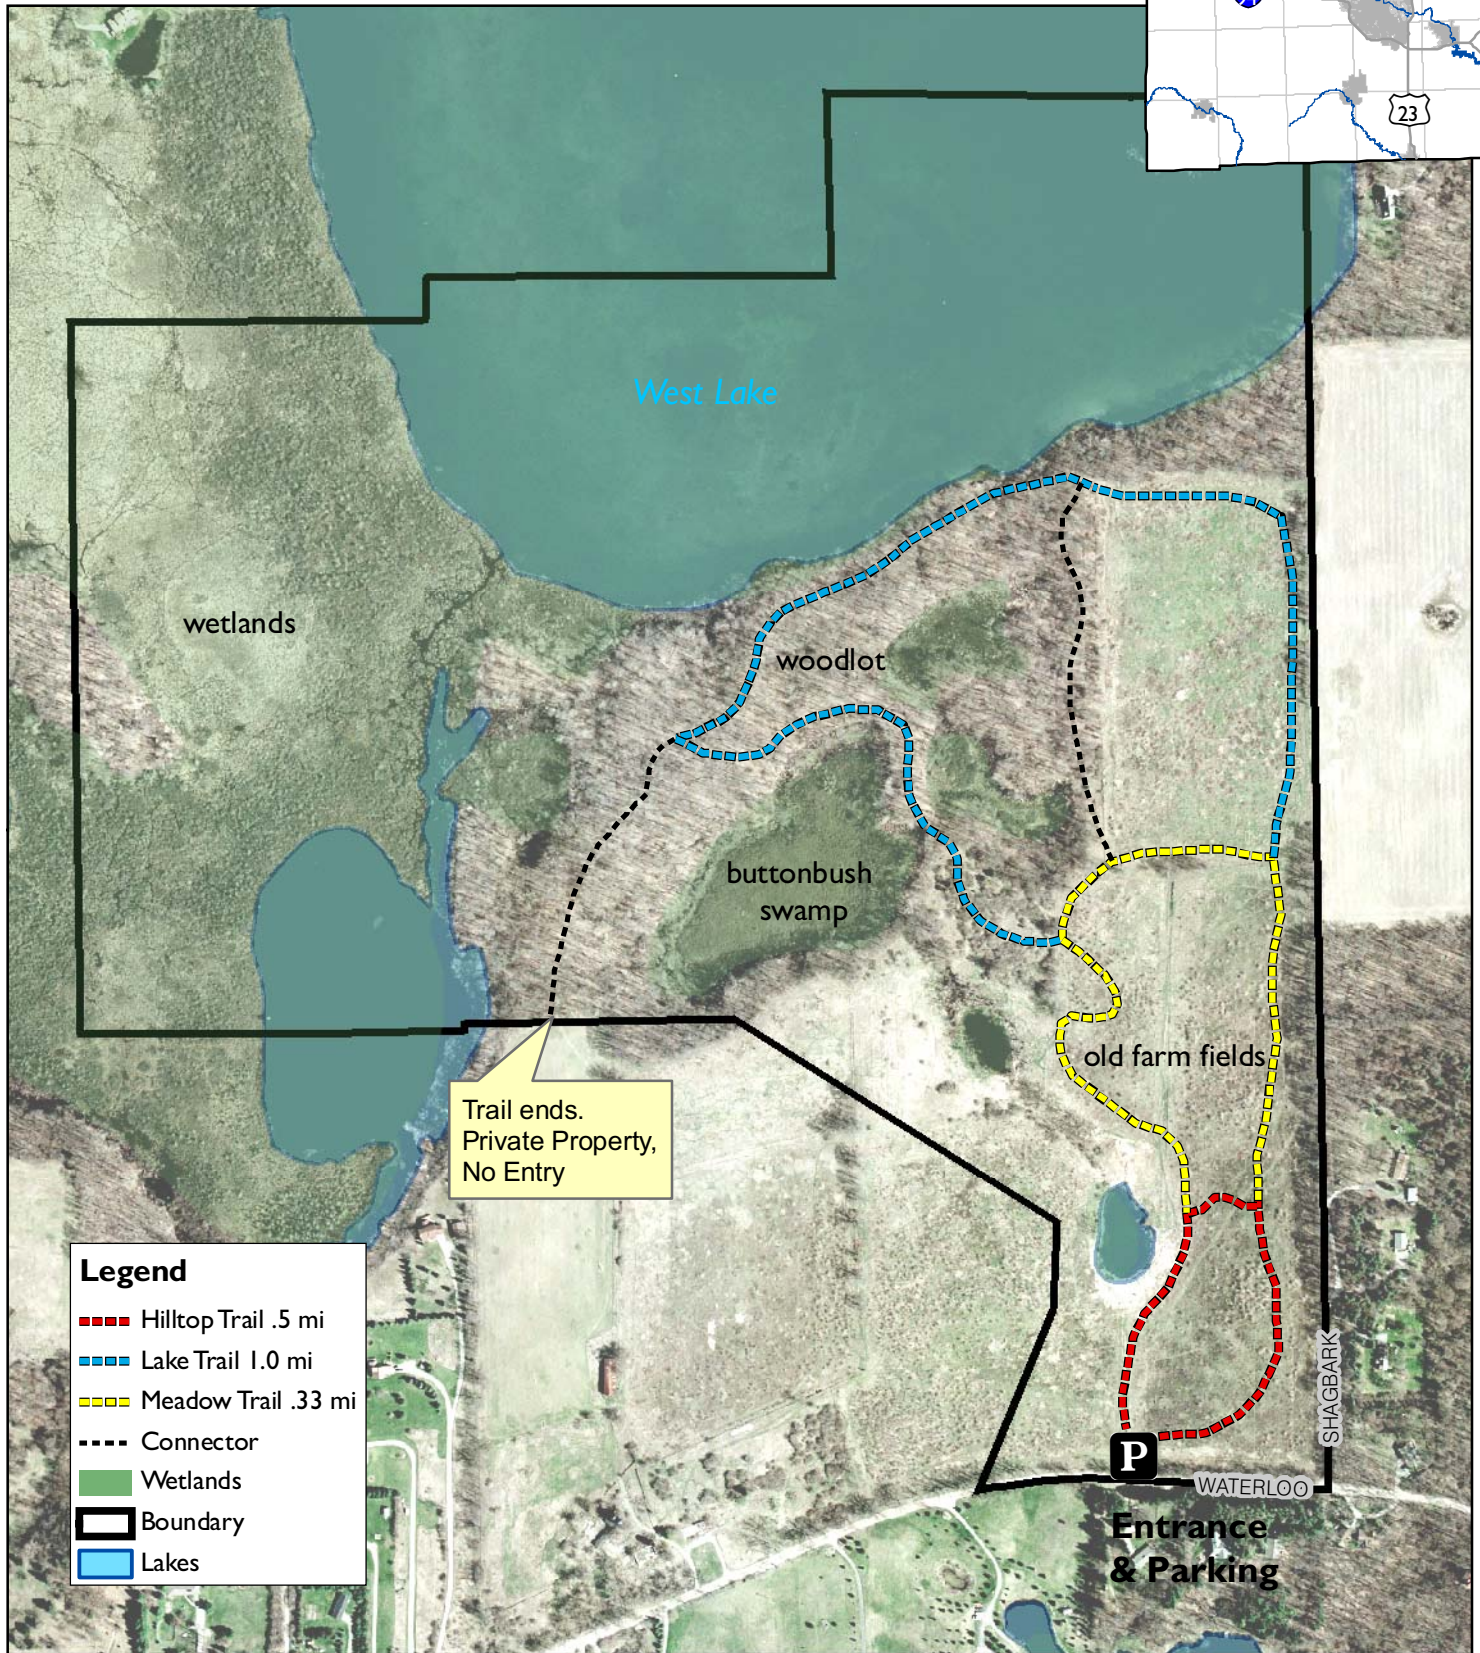

West Lake Preserve

237 acres

Washtenaw County
Locator Map

Legend

- Hilltop Trail .5 mi
- Lake Trail 1.0 mi
- Meadow Trail .33 mi
- Connector
- Wetlands
- Boundary
- Lakes

Washtenaw County
Natural Areas Preservation Program
(734) 971-6337
napp.ewashtenaw.org

Prepared by Washtenaw County Parks & Recreation Commission
August 6, 2010
USGS Topographic Contours (1:24,000)
Washtenaw County 2007 Aerial