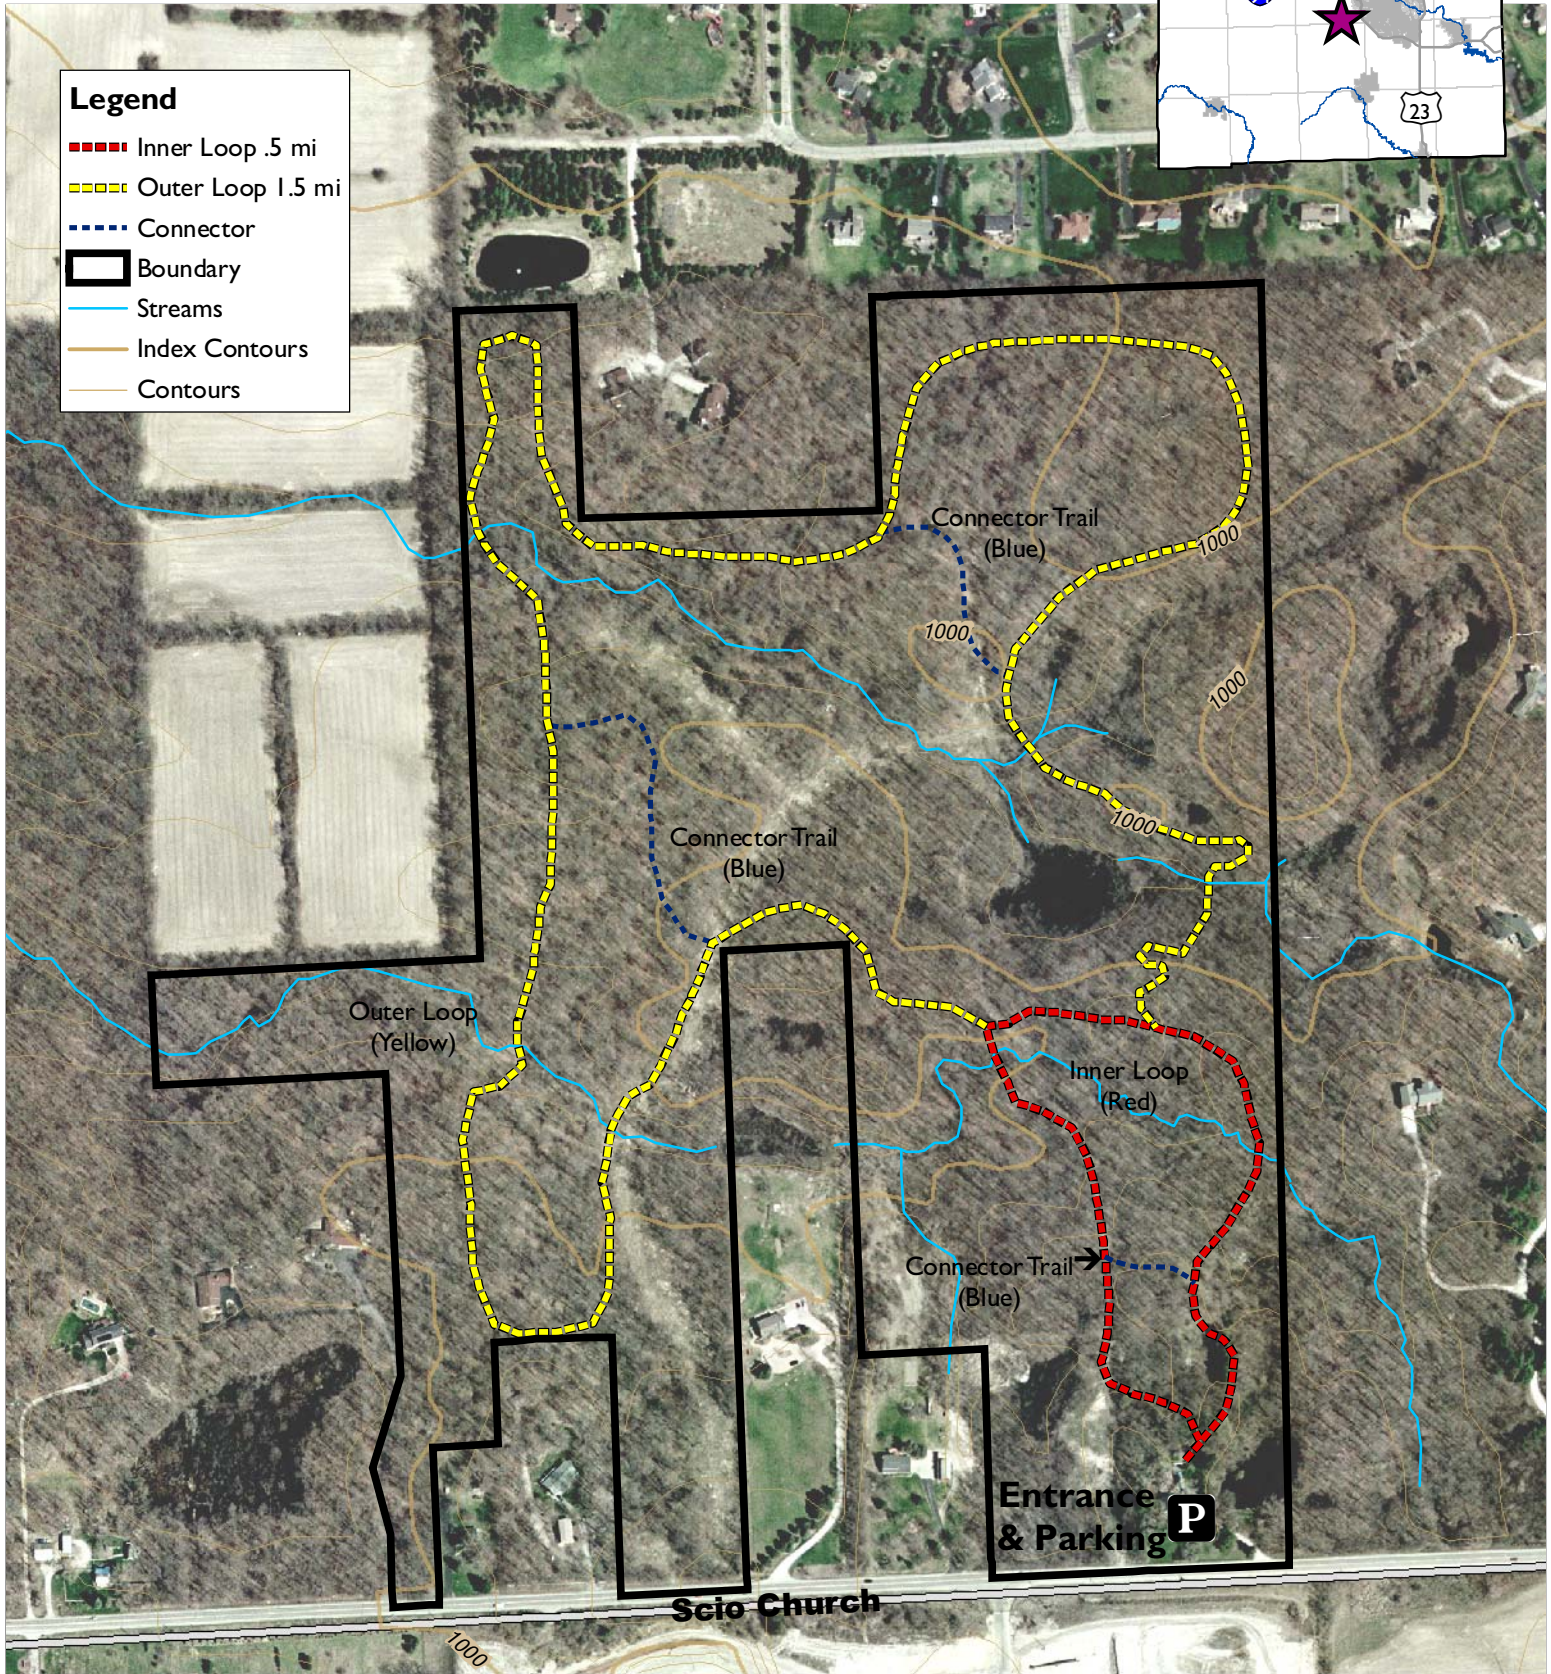

Scio Woods Preserve

91 acres

Washtenaw County
Locator Map

Washtenaw County
Natural Areas Preservation Program

(734) 971-6337
napp.ewashtenaw.org

Prepared by Washtenaw County Parks & Recreation Commission
August 6, 2010
USGS Topographic Contours (1:24,000)
Washtenaw County 2007 Aerial