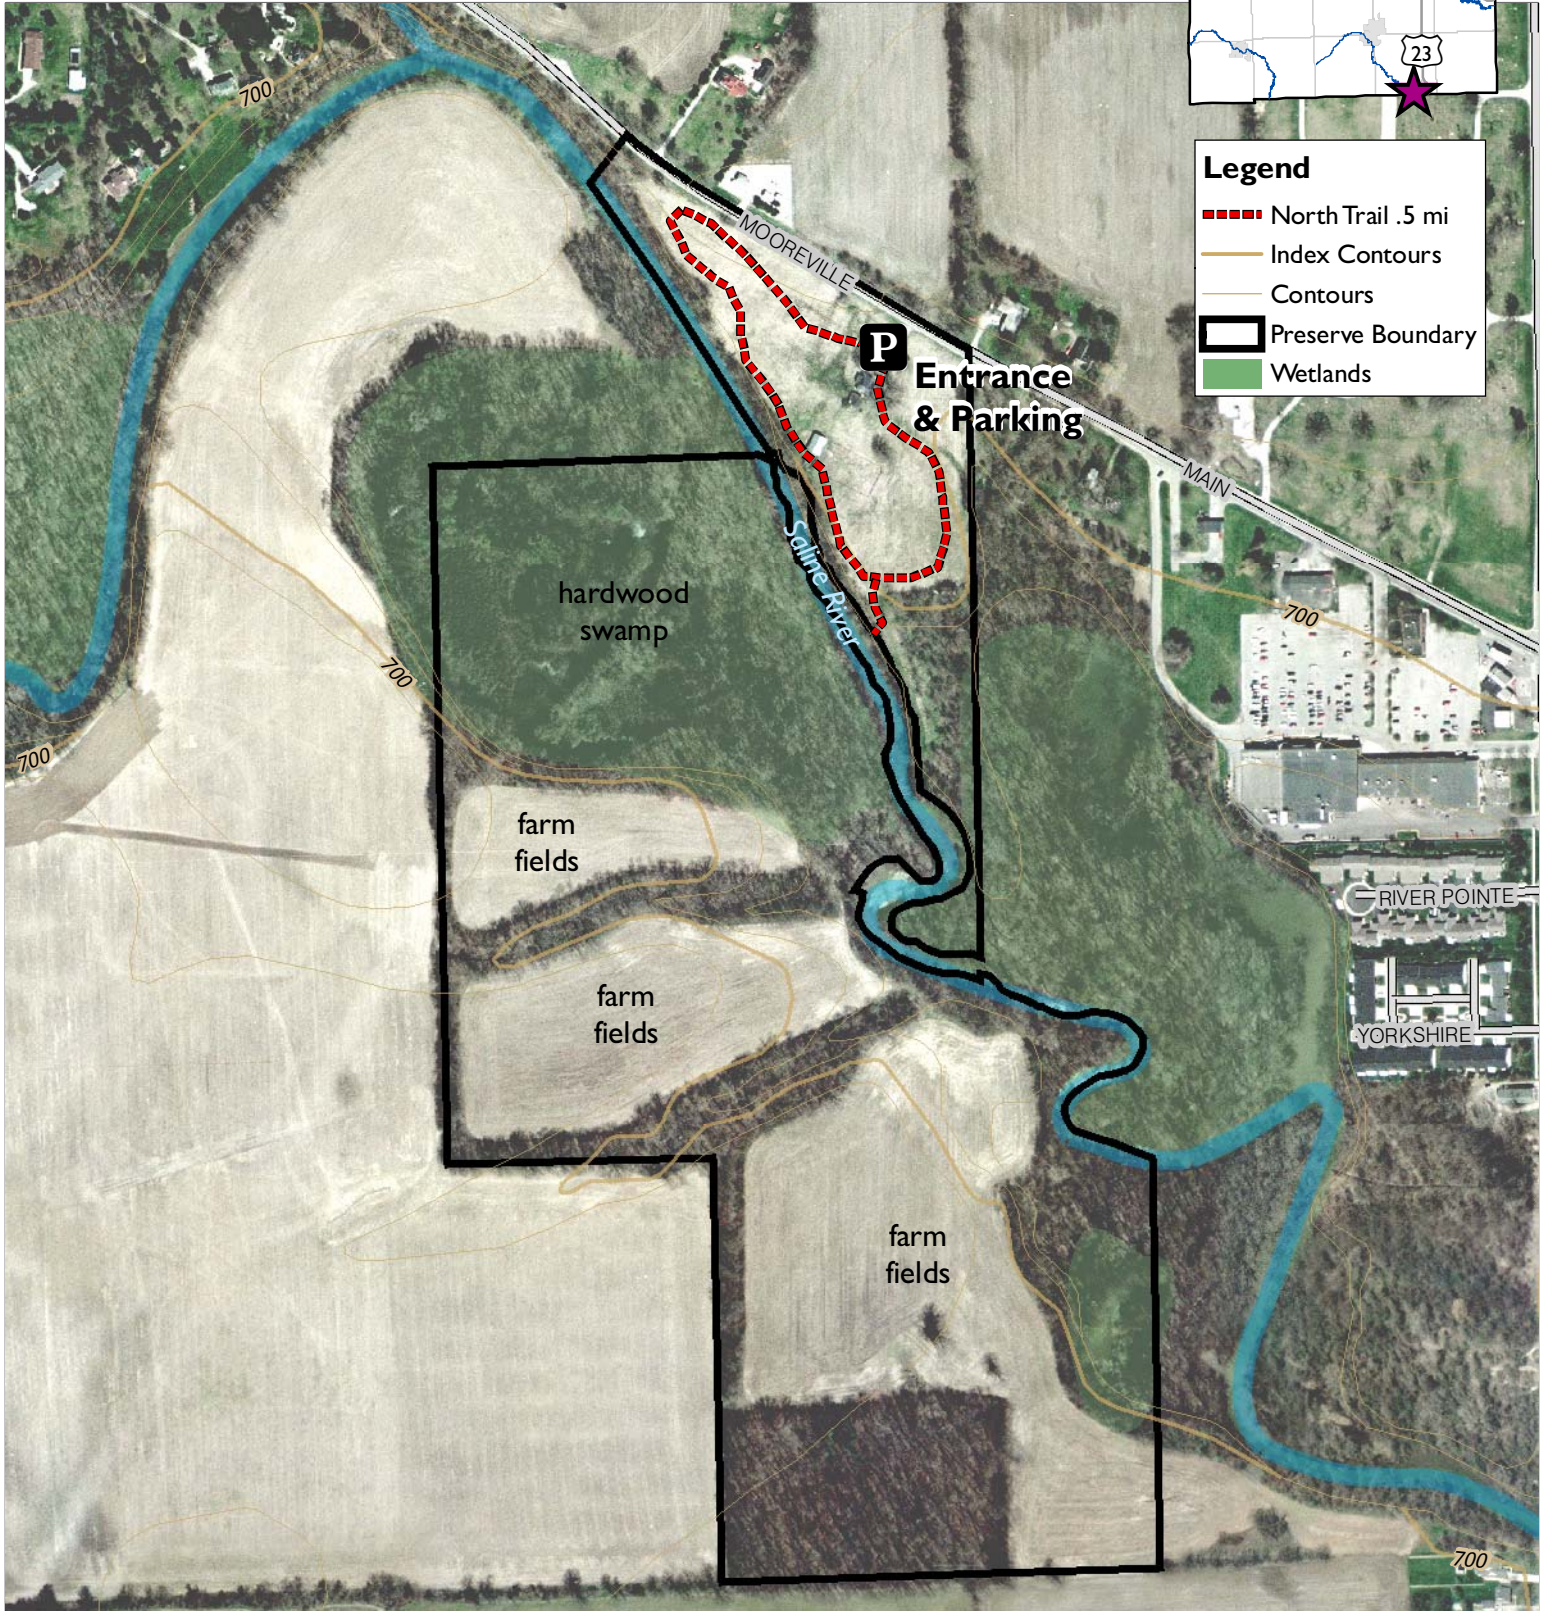

Draper-Houston Meadows Preserve Trail Map

80 acres

Washtenaw County
Locator Map

Washtenaw County
Natural Areas Preservation Program
(734) 971-6337
napp.ewashtenaw.org

Prepared by Washtenaw County Parks & Recreation Commission
August 6, 2010
USGS Topographic Contours (1:24,000)
Washtenaw County 2007 Aerial