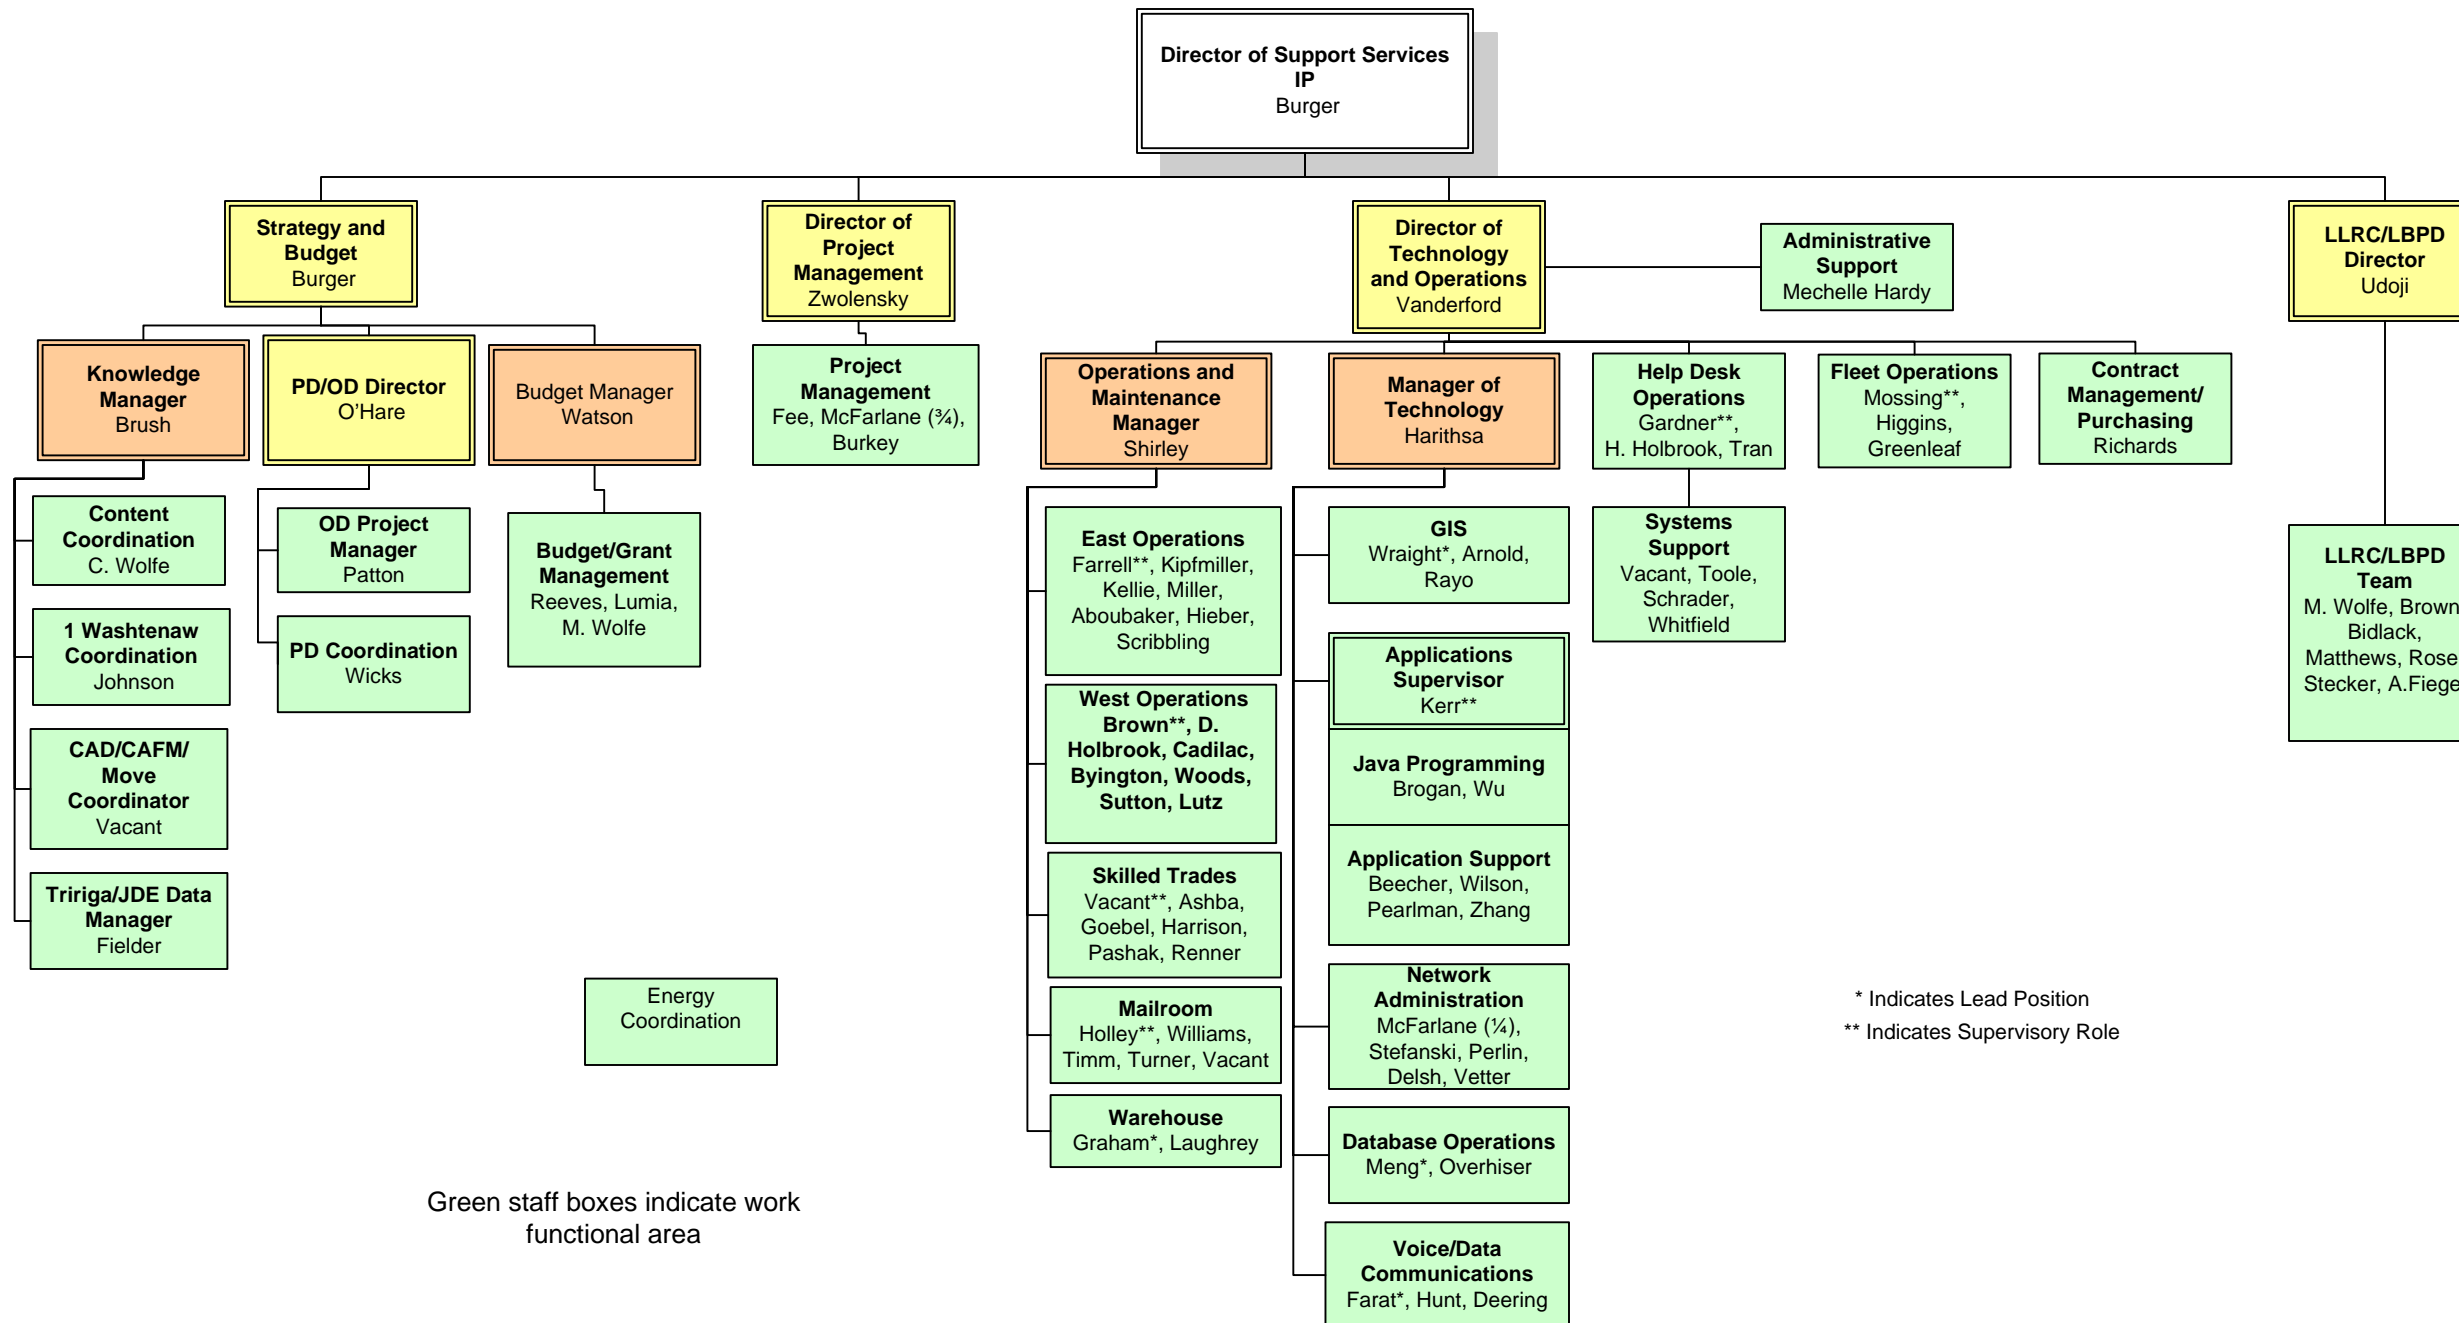

Support Services Infrastructure and Planning

Green staff boxes indicate work functional area

* Indicates Lead Position
** Indicates Supervisory Role