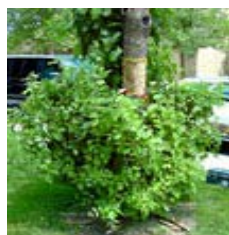

Sucker Growth