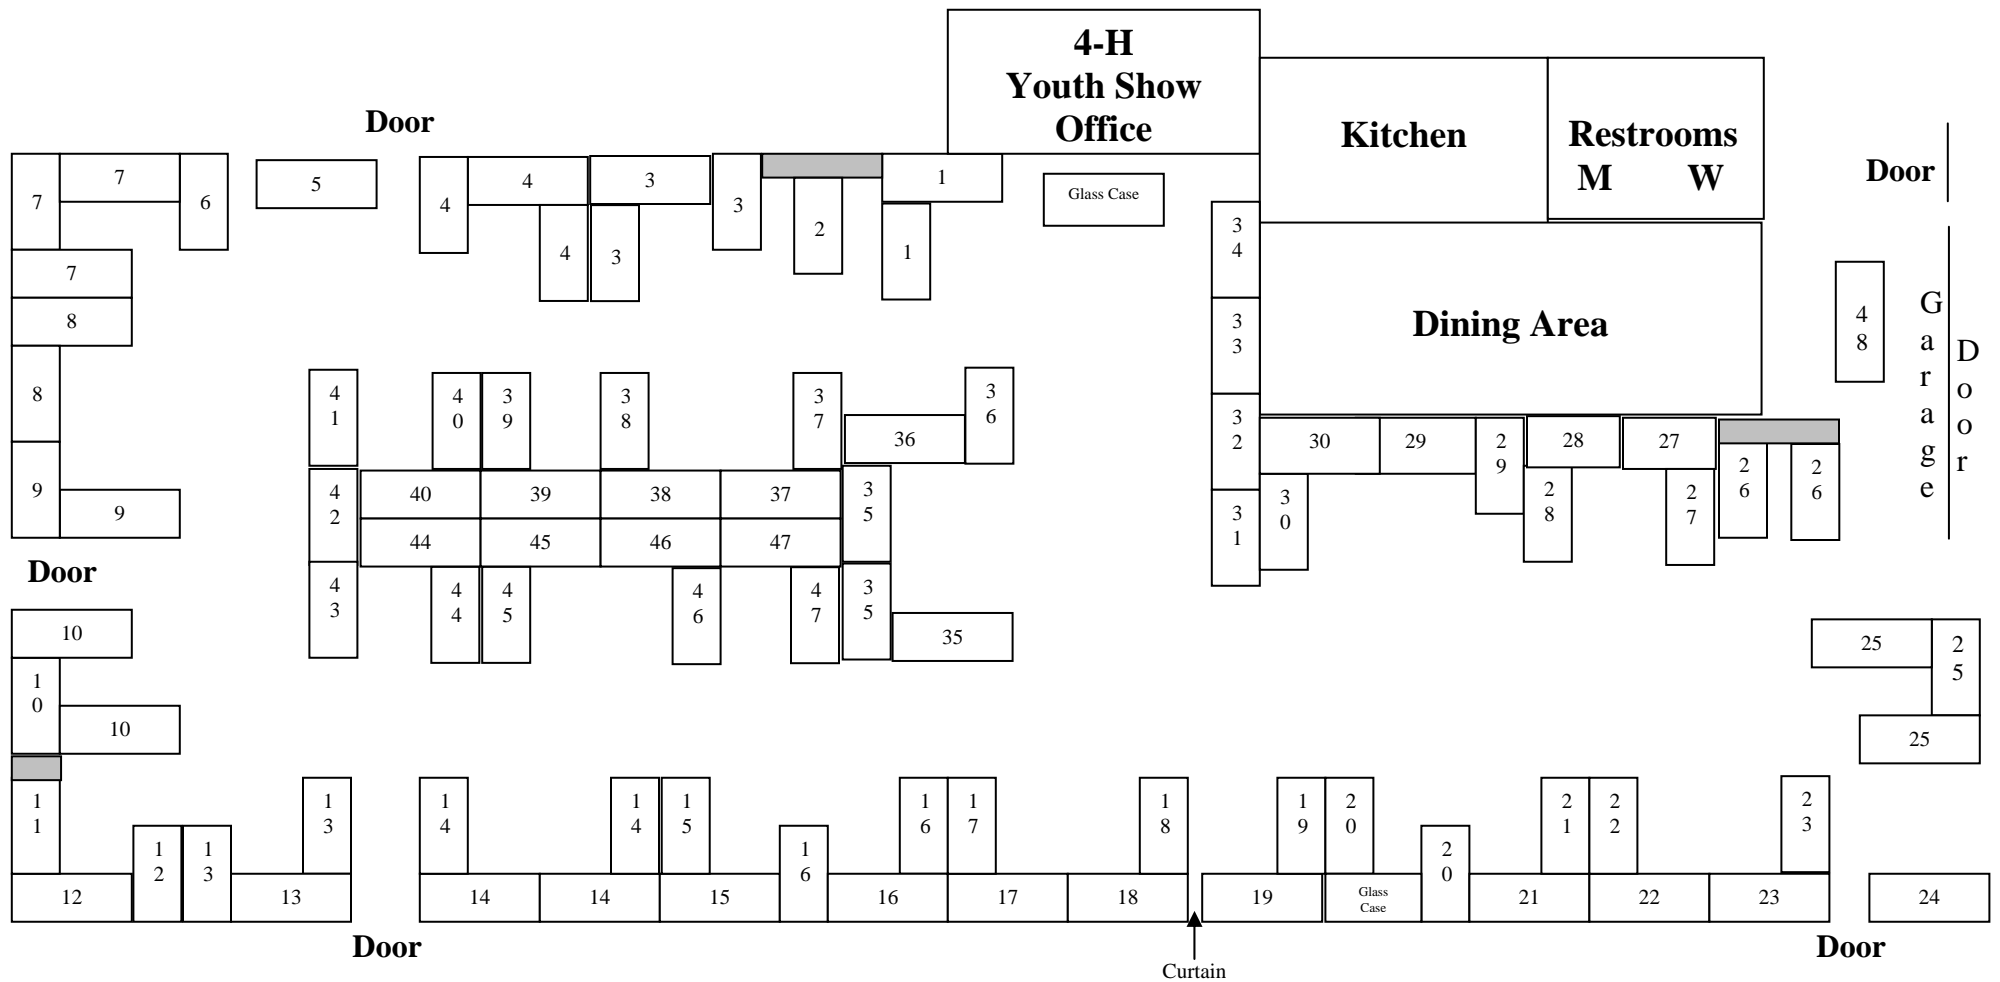

2008 Youth Show Block Building Setup

**2008 Youth Show Block Building Club Booth Displays
JULY 1, 2008**

ALPHABETICAL CLUB LIST		NUMERICAL LIST BY AREA	
40	A2 4-H Club	1	All Saints 4-H Club
12	4-H Highlights	1	Basic Equestrians
45&46	All Around 4-H Club	1	Independent projects
1	All Saints 4-H Club	1	Ribbon Raiders
4	Ann Arbor Llama Lovers	2	Renegades
1	Basic Equestrians	3	Voyagers
11	Blue Ribbon Livestock	4	Ann Arbor Llama Lovers
6	Bridlespur	4	Silver Leaves
8	Brookville Horse Whisperers	5	Kibbles & Bitz
19	Busy Belles and Boys	6	Bridlespur
10	Carousel Riders	7	Townline Workers
47	Cavy Crew	8	Brookville Horse Whisperers
9	Cedar Ridge	9	Cedar Ridge
26	Challengers	10	Carousel Riders
20	Cloverleaf Lane	11	Blue Ribbon Livestock
35	Country Expressions	12	4-H Highlights
41	Country Sunrise	13	TLC
23	Double L Llama	14	Saline 4-H Farmers
31	Exploding Stars, The	15	Stars & Stripes
34	Flying Equestrians	16	Invincible Equestrians
44	Free to Learn, The	17	Rogers Corners Herdsmen
18	Happy Acres	18	Happy Acres
1	Independent projects	19	Busy Belles and Boys
16	Invincible Equestrians	20	Cloverleaf Lane
5	Kibbles & Bitz	21	On Target
39	Kickin' Up Your Heels	22	Nature's Wonders
29&30	Little Britches	23	Double L Llama
42	Milan Livestock Club	24	Superior Explorers
36	Moonlight Riders	25	Nature's Friends
25	Nature's Friends	26	Challengers
22	Nature's Wonders	27&28	Paint Creek
21	On Target	29&30	Little Britches
27&28	Paint Creek	31	Exploding Stars, The
2	Renegades	32	Saddle Up Kids
1	Ribbon Raiders	33	Vet Science
37&38	Riske Riders	34	Flying Equestrians
17	Rogers Corners Herdsmen	35	Country Expressions
32	Saddle Up Kids	36	Moonlight Riders
14	Saline 4-H Farmers	37&38	Riske Riders
4	Silver Leaves	39	Kickin' Up Your Heels
15	Stars & Stripes	40	A2 4-H Club
24	Superior Explorers	41	Country Sunrise
13	TLC	42	Milan Livestock Club
7	Townline Workers	43	Yellow Jackets
33	Vet Science	44	Free to Learn, The
3	Voyagers	45&46	All Around 4-H Club
43	Yellow Jackets	47	Cavy Crew
48	4-H Information Table	48	4-H Information Table