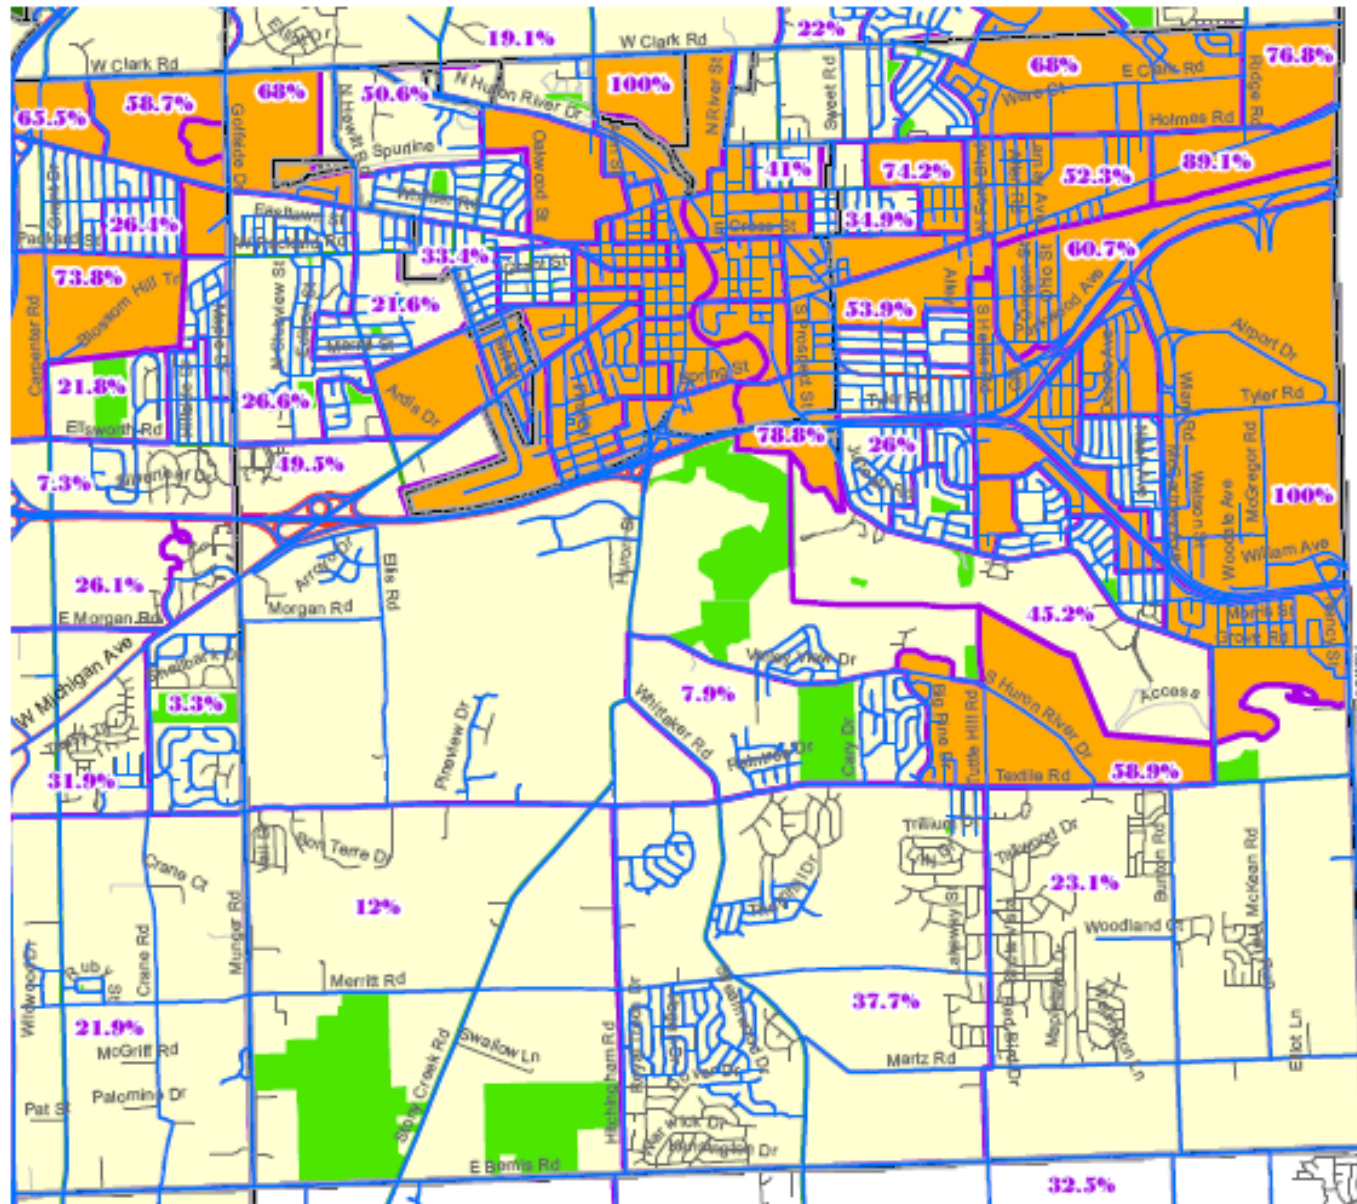

*Ypsilanti Township  
Low-Mod Census Tracts  
for HOME, CDBG & ADDI funds*

**Legend**

- Sidewalks
- Block Groups
- % LMI Households
  - 0-50%
  - >51%
- Roads
  - <all other values>
  - Interstate Freeway
  - US Highway
  - State Route
  - Primary Paved
  - Primary Gravel
  - Local Paved
  - Local Gravel
  - Subdivision
- Parks and Preserves
  - Game Area
  - Park
  - Preserve
  - Recreation Area
- Urban County Jurisdictions

Map prepared by Washtenaw County GIS  
January 2009