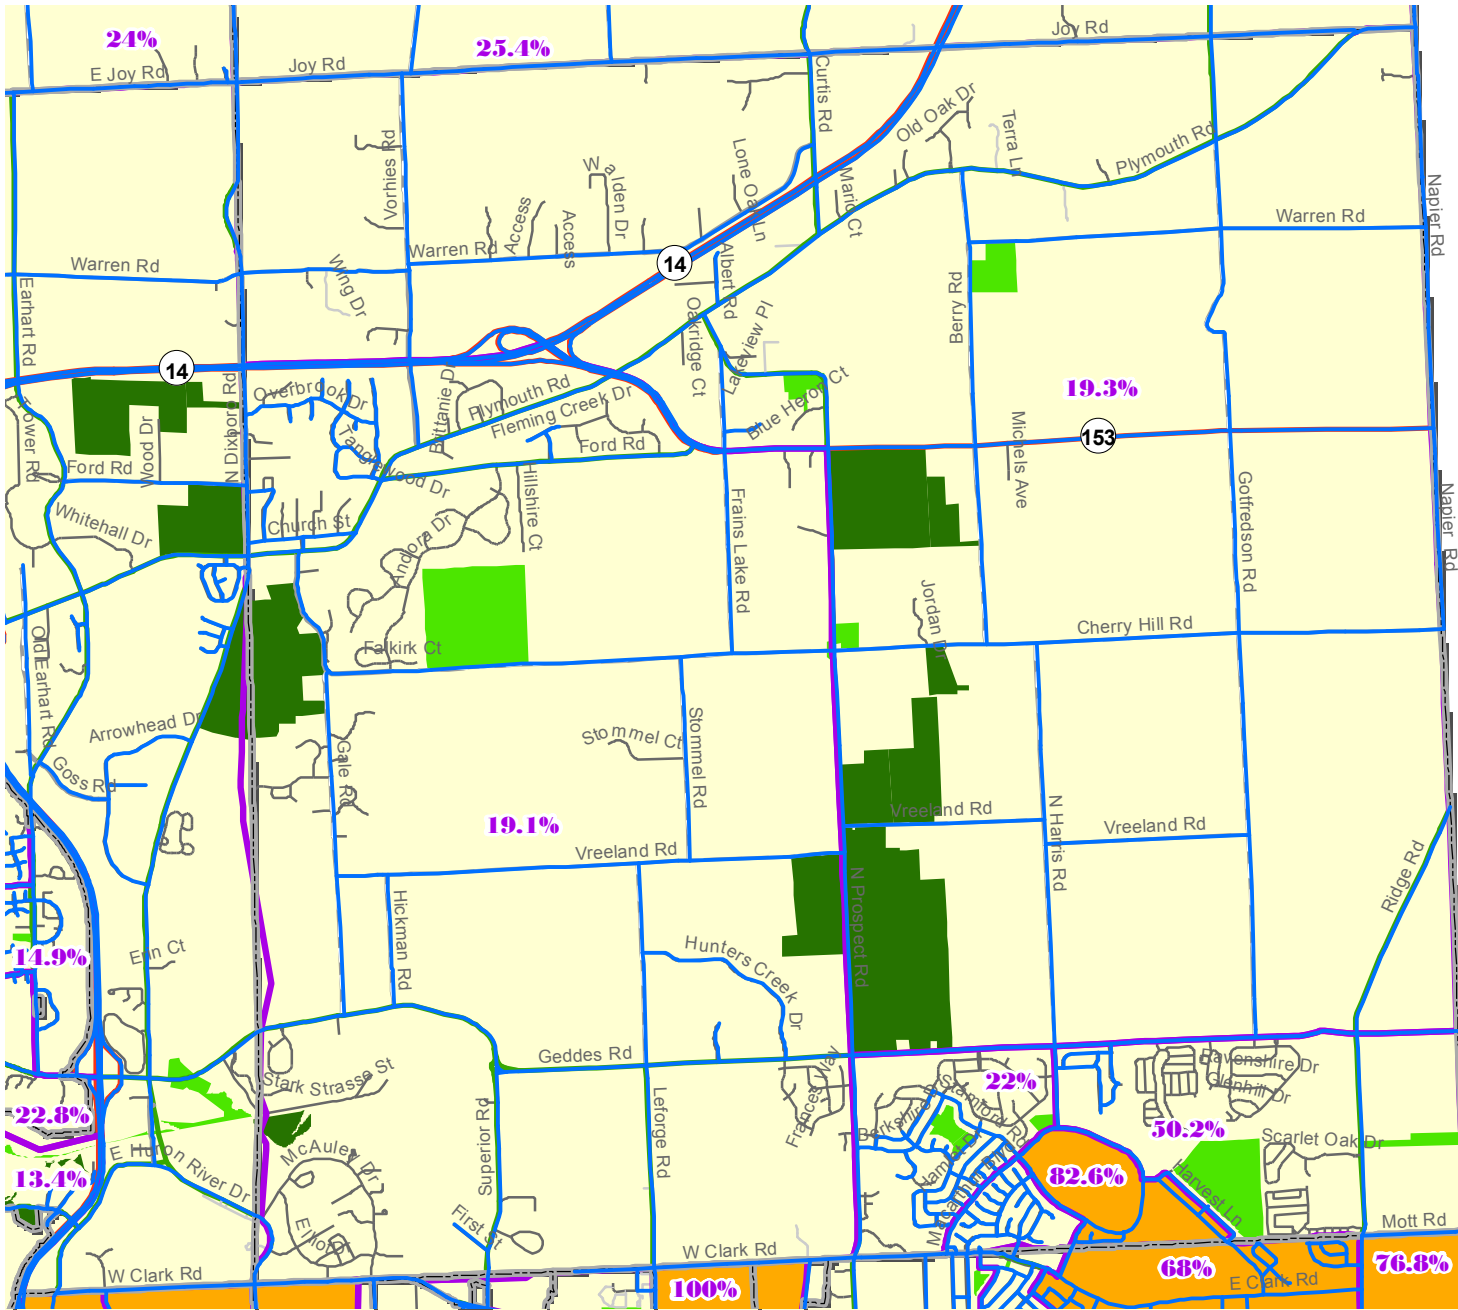

Superior Township Low-Mod Census Tracts for HOME, CDBG & ADDI funds

Legend

- Sidewalks
- Block Groups**
- % LMI Households**
- 0-50%
- >51%
- Roads**
- <all other values>
- Interstate Freeway
- US Highway
- State Route
- Primary Paved
- Primary Gravel
- Local Paved
- Local Gravel
- Subdivision
- Parks and Preserves**
- Game Area
- Park
- Preserve
- Recreation Area
- Urban County Jurisdictions

Map prepared by Washtenaw County GIS
January 2009