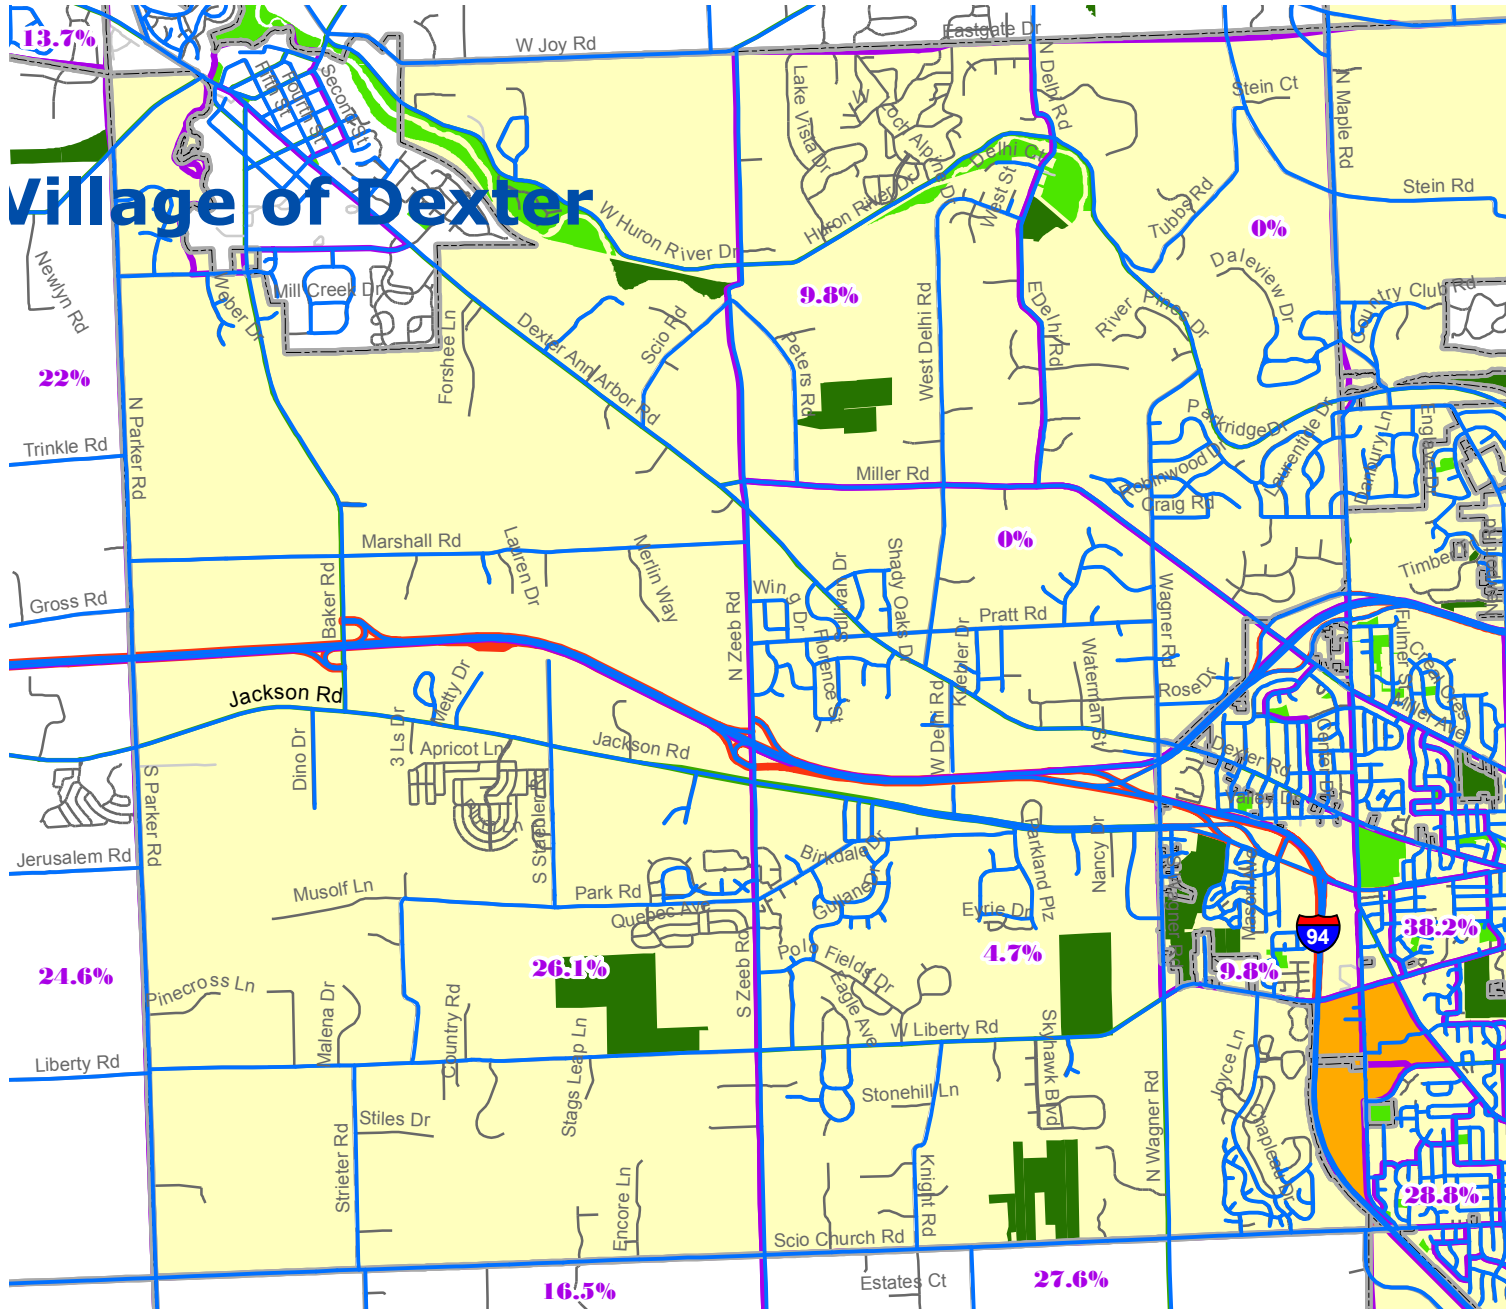

Scio Township
 Low-Mod Census Tracts
 for HOME, CDBG & ADDI funds

Legend

- Sidewalks
- Block Groups**
- % LMI Households**
 - 0-50%
 - >51%
- Roads**
 - <all other values>
 - Interstate Freeway
 - US Highway
 - State Route
 - Primary Paved
 - Primary Gravel
 - Local Paved
 - Local Gravel
 - Subdivision
- Parks and Preserves**
 - Game Area
 - Park
 - Preserve
 - Recreation Area
 - Urban County Jurisdictions

Map prepared by Washtenaw County GIS
 January 2009