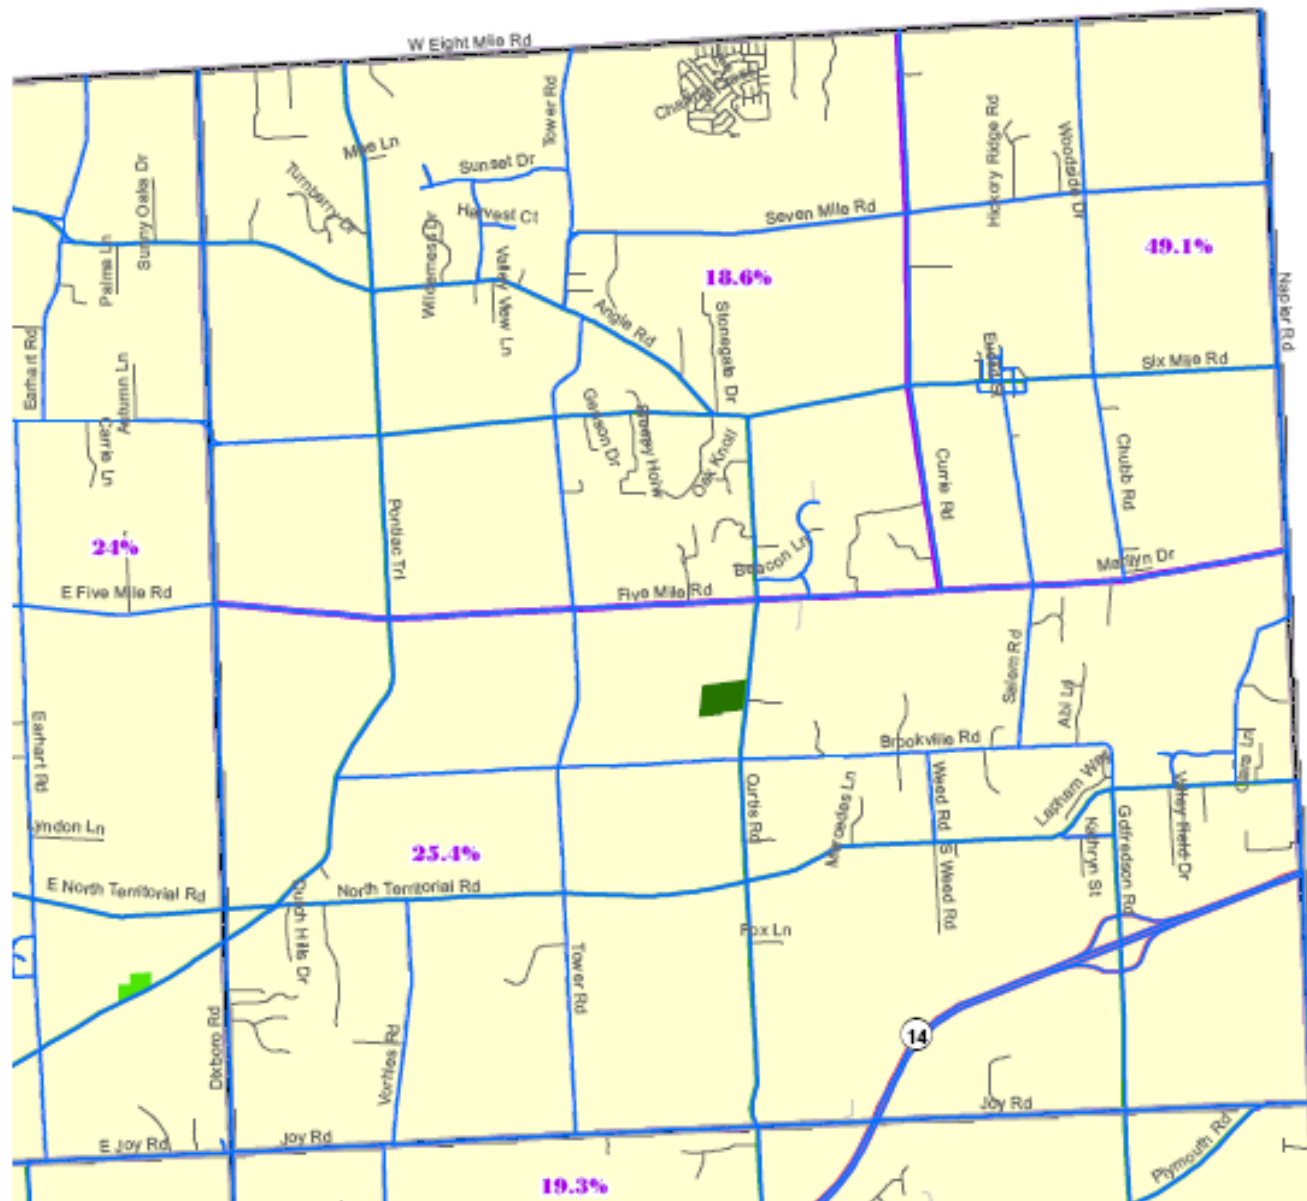

Salem Township
 Low-Mod Census Tracts
 for HOME, CDBG & ADDI funds

Legend

- Sidewalks
- Block Groups**
- % LMI Households**
- 0-50%
- >51%
- Roads**
- <all other values>
- Interstate Freeway
- US Highway
- State Route
- Primary Paved
- Primary Gravel
- Local Paved
- Local Gravel
- Subdivision
- Parks and Preserves**
- Game Area
- Park
- Preserve
- Recreation Area
- Urban County Jurisdictions

0 2,875 5,750 Feet

Map prepared by Washtenaw County GIS
 January 2009