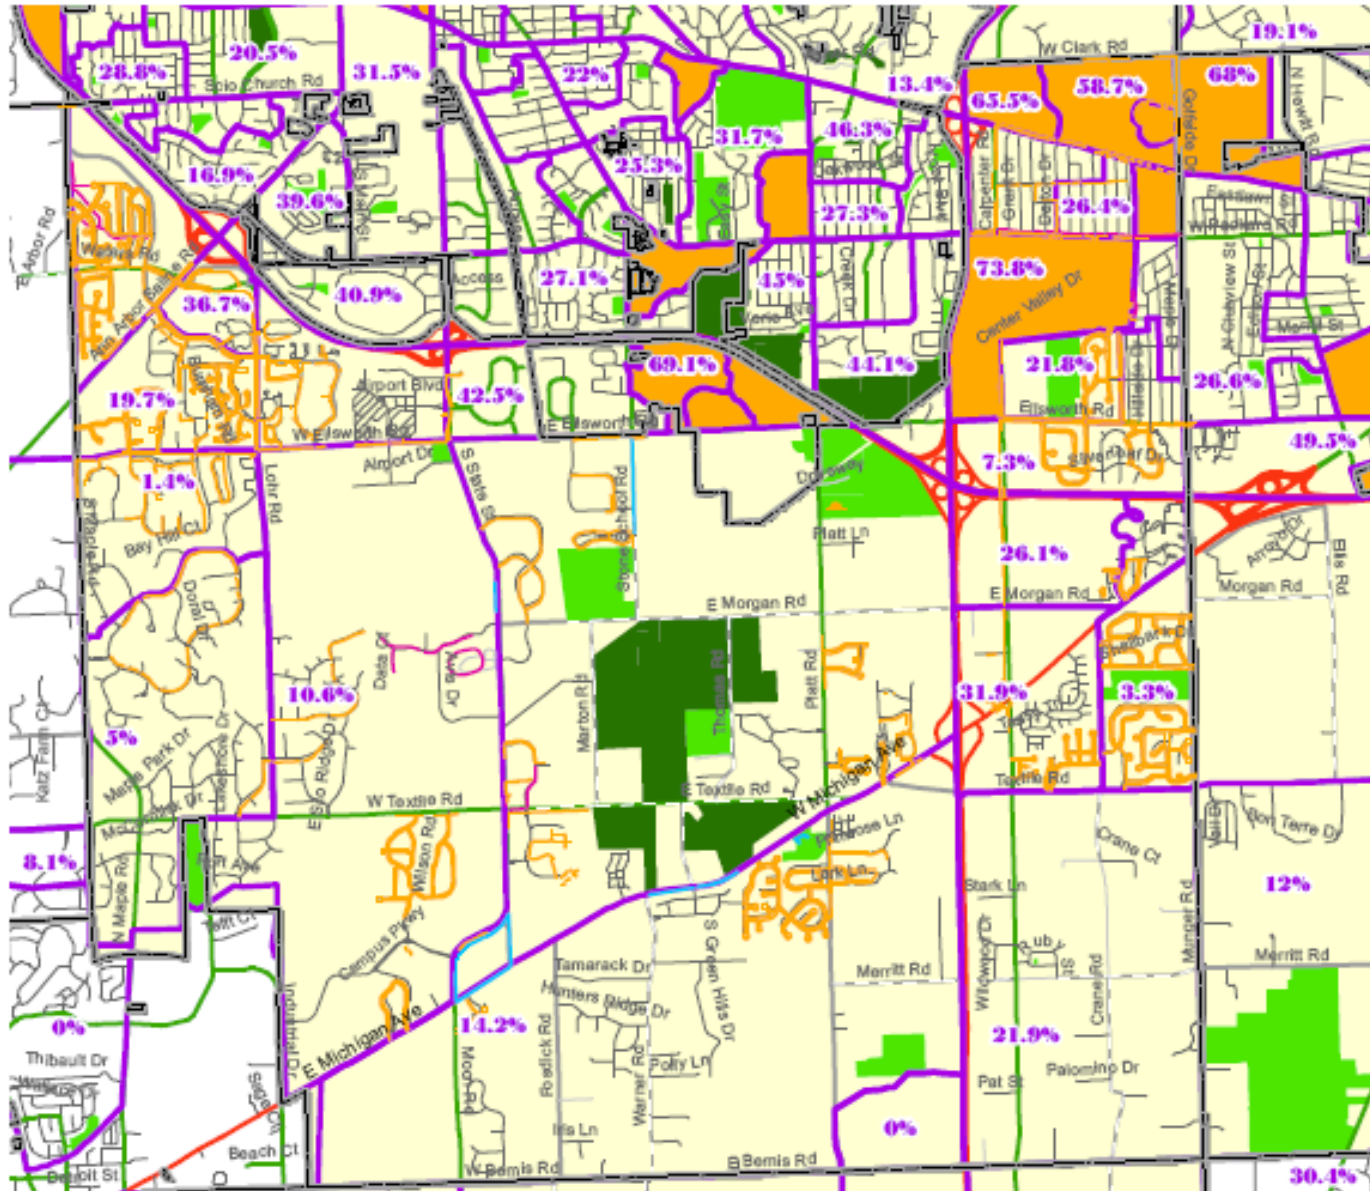

*Pittsfield Township
Low-Mod Census Tracts
for HOME, CDBG & ADDI funds*

Legend

- Pittsfield Sidewalks
- Pittsfield Concrete Sidewalk
- Pittsfield Asphalt Sidewalk

Block Groups

% LMI Households

- 0-50%
- >5%

Roads

- <all other values>
- Interstate Freeway
- US Highway
- State Route
- Primary Paved
- Primary Gravel
- Local Paved
- Local Gravel
- Subdivision

Parks and Preserves

- Game Area
- Park
- Preserve
- Recreation Area

Urban County Jurisdictions

Map prepared by Washtenaw County GIS
January 2009