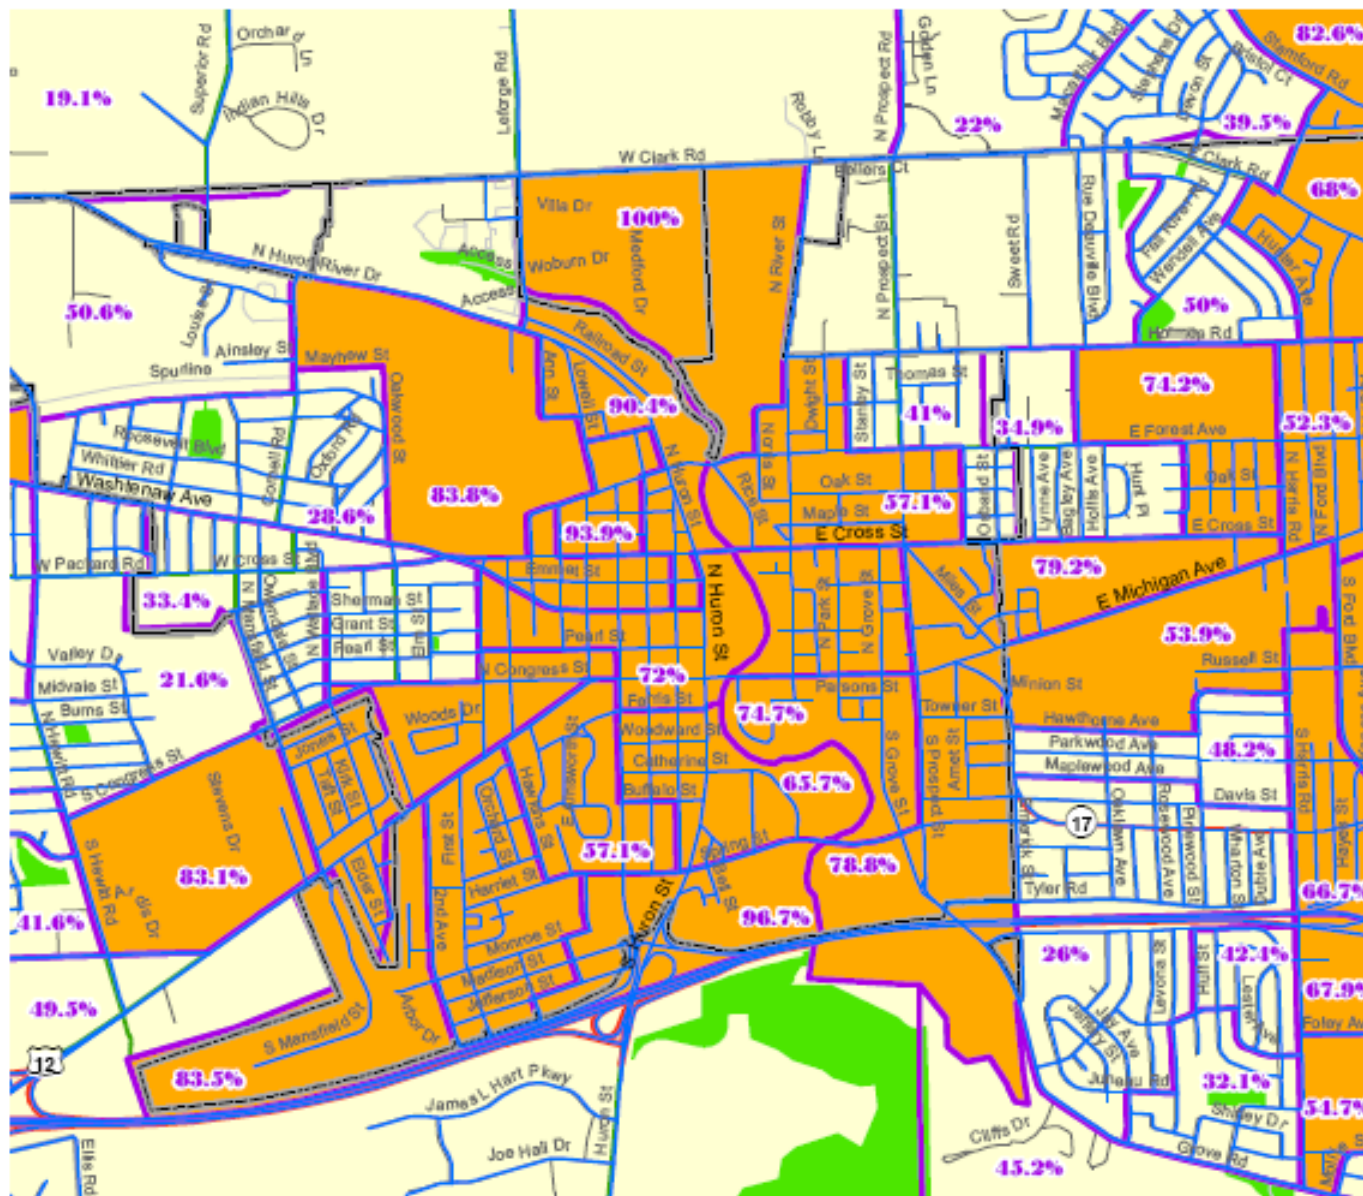

*Ypsilanti City
Low-Mod Census Tracts
for HOME, CDBG & ADDI funds*

Legend

- Sidewalks
- Block Groups
- % LMI Households
 - 0-50%
 - >51%
- Roads
 - <all other values>
 - Interstate Freeway
 - US Highway
 - State Route
 - Primary Paved
 - Primary Gravel
 - Local Paved
 - Local Gravel
 - Subdivision
- Parks and Preserves
 - Game Area
 - Park
 - Preserve
 - Recreation Area
- Urban County Jurisdictions

0 1,450 2,900 Feet

Geographic Information System

Map prepared by Washtenaw County GIS
January 2009