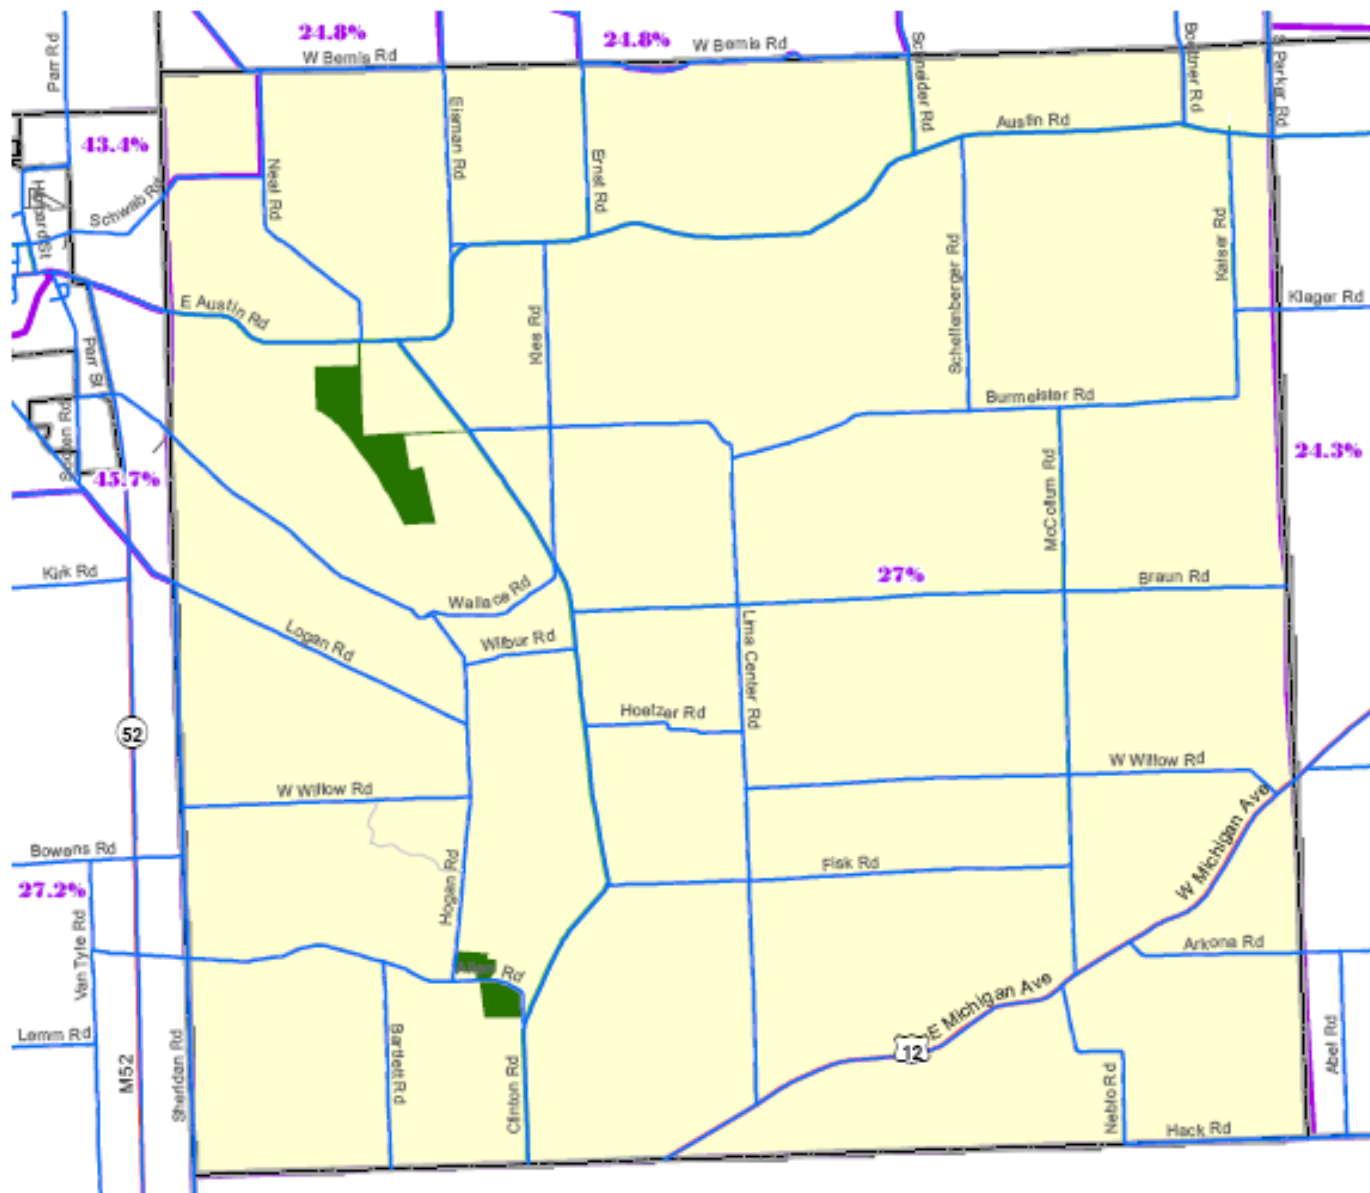

**Bridgewater Township  
Low-Mod Census Tracts  
for HOME, CDBG & ADDI funds**

**Legend**

- Sidewalks
- Block Groups
- % LMI Households
  - 0-50%
  - >51%
- Roads
  - <all other values>
  - Interstate Freeway
  - US Highway
  - State Route
  - Primary Paved
  - Primary Gravel
  - Local Paved
  - Local Gravel
  - Subdivision
- Parks and Preserves
  - Game Area
  - Park
  - Preserve
  - Recreation Area
  - Urban County Jurisdictions

Map prepared by Washtenaw County GIS  
January 2009