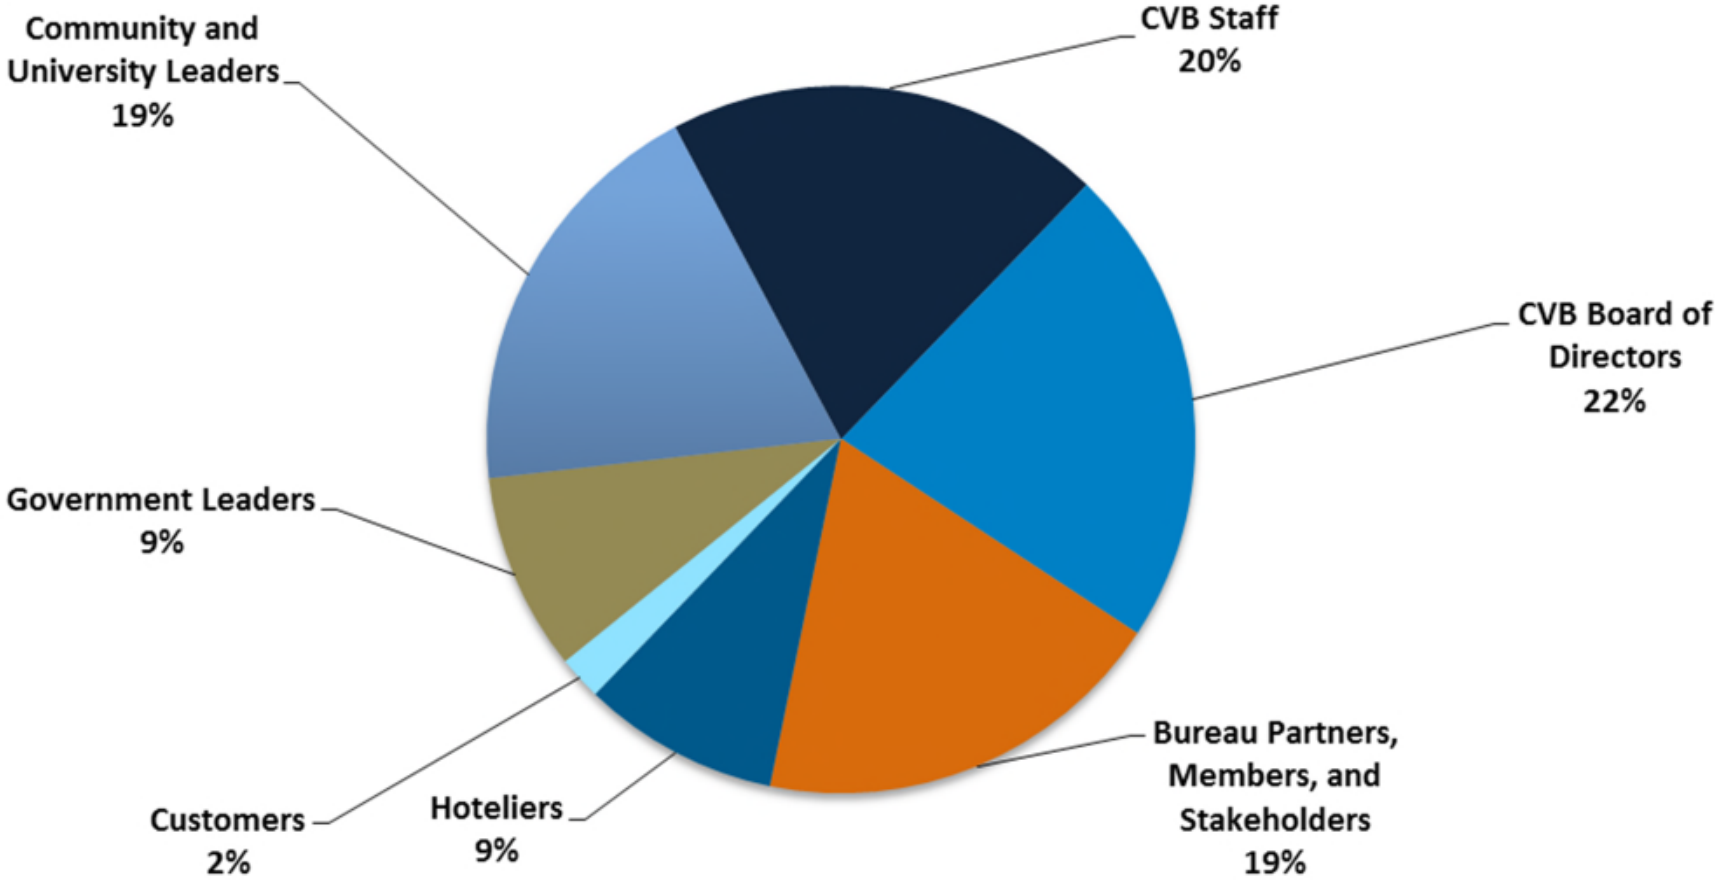

DestinationNEXT Assessment

100 Responses

- 20 Staff
- 22 Board of Directors
- 19 Bureau Partners, Members, and Stakeholders
- 9 Hoteliers
- 2 Customers
- 9 Government Leaders
- 19 Community and University Leaders

Board of Directors Workshop

June 9-10, 2016

100 Responses

Region Demographic

ANN ARBOR
DOING LIFE DIFFERENT

Proudly serving all of Washtenaw County for more than 40 years.

Ypsi
REAL

Mary Kerr
CVB President & CEO