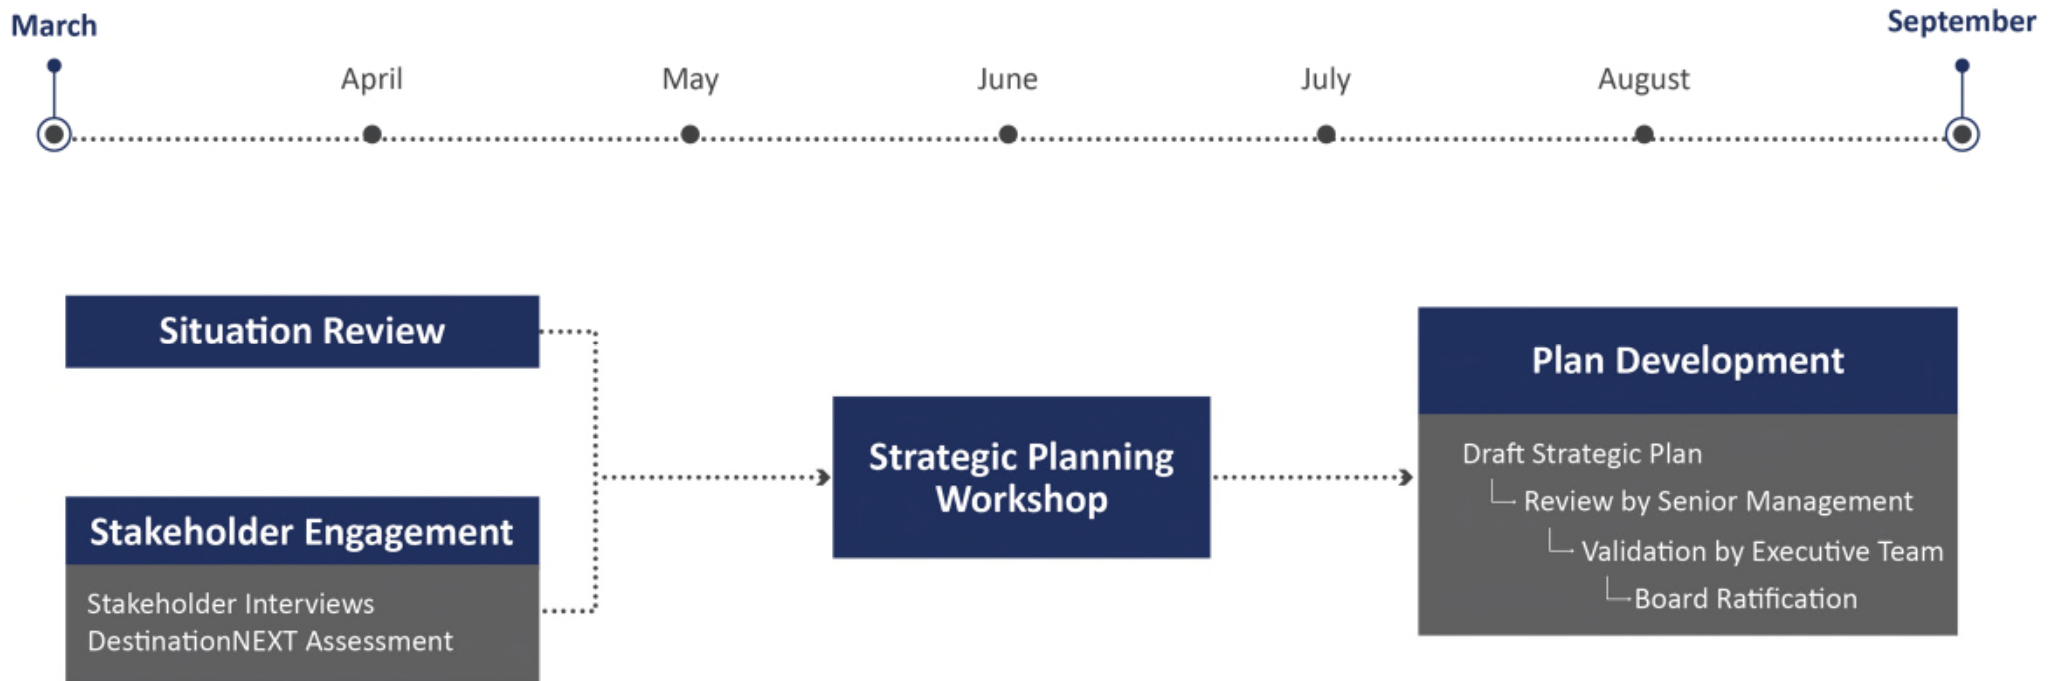

Linda French
Sidetrack Bar & Grill

Michael Weber
Weber's Inn

Strategic Planning Process

Engagement

One-on-one Interviews

27 Interviews

- 12 Members of the Board
- 12 Community & Industry Leadership
- 3 Washtenaw County CVB Management Team