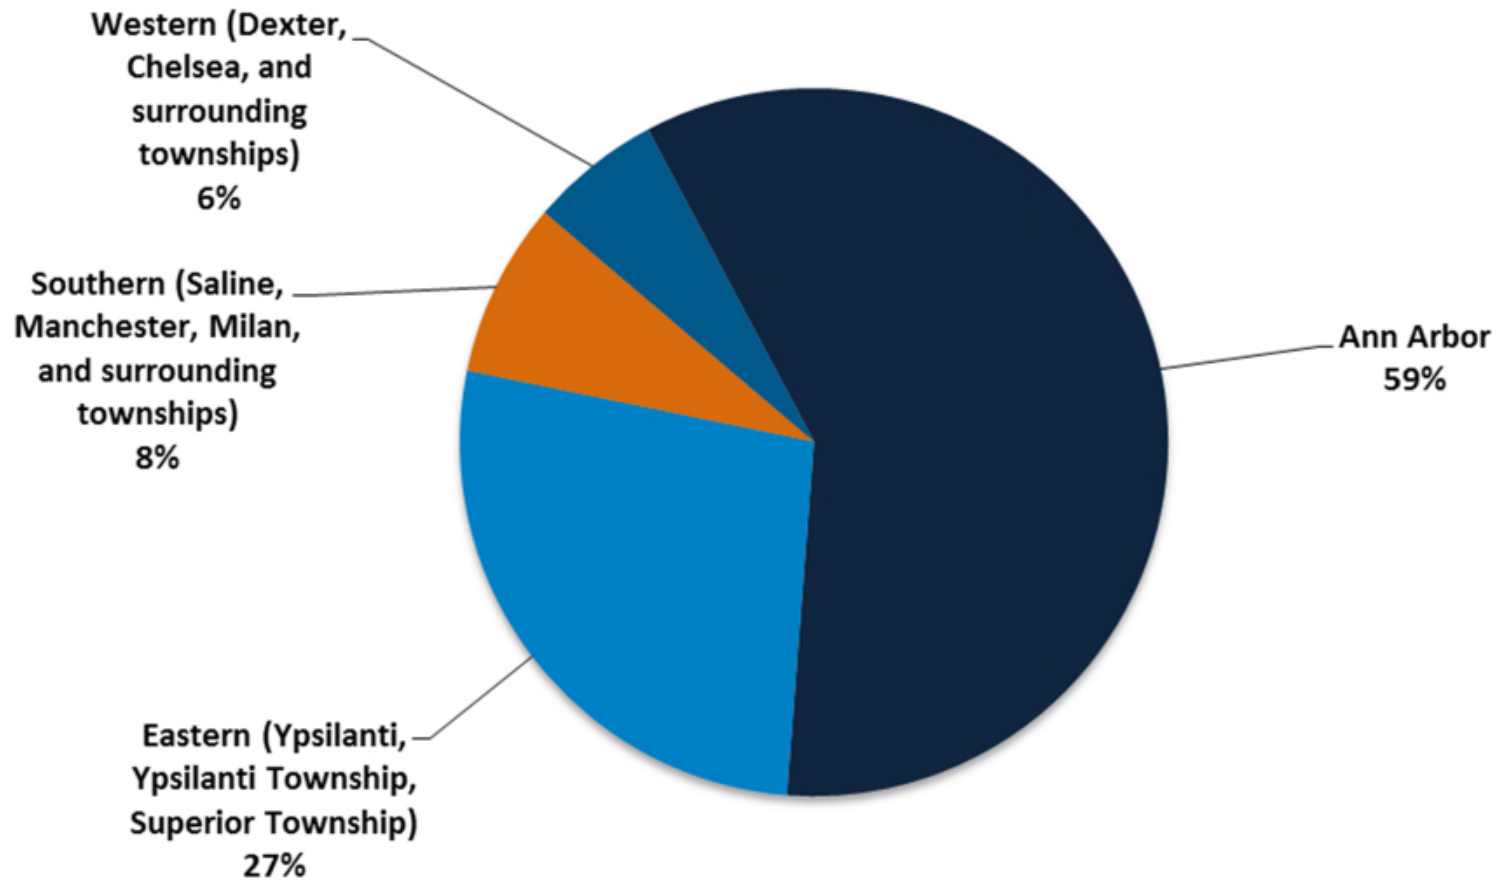

DestinationNEXT Assessment

100 Responses

- 20 Staff
- 22 Board of Directors
- 19 Bureau Partners, Members, and Stakeholders
- 9 Hoteliers
- 2 Customers
- 9 Government Leaders
- 19 Community and University Leaders

Board of Directors Workshop

June 9-10, 2016

100 Responses

Region Demographic

ANN ARBOR
DOING LIFE DIFFERENT

Proudly serving all of Washtenaw County for more than 40 years.

Ypsi
REAL

Mary Kerr
CVB President & CEO