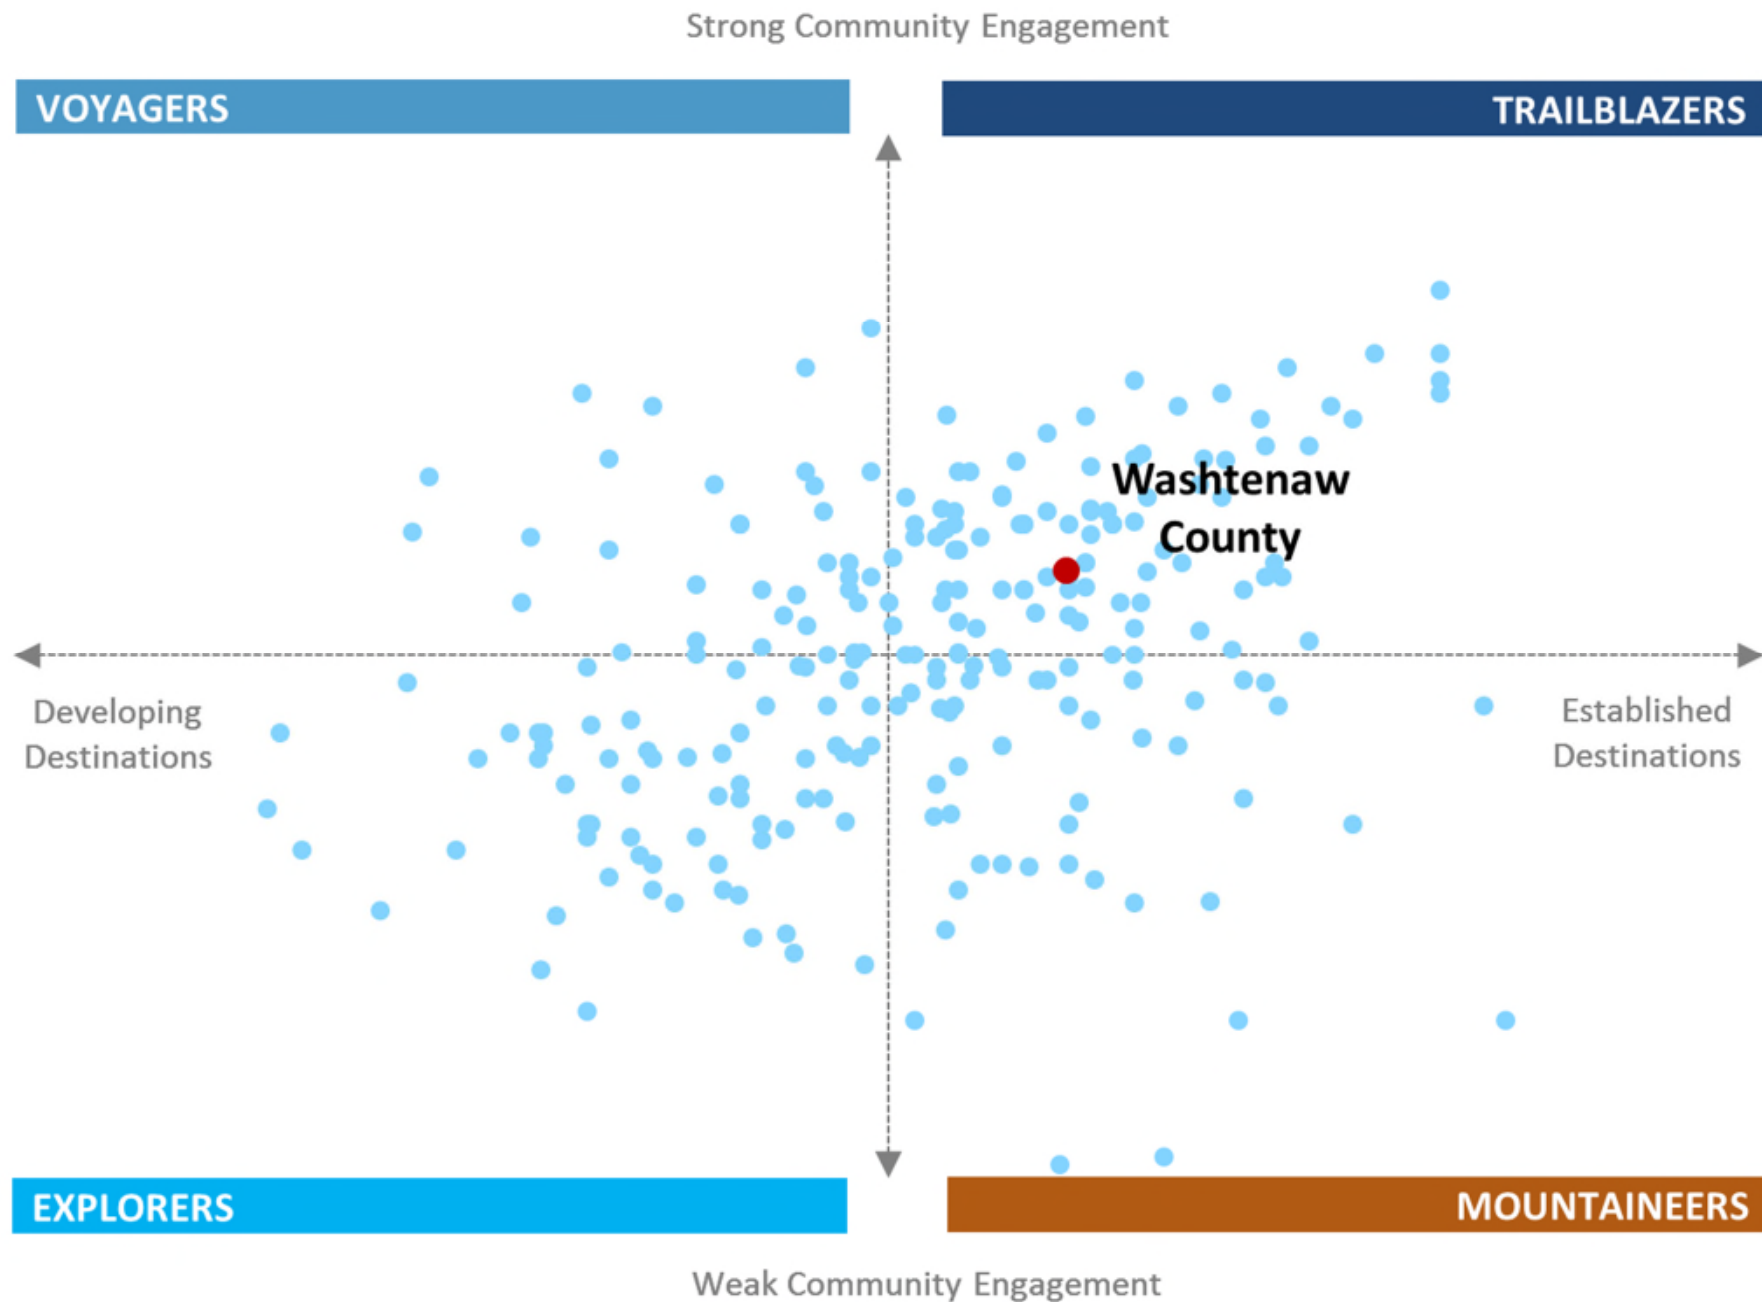

DestinationNEXT Assessment

100 Responses

- 20 Staff
- 22 Board of Directors
- 19 Bureau Partners, Members, and Stakeholders
- 9 Hoteliers
- 2 Customers
- 9 Government Leaders
- 19 Community and University Leaders

Board of Directors Workshop

June 9-10, 2016

100 Responses

Region Demographic

ANN ARBOR
DOING LIFE DIFFERENT

Proudly serving all of Washtenaw County for more than 40 years.

Ypsi
REAL

Mary Kerr
CVB President & CEO

Purpose of Diagnostic Tool

Objective self-assessment to help identify priorities and strategies for the future

Key Takeaways

ANN ARBOR
DOING LIFE DIFFERENT

Proudly serving all of Washtenaw County for more than 40 years.