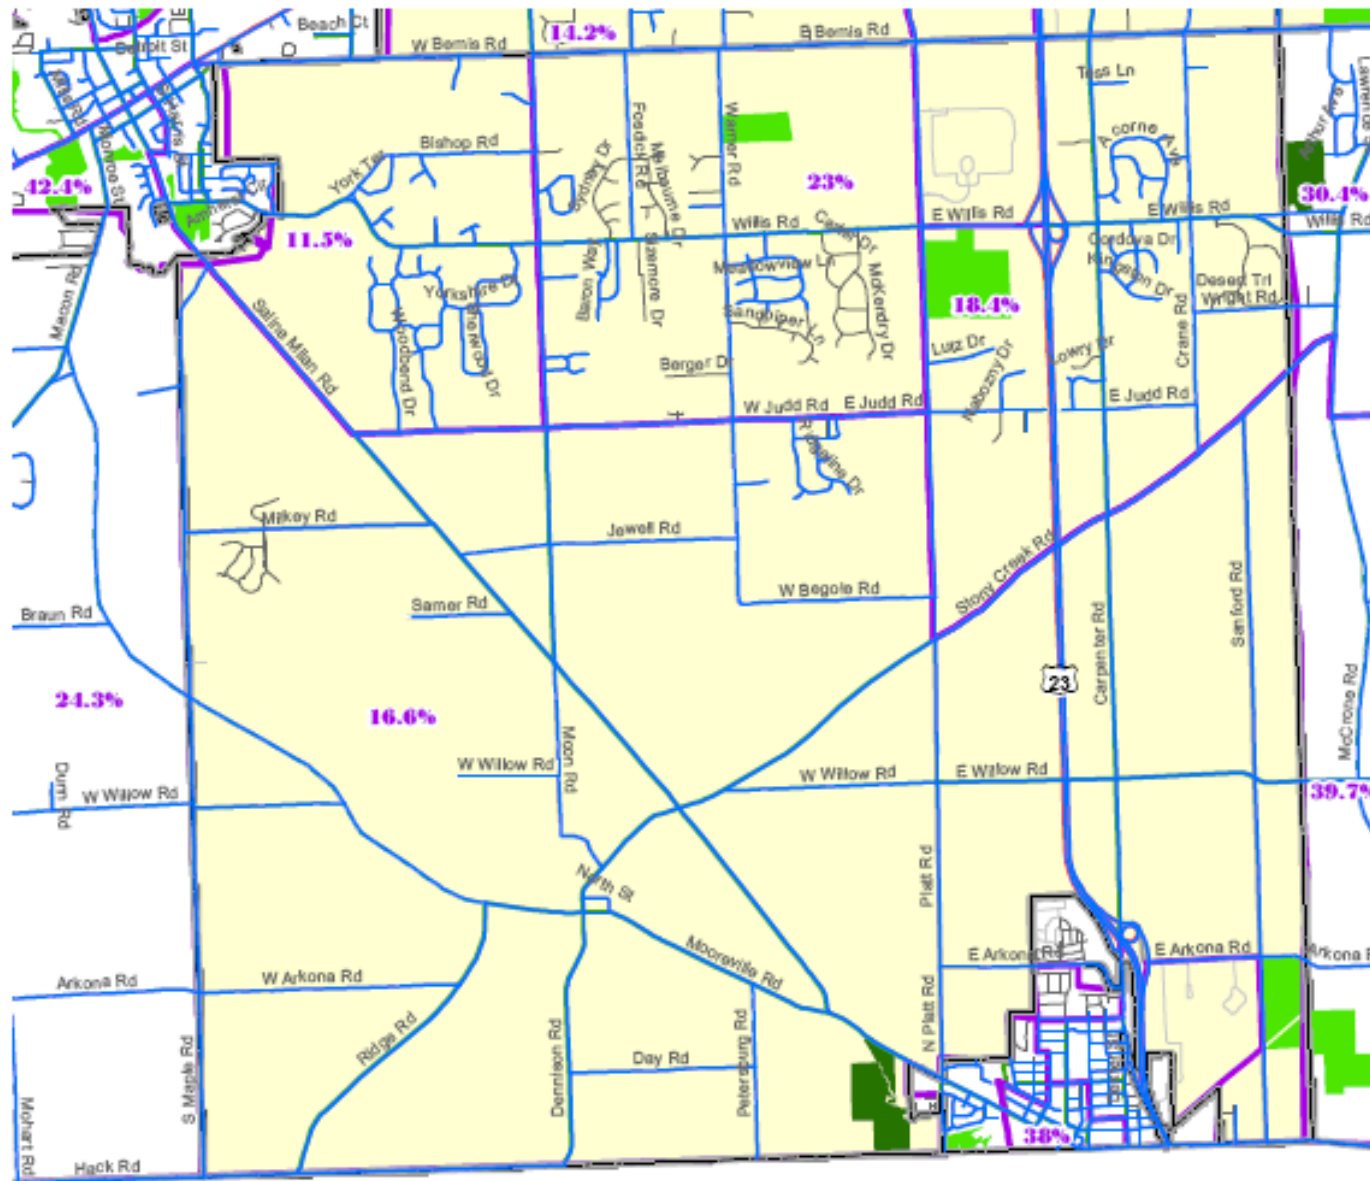

# York Township Low-Mod Census Tracts for HOME, CDBG & ADDI funds

**Legend**

- Sidewalks
- Block Groups
- % LMI Households
  - 0-50%
  - >51%
- Roads
  - <all other values>
  - Interstate Freeway
  - US Highway
  - State Route
  - Primary Paved
  - Primary Gravel
  - Local Paved
  - Local Gravel
  - Subdivision
- Parks and Preserves
  - Game Area
  - Park
  - Preserve
  - Recreation Area
  - Urban County Jurisdictions

Map prepared by Washenaw County GIS  
January 2009