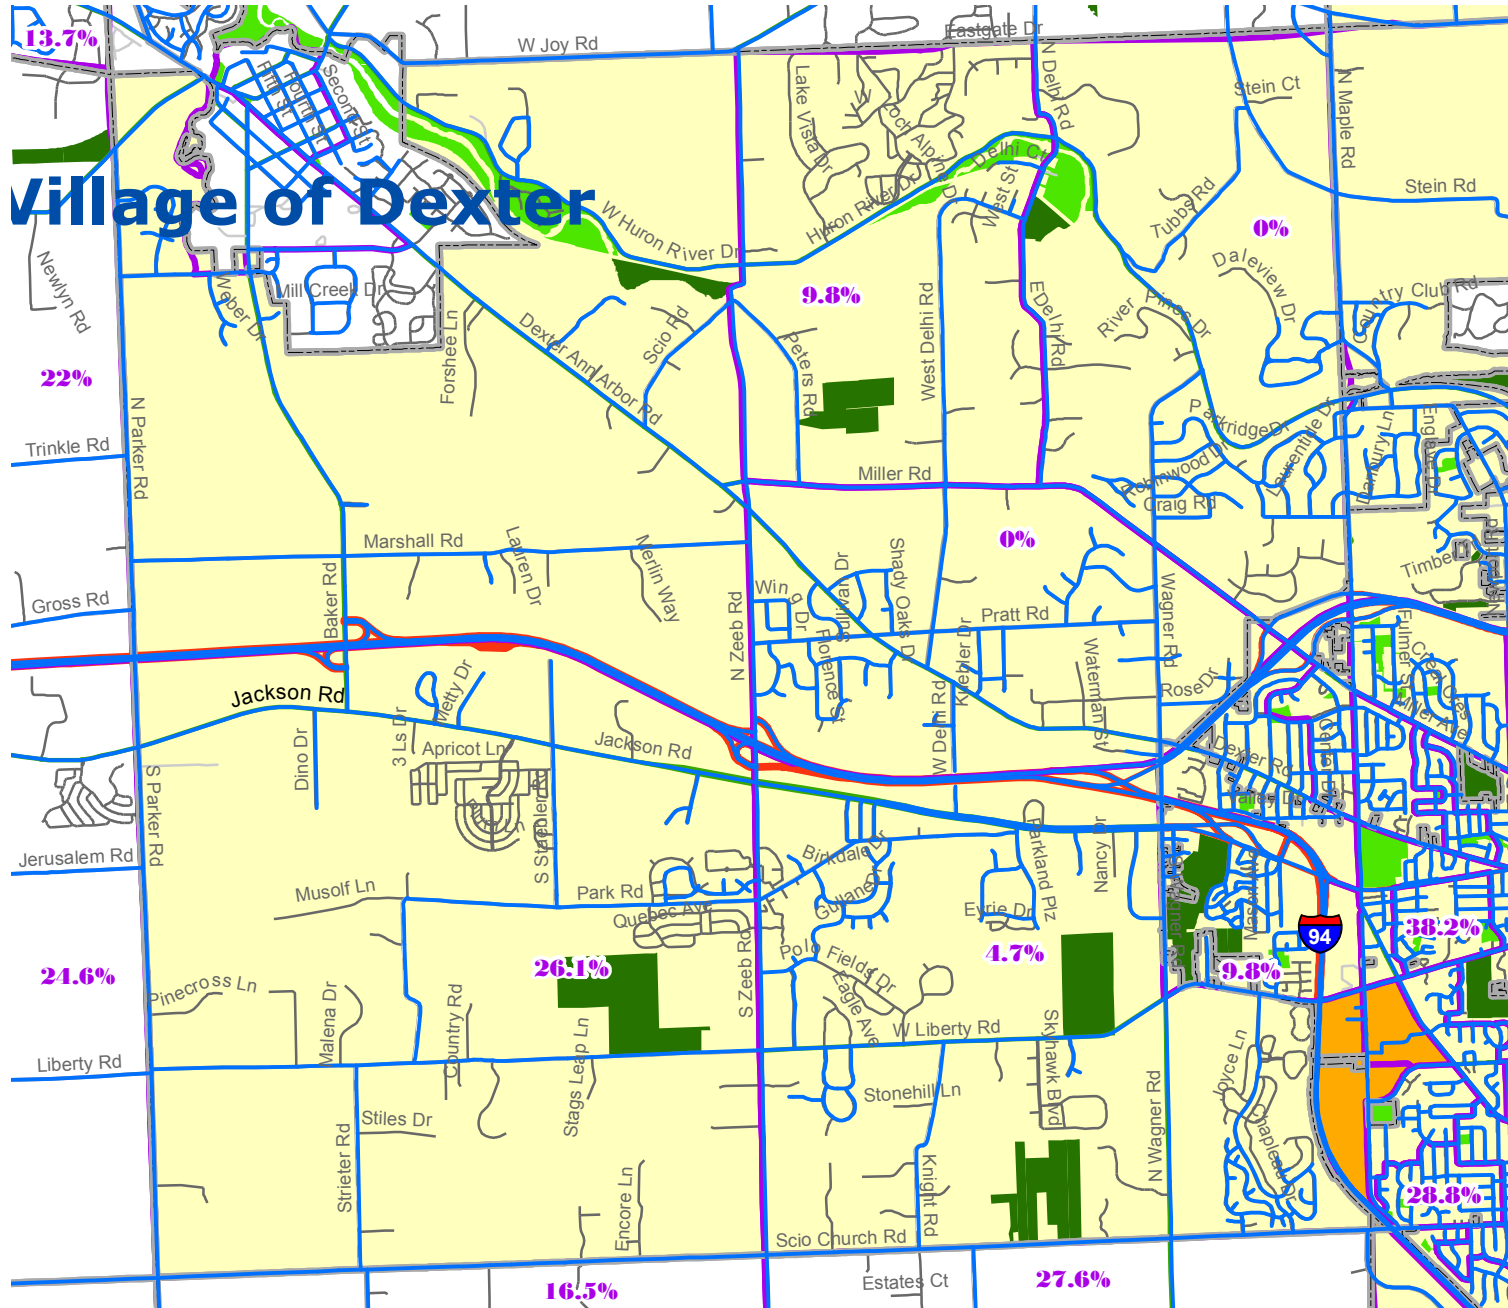

Scio Township
 Low-Mod Census Tracts
 for HOME, CDBG & ADDI funds

Legend

- Sidewalks
- Block Groups**
- % LMI Households**
 - 0-50%
 - >51%
- Roads**
 - <all other values>
 - Interstate Freeway
 - US Highway
 - State Route
 - Primary Paved
 - Primary Gravel
 - Local Paved
 - Local Gravel
 - Subdivision
- Parks and Preserves**
 - Game Area
 - Park
 - Preserve
 - Recreation Area
 - Urban County Jurisdictions

Map prepared by Washtenaw County GIS
 January 2009