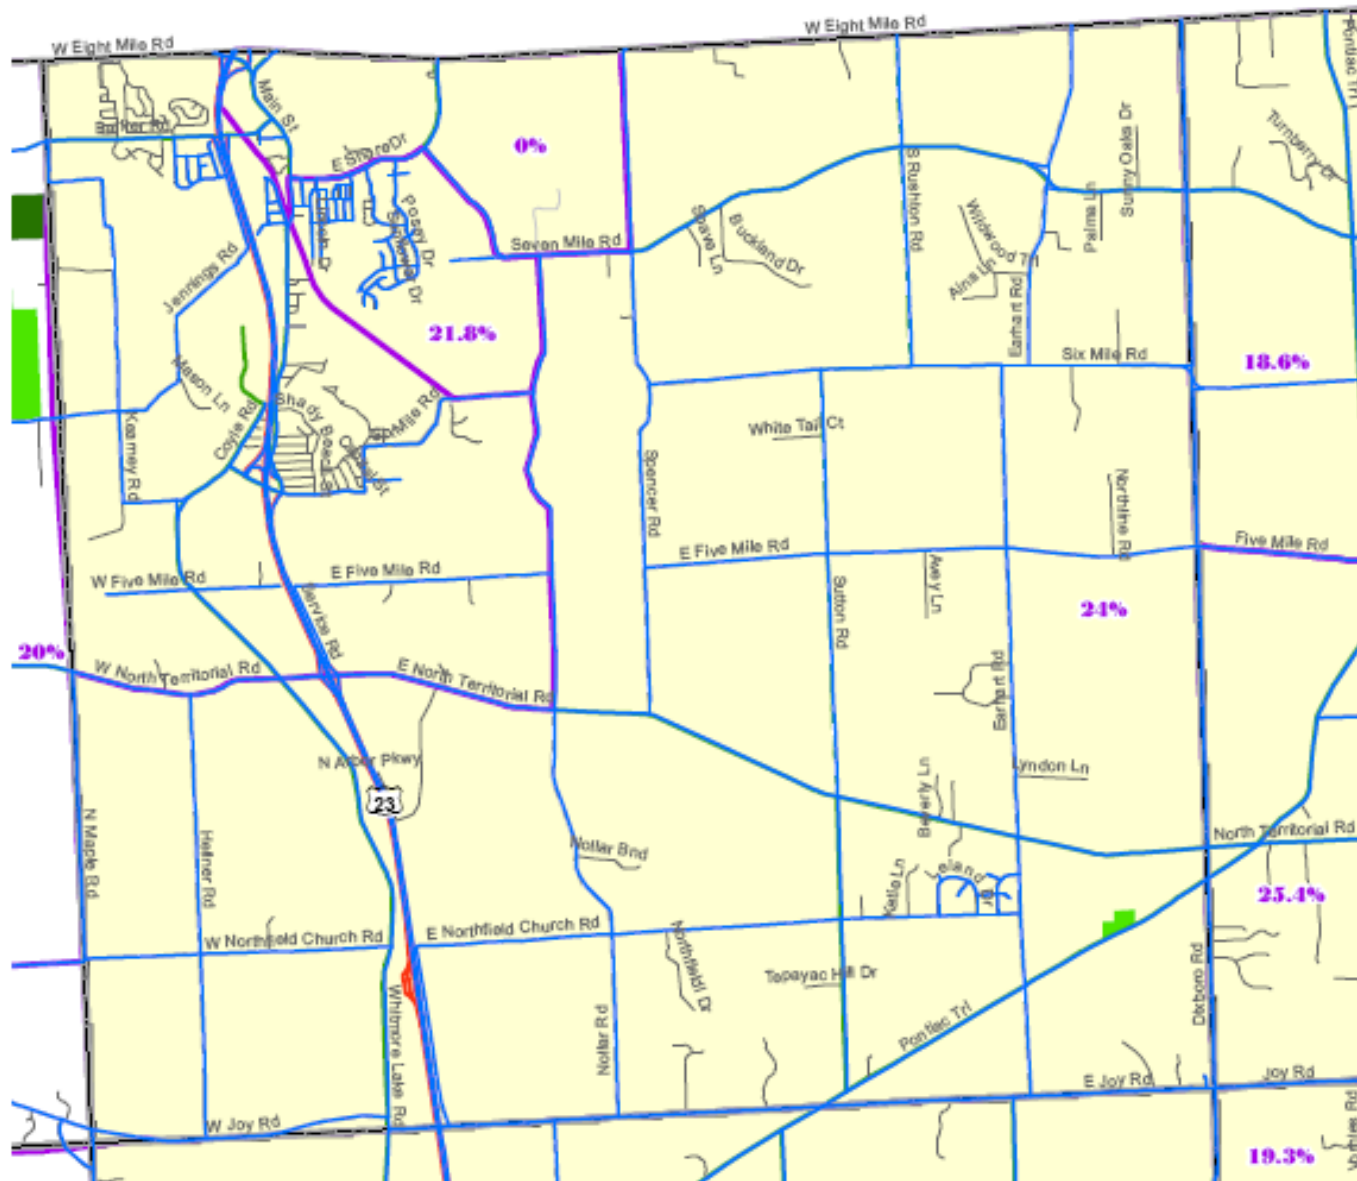

**Northfield Township
Low-Mod Census Tracts
for HOME, CDBG & ADDI funds**

Legend

- Sidewalks
- Block Groups
- % LMI Households
 - 0-50%
 - >51%
- Roads
 - <all other values>
 - Interstate Freeway
 - US Highway
 - State Route
 - Primary Paved
 - Primary Gravel
 - Local Paved
 - Local Gravel
 - Subdivision
- Parks and Preserves
 - Game Area
 - Park
 - Preserve
 - Recreation Area
 - Urban County Jurisdictions

Map prepared by Washtenaw County GIS
January 2009