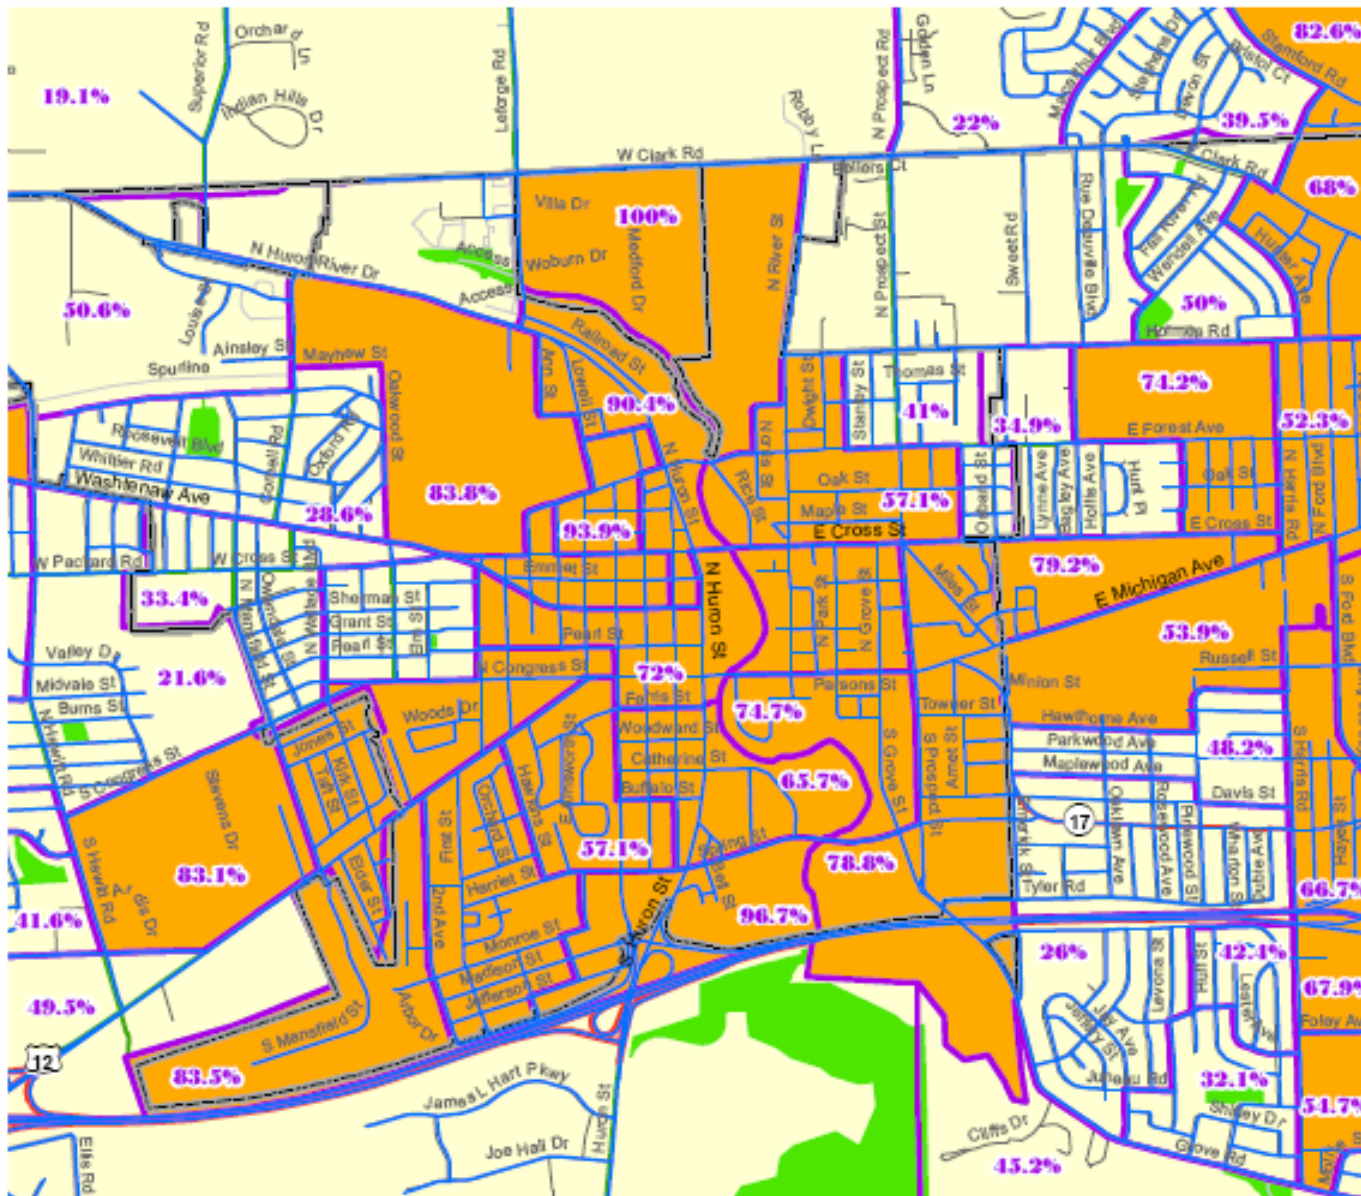

*Ypsilanti City
Low-Mod Census Tracts
for HOME, CDBG & ADDI funds*

Legend

- Sidewalks
- Block Groups % LMI Households
 - 0-50%
 - >51%
- Roads
 - <all other values>
 - Interstate Freeway
 - US Highway
 - State Route
 - Primary Paved
 - Primary Gravel
 - Local Paved
 - Local Gravel
 - Subdivision
- Parks and Preserves
 - Game Area
 - Park
 - Preserve
 - Recreation Area
- Urban County Jurisdictions

0 1,450 2,900 Feet

Geographic Information System

Map prepared by Washtenaw County GIS
January 2009