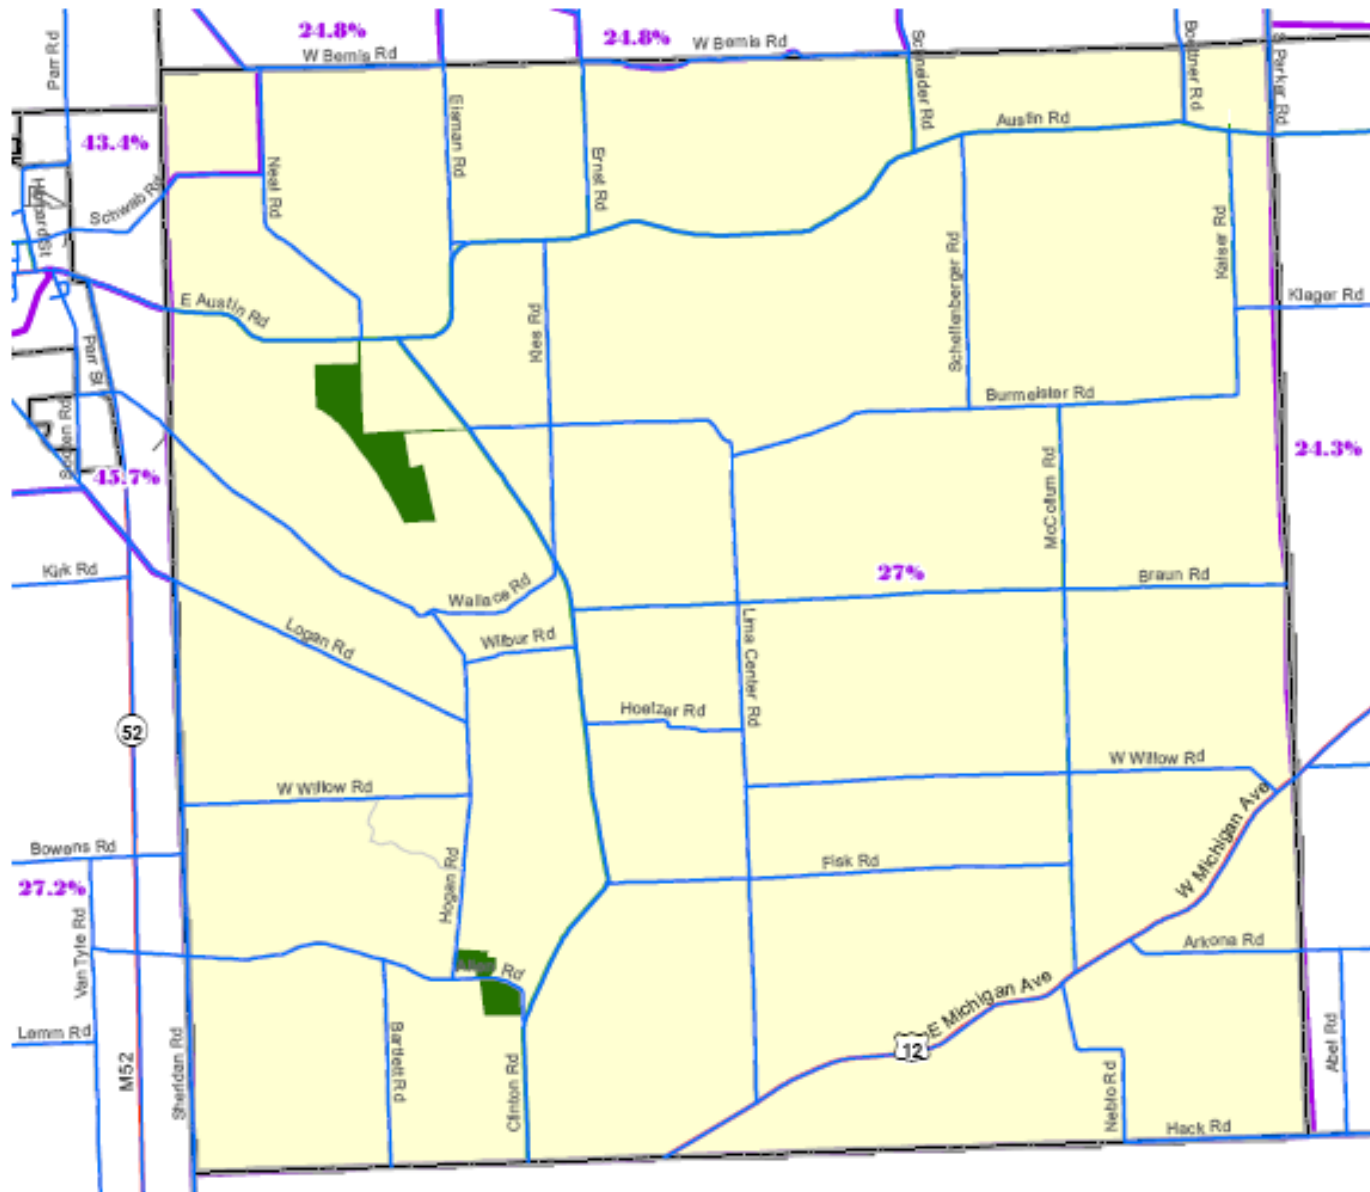

*Bridgewater Township
Low-Mod Census Tracts
for HOME, CDBG & ADDI funds*

Legend

- Sidewalks
- Block Groups
- % LMI Households
 - 0-50%
 - >51%
- Roads
 - <all other values>
 - Interstate Freeway
 - US Highway
 - State Route
 - Primary Paved
 - Primary Gravel
 - Local Paved
 - Local Gravel
 - Subdivision
- Parks and Preserves
 - Game Area
 - Park
 - Preserve
 - Recreation Area
 - Urban County Jurisdictions

Map prepared by Washtenaw County GIS
January 2009