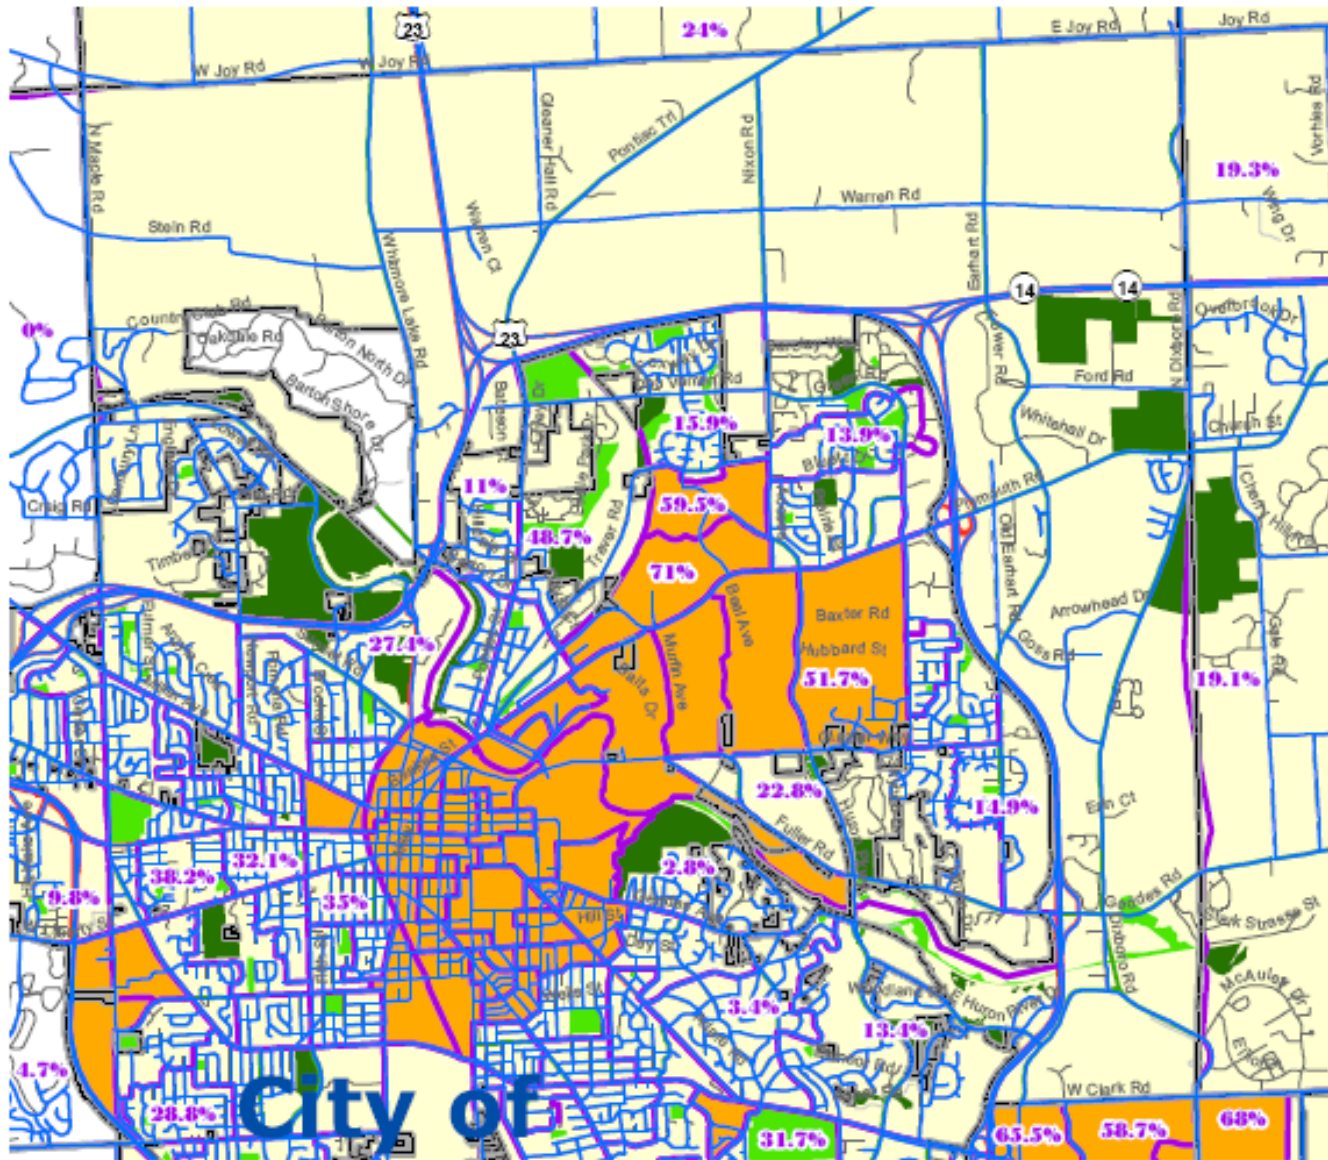

Ann Arbor Township
 Low-Mod Census Tracts
 for HOME, CDBG & ADDI funds

Legend

- Sidewalks
- Block Groups % LMI Households
 - 0-50%
 - >51%
- Roads
 - all other values
 - Interstate Freeway
 - US Highway
 - State Route
 - Primary Paved
 - Primary Gravel
 - Local Paved
 - Local Gravel
 - Subdivision
- Parks and Preserves
 - Game Area
 - Park
 - Preserve
 - Recreation Area
 - Urban County Jurisdictions

Map prepared by Washtenaw County GIS
 January 2009