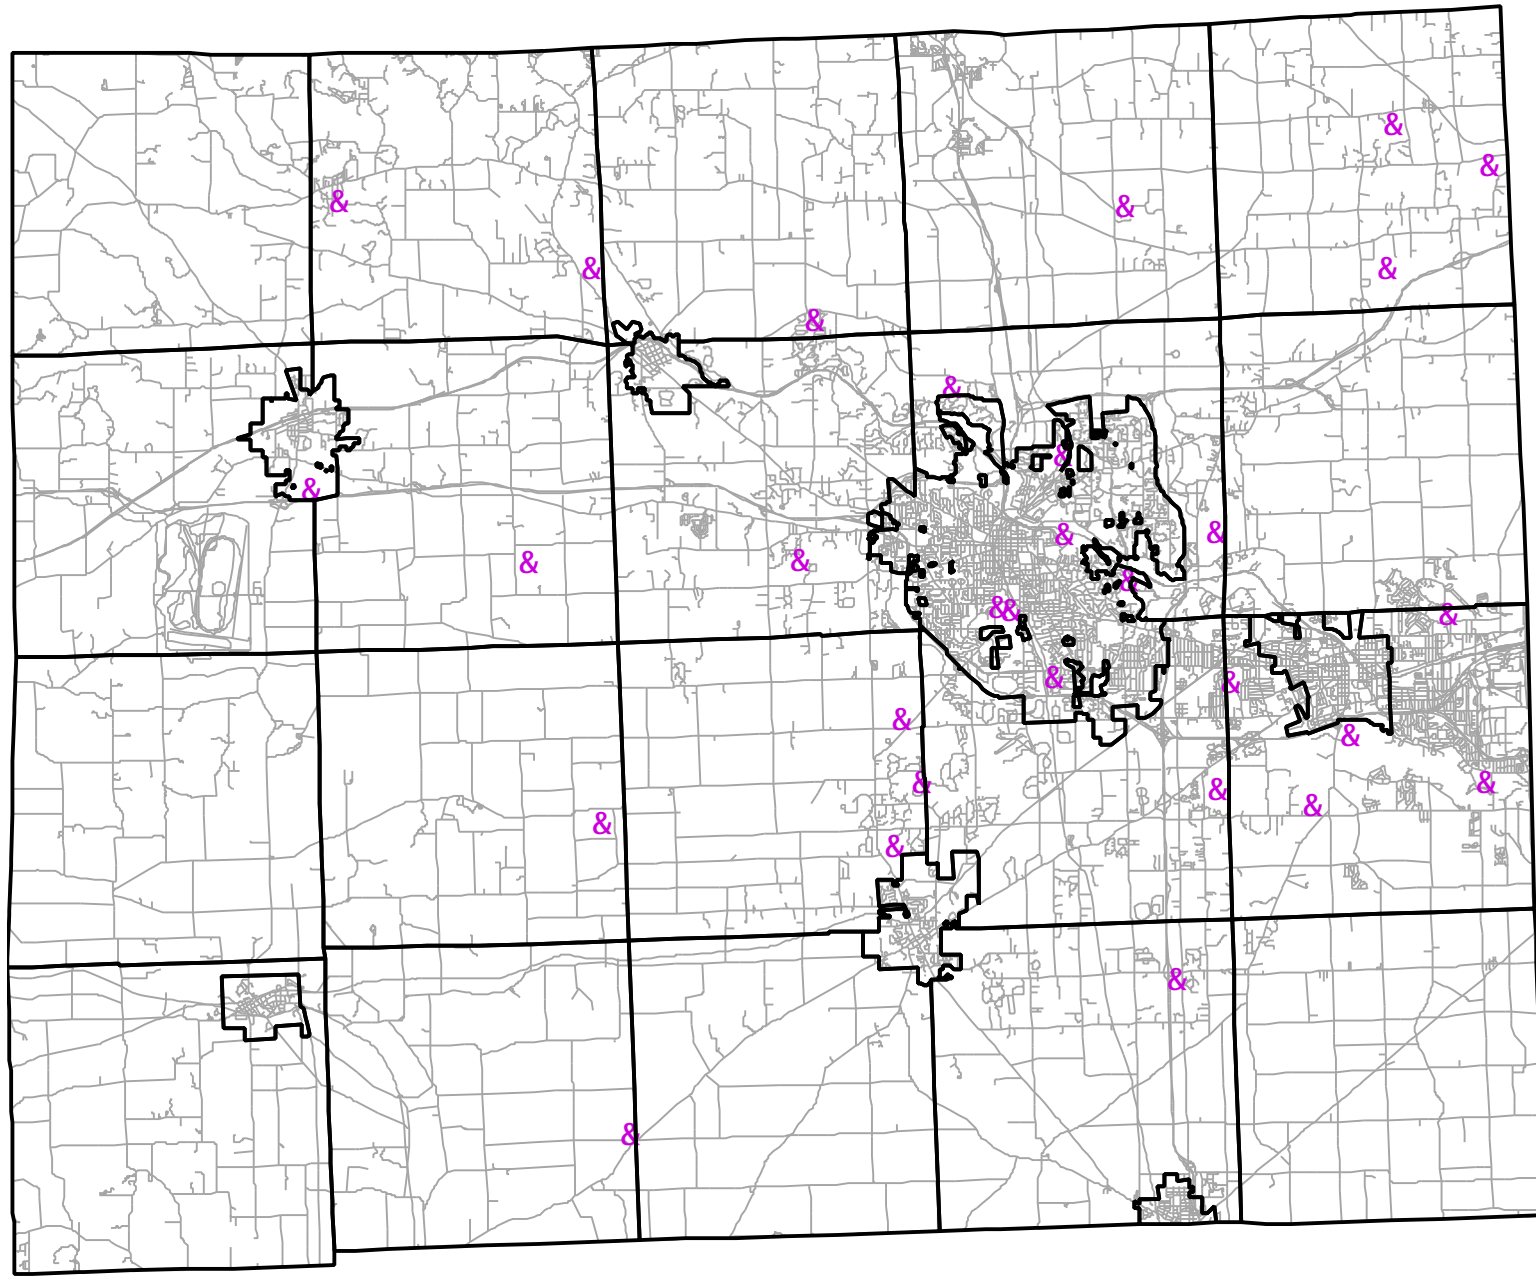

Local Parks Within the County

Jurisdiction	Acres
City of Ann Arbor	3,502
City of Milan	12
City of Saline	145
City of Ypsilanti	134
Pittsfield Township	229
Ypsilanti Township	n/a
TOTAL	4,022

- Local parks are the second largest contributor of parks and recreational lands in the County
- The largest concentration of small, local parks is located within the City of Ann Arbor
- Pittsfield and

Ypsilanti Townships manage their own local parks, and many other townships have parks and recreation commissions to plan for future needs.

Independence Lake Park, one of the Washtenaw County's recreational facilities

State Lands in Washtenaw County

Name	Acres
Pinckney State Recreation Area	7,201
Waterloo State Recreation Area	9,195
Chelsea State Game Area	623
Sharonville State Wildlife Area	591
<i>TOTAL</i>	17,611

- The Waterloo State Recreation Area, located in Lyndon and Sylvan Townships, is the largest state recreation area in the County at over 9,100 acres.
- The largest Washtenaw County Parks are Park Lyndon in Lyndon Township, Pierce Lake Golf Course in Chelsea and Independence Lake Park in Webster Township
- As shown in the map on page 83, golf courses provide significant recreational opportunities throughout the County. There are currently 30 publicly accessible golf courses in Washtenaw County.

Washtenaw County Parks

Name	Acres
Park Lyndon	335
Pierce Lake	232
Cavanaugh Lake	3
Sharon Mills	6
Independence Lake	312
Osborne Mills	39
Park Northfield	12
Staebler Farm	98
Parker Mill Park	44
County Farm Park	127
Rolling Hills	151
<i>TOTAL</i>	1359