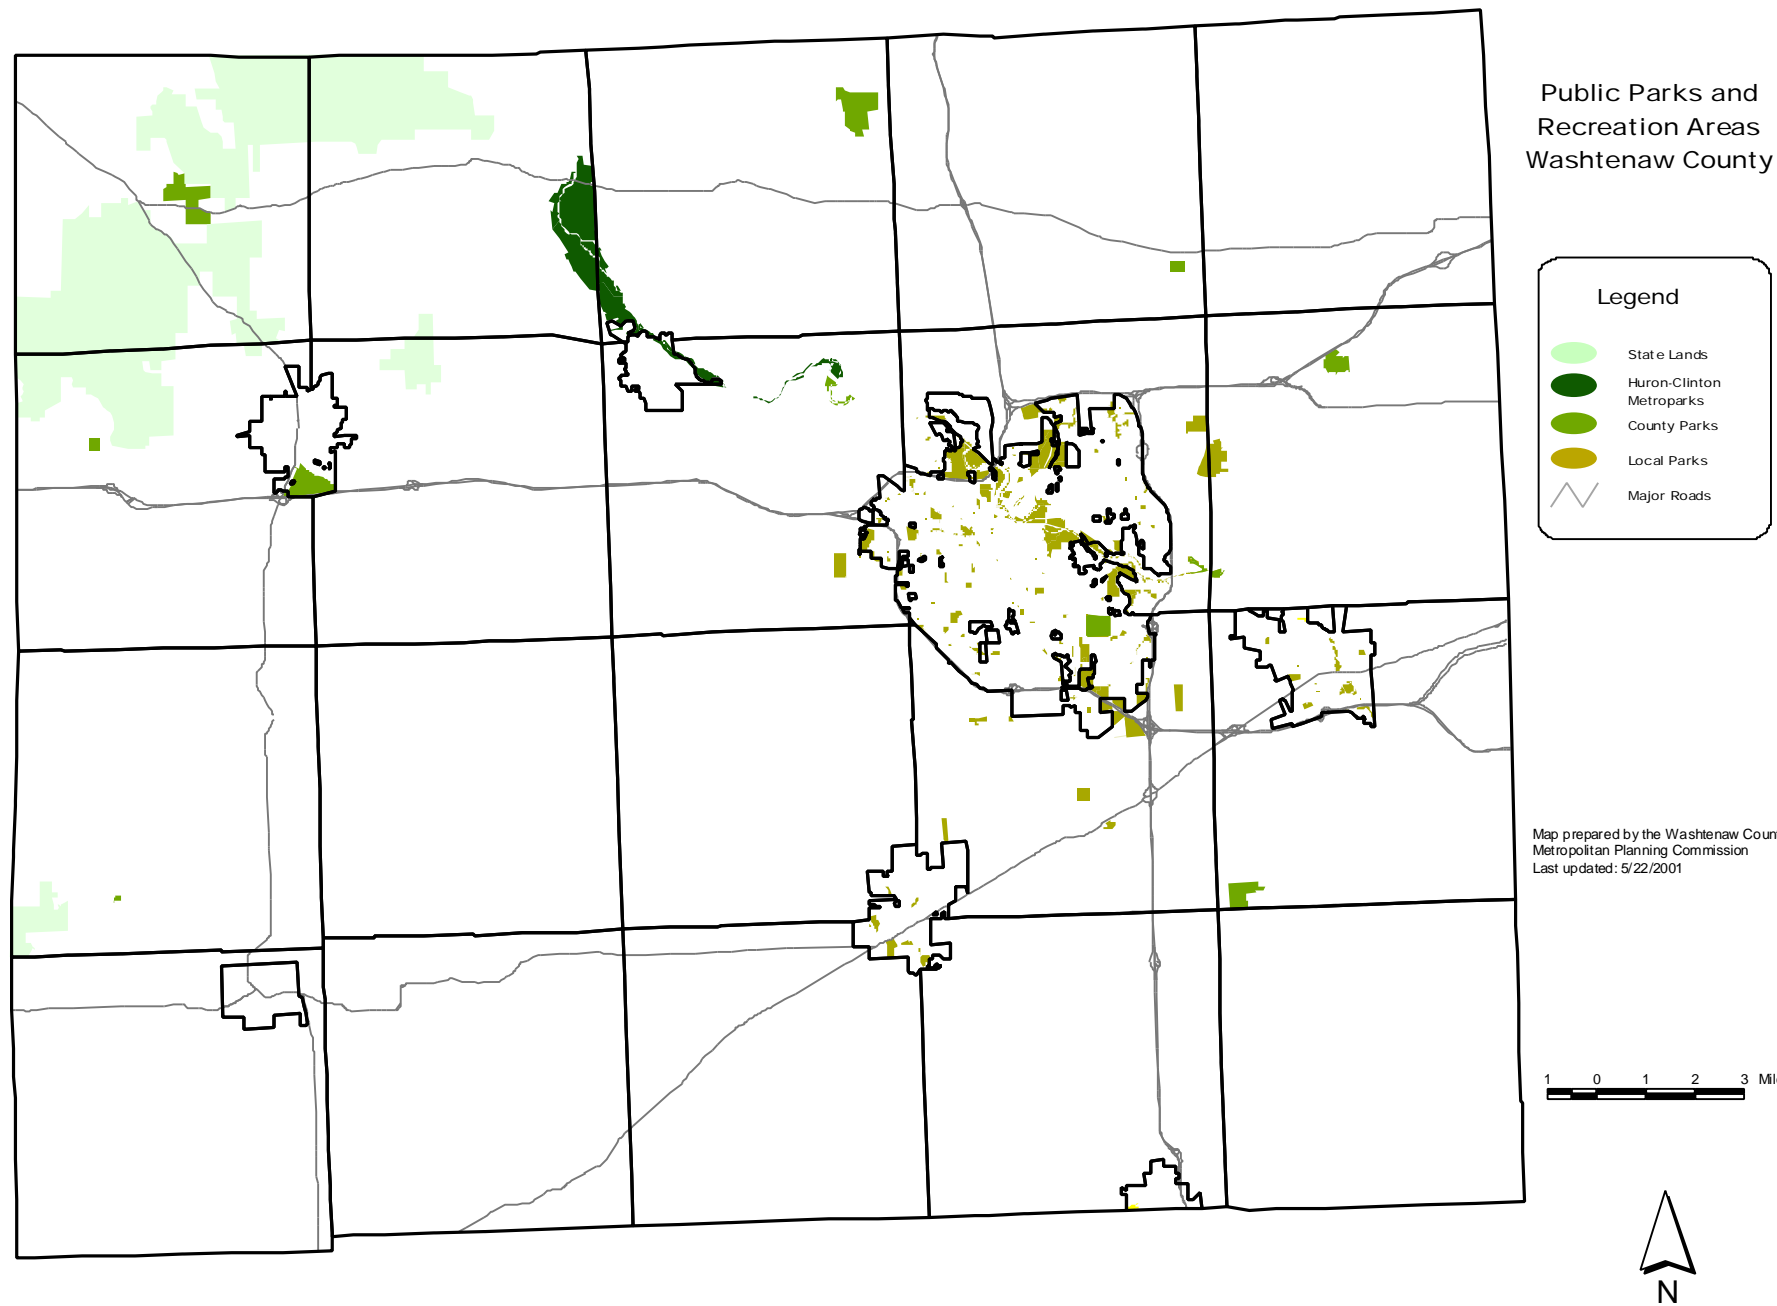

State Lands in Washtenaw County

Name	Acres
Pinckney State Recreation Area	7,201
Waterloo State Recreation Area	9,195
Chelsea State Game Area	623
Sharonville State Wildlife Area	591
<i>TOTAL</i>	17,611

- The Waterloo State Recreation Area, located in Lyndon and Sylvan Townships, is the largest state recreation area in the County at over 9,100 acres.
- The largest Washtenaw County Parks are Park Lyndon in Lyndon Township, Pierce Lake Golf Course in Chelsea and Independence Lake Park in Webster Township
- As shown in the map on page 83, golf courses provide significant recreational opportunities throughout the County. There are currently 30 publicly accessible golf courses in Washtenaw County.

Washtenaw County Parks

Name	Acres
Park Lyndon	335
Pierce Lake	232
Cavanaugh Lake	3
Sharon Mills	6
Independence Lake	312
Osborne Mills	39
Park Northfield	12
Staebler Farm	98
Parker Mill Park	44
County Farm Park	127
Rolling Hills	151
<i>TOTAL</i>	1359